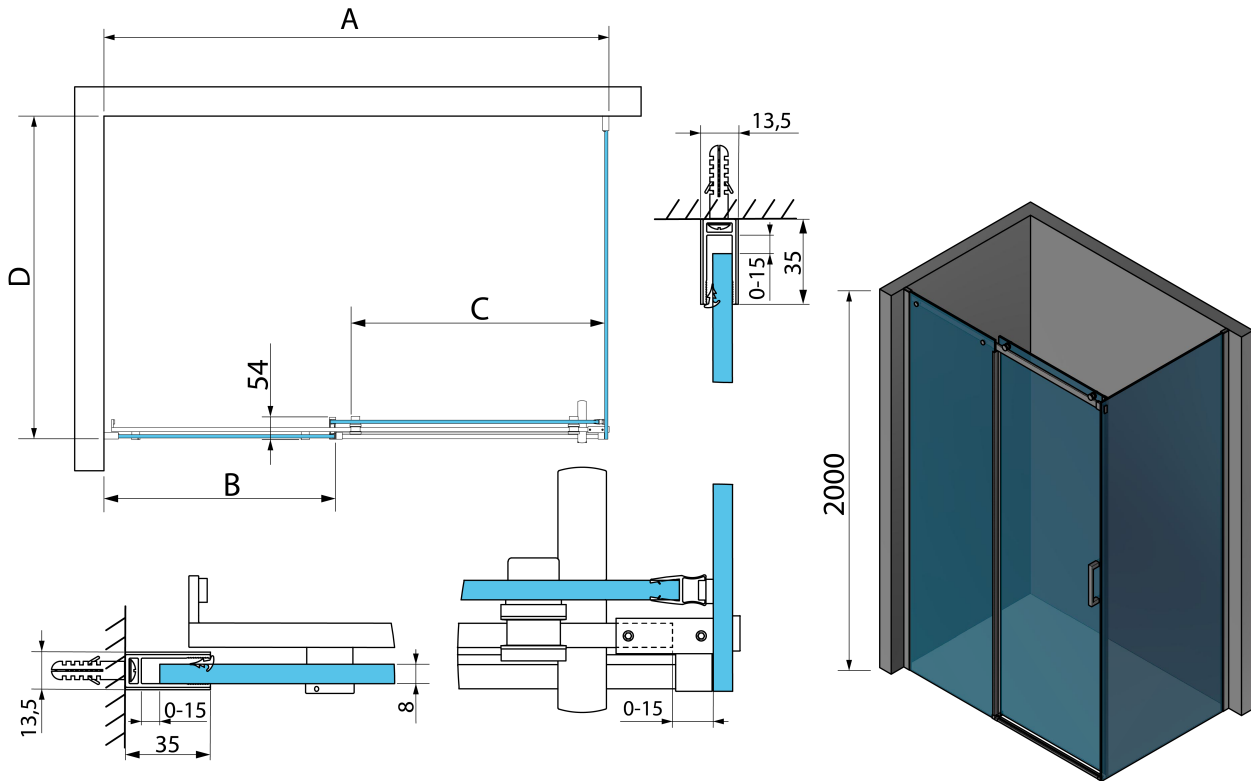

THRON ROUND rectangular screen 1300x1000mm, round rollers

Order code: TL1310-5005

Basic information

Brand: Polysan
Series: THRON

Size

Width: 1300 mm
Height: 2000 mm
Depth: 1000 mm

Properties

Profile colour: Chrome - polished aluminum
Shape: Rectangular shower enclosures
Type of opening: Sliding door
Opening direction: Versatile
Opening width: 546 mm
Glass colour: TRANSPARENT glass
Glass finish: Antidrop
Glass thickness: 8 mm
Properties: Frameless design
Weight / Piece: 94.1 kg
Packaging: 3 Piece
Warranty: 2 years

**THRON ROUND rectangular screen 1300x1000mm,
round rollers**

Technical sheet

MODEL	A	B	C	D
TL1070-500x	990-1020	458mm	396mm	680-695
TL1080-500x	990-1020	458mm	396mm	780-795
TL1090-500x	990-1020	458mm	396mm	880-895
TL1010-500x	990-1020	458mm	396mm	980-995
TL1170-500x	1090-1110	508mm	446mm	680-695
TL1180-500x	1090-1110	508mm	446mm	780-795
TL1190-500x	1090-1110	508mm	446mm	880-895
TL1110-500x	1090-1110	508mm	446mm	980-995
TL1270-500x	1190-1210	558mm	496mm	680-695
TL1280-500x	1190-1210	558mm	496mm	780-795
TL1290-500x	1190-1210	558mm	496mm	880-895
TL1210-500x	1190-1210	558mm	496mm	980-995
TL1370-500x	1290-1310	608mm	546mm	680-695
TL1380-500x	1290-1310	608mm	546mm	780-795

MODEL	A	B	C	D
TL1390-500x	1290-1310	608mm	546mm	880-895
TL1310-500x	1290-1310	608mm	546mm	980-995
TL1470-500x	1390-1410	658mm	596mm	680-695
TL1480-500x	1390-1410	658mm	596mm	780-795
TL1490-500x	1390-1410	658mm	596mm	880-895
TL1410-500x	1390-1410	658mm	596mm	980-995
TL1570-500x	1490-1510	708mm	646mm	680-695
TL1580-500x	1490-1510	708mm	646mm	780-795
TL1590-500x	1490-1510	708mm	646mm	880-895
TL1510-500x	1490-1510	708mm	646mm	980-995
TL1670-500x	1590-1610	808mm	646mm	680-695
TL1680-500x	1590-1610	808mm	646mm	780-795
TL1690-500x	1590-1610	808mm	646mm	880-895
TL1610-500x	1590-1610	808mm	646mm	980-995