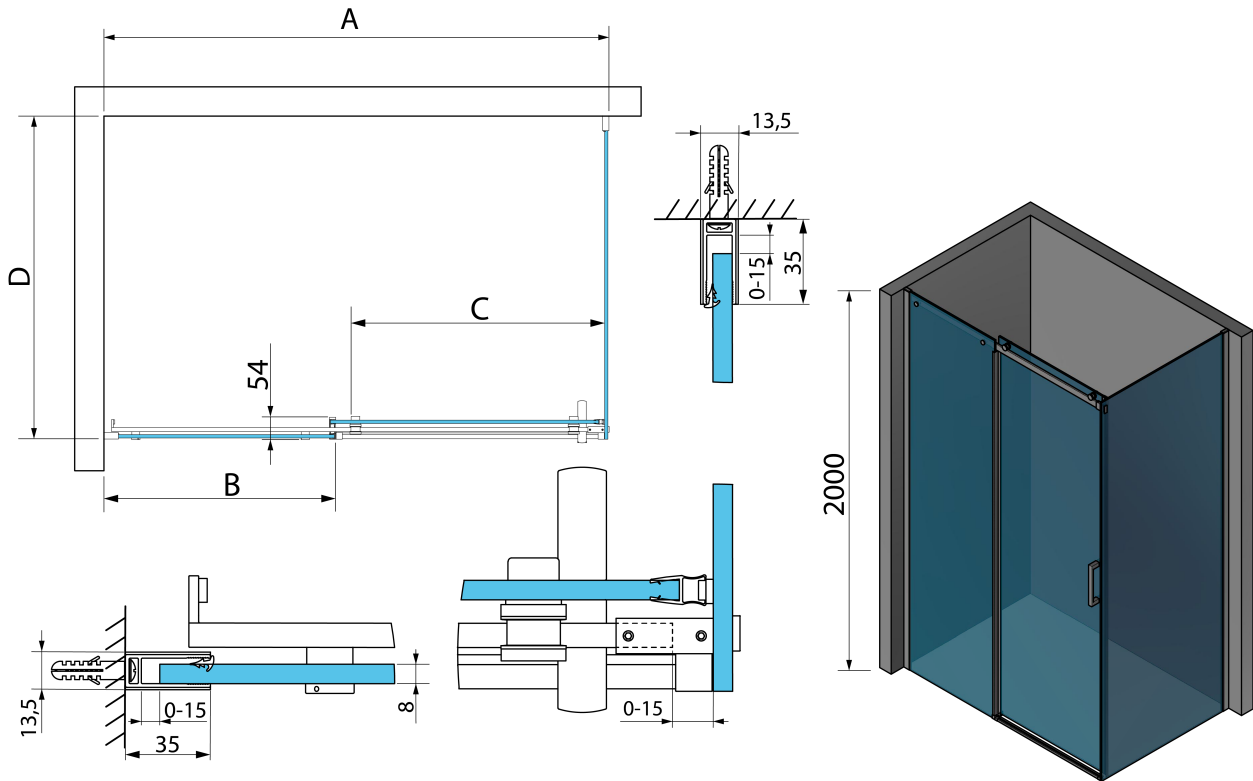

THRON ROUND rectangular screen 1200x900mm, round rollers

Order code: TL1290-5005

Basic information

Brand: Polysan
Series: THRON

Size

Width: 1200 mm
Height: 2000 mm
Depth: 900 mm

Properties

Profile colour: Chrome - polished aluminum
Shape: Rectangular shower enclosures
Type of opening: Sliding door
Opening direction: Versatile
Opening width: 496 mm
Glass colour: TRANSPARENT glass
Glass finish: Antidrop
Glass thickness: 8 mm
Properties: Frameless design
Weight / Piece: 86.1 kg
Packaging: 3 Piece
Warranty: 2 years

**THRON ROUND rectangular screen 1200x900mm,
round rollers**

Technical sheet

MODEL	A	B	C	D
TL1070-500x	990-1020	458mm	396mm	680-695
TL1080-500x	990-1020	458mm	396mm	780-795
TL1090-500x	990-1020	458mm	396mm	880-895
TL1010-500x	990-1020	458mm	396mm	980-995
TL1170-500x	1090-1110	508mm	446mm	680-695
TL1180-500x	1090-1110	508mm	446mm	780-795
TL1190-500x	1090-1110	508mm	446mm	880-895
TL1110-500x	1090-1110	508mm	446mm	980-995
TL1270-500x	1190-1210	558mm	496mm	680-695
TL1280-500x	1190-1210	558mm	496mm	780-795
TL1290-500x	1190-1210	558mm	496mm	880-895
TL1210-500x	1190-1210	558mm	496mm	980-995
TL1370-500x	1290-1310	608mm	546mm	680-695
TL1380-500x	1290-1310	608mm	546mm	780-795

MODEL	A	B	C	D
TL1390-500x	1290-1310	608mm	546mm	880-895
TL1310-500x	1290-1310	608mm	546mm	980-995
TL1470-500x	1390-1410	658mm	596mm	680-695
TL1480-500x	1390-1410	658mm	596mm	780-795
TL1490-500x	1390-1410	658mm	596mm	880-895
TL1410-500x	1390-1410	658mm	596mm	980-995
TL1570-500x	1490-1510	708mm	646mm	680-695
TL1580-500x	1490-1510	708mm	646mm	780-795
TL1590-500x	1490-1510	708mm	646mm	880-895
TL1510-500x	1490-1510	708mm	646mm	980-995
TL1670-500x	1590-1610	808mm	646mm	680-695
TL1680-500x	1590-1610	808mm	646mm	780-795
TL1690-500x	1590-1610	808mm	646mm	880-895
TL1610-500x	1590-1610	808mm	646mm	980-995