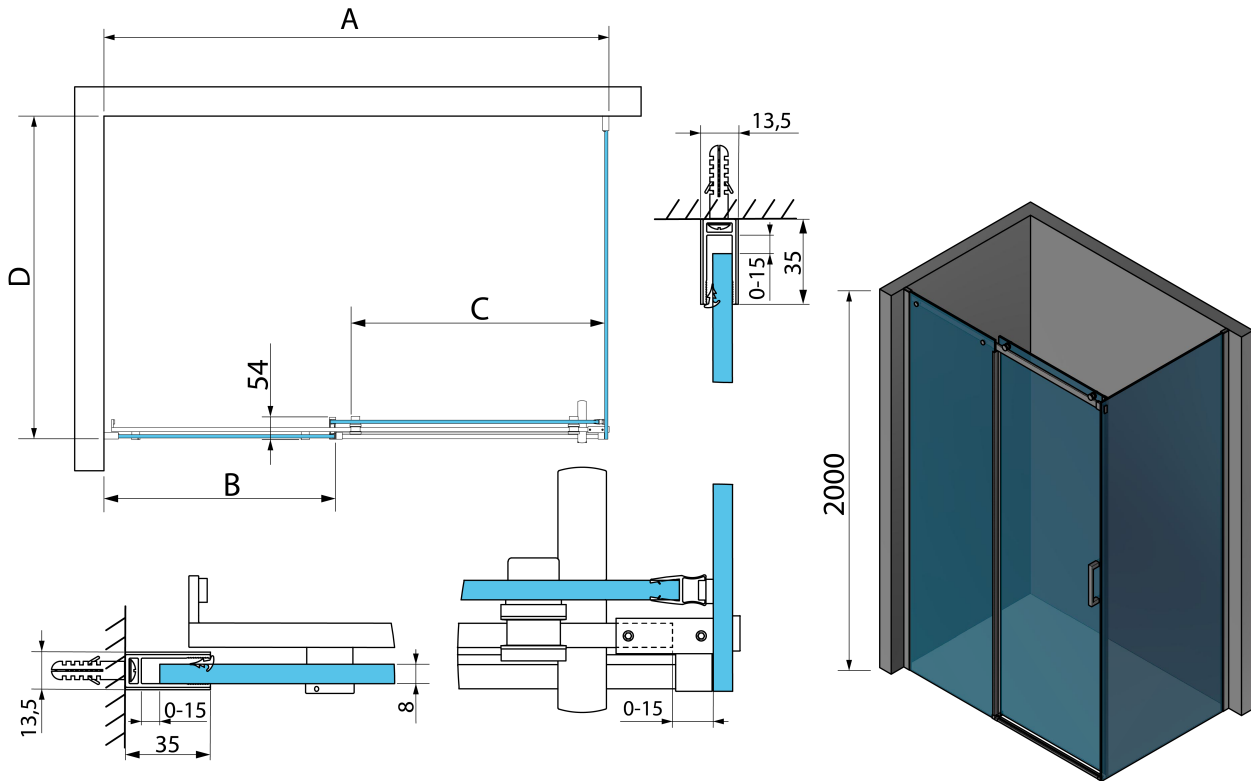

## Size

**Width:** 1200 mm  
**Height:** 2000 mm  
**Depth:** 800 mm

## Properties

**Profile colour:** Chrome - polished aluminum  
**Shape:** Rectangular shower enclosures  
**Type of opening:** Sliding door  
**Opening direction:** Versatile  
**Opening width:** 496 mm  
**Glass colour:** TRANSPARENT glass  
**Glass finish:** Antidrop  
**Glass thickness:** 8 mm  
**Properties:** Frameless design  
**Weight / Piece:** 82.1 kg  
**Packaging:** 3 Piece  
**Warranty:** 2 years

**THRON ROUND rectangular screen 1200x800mm,  
round rollers**

**Technical sheet**

MODEL	A	B	C	D
TL1070-500x	990-1020	458mm	396mm	680-695
TL1080-500x	990-1020	458mm	396mm	780-795
TL1090-500x	990-1020	458mm	396mm	880-895
TL1010-500x	990-1020	458mm	396mm	980-995
TL1170-500x	1090-1110	508mm	446mm	680-695
TL1180-500x	1090-1110	508mm	446mm	780-795
TL1190-500x	1090-1110	508mm	446mm	880-895
TL1110-500x	1090-1110	508mm	446mm	980-995
TL1270-500x	1190-1210	558mm	496mm	680-695
TL1280-500x	1190-1210	558mm	496mm	780-795
TL1290-500x	1190-1210	558mm	496mm	880-895
TL1210-500x	1190-1210	558mm	496mm	980-995
TL1370-500x	1290-1310	608mm	546mm	680-695
TL1380-500x	1290-1310	608mm	546mm	780-795

MODEL	A	B	C	D
TL1390-500x	1290-1310	608mm	546mm	880-895
TL1310-500x	1290-1310	608mm	546mm	980-995
TL1470-500x	1390-1410	658mm	596mm	680-695
TL1480-500x	1390-1410	658mm	596mm	780-795
TL1490-500x	1390-1410	658mm	596mm	880-895
TL1410-500x	1390-1410	658mm	596mm	980-995
TL1570-500x	1490-1510	708mm	646mm	680-695
TL1580-500x	1490-1510	708mm	646mm	780-795
TL1590-500x	1490-1510	708mm	646mm	880-895
TL1510-500x	1490-1510	708mm	646mm	980-995
TL1670-500x	1590-1610	808mm	646mm	680-695
TL1680-500x	1590-1610	808mm	646mm	780-795
TL1690-500x	1590-1610	808mm	646mm	880-895
TL1610-500x	1590-1610	808mm	646mm	980-995