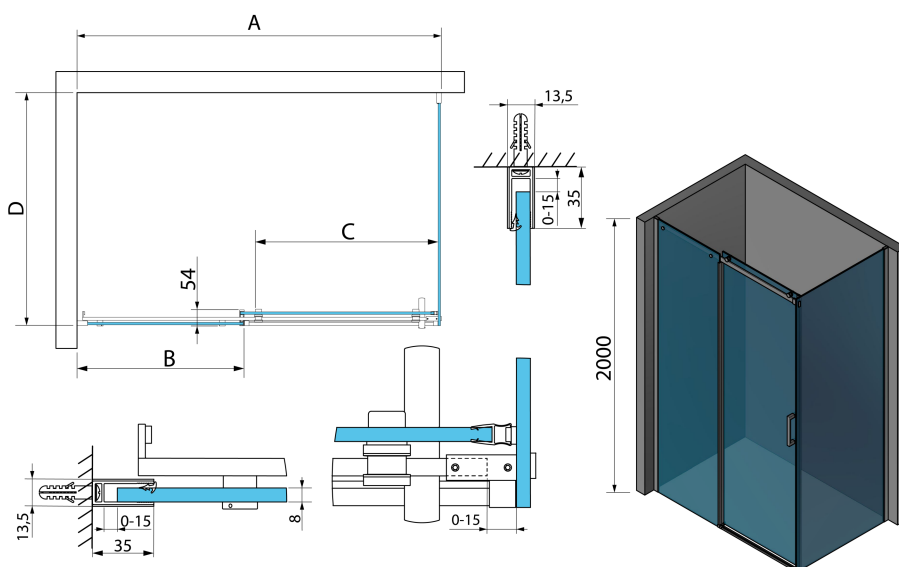

THRON ROUND rectangular screen 1200x800mm, round rollers

Order code: TL1280-5005

Size

Width: 1200 mm
Height: 2000 mm
Depth: 800 mm

Properties

Warranty: 2 years

Technical sheet

MODEL	A	B	C	D
TL1070-500x	990-1020	458mm	396mm	680-695
TL1080-500x	990-1020	458mm	396mm	780-795
TL1090-500x	990-1020	458mm	396mm	880-895
TL1010-500x	990-1020	458mm	396mm	980-995
TL1170-500x	1090-1110	508mm	446mm	680-695
TL1180-500x	1090-1110	508mm	446mm	780-795
TL1190-500x	1090-1110	508mm	446mm	880-895
TL1110-500x	1090-1110	508mm	446mm	980-995
TL1270-500x	1190-1210	558mm	496mm	680-695
TL1280-500x	1190-1210	558mm	496mm	780-795
TL1290-500x	1190-1210	558mm	496mm	880-895
TL1210-500x	1190-1210	558mm	496mm	980-995
TL1370-500x	1290-1310	608mm	546mm	680-695
TL1380-500x	1290-1310	608mm	546mm	780-795

MODEL	A	B	C	D
TL1390-500x	1290-1310	608mm	546mm	880-895
TL1310-500x	1290-1310	608mm	546mm	980-995
TL1470-500x	1390-1410	658mm	596mm	680-695
TL1480-500x	1390-1410	658mm	596mm	780-795
TL1490-500x	1390-1410	658mm	596mm	880-895
TL1410-500x	1390-1410	658mm	596mm	980-995
TL1570-500x	1490-1510	708mm	646mm	680-695
TL1580-500x	1490-1510	708mm	646mm	780-795
TL1590-500x	1490-1510	708mm	646mm	880-895
TL1510-500x	1490-1510	708mm	646mm	980-995
TL1670-500x	1590-1610	808mm	646mm	680-695
TL1680-500x	1590-1610	808mm	646mm	780-795
TL1690-500x	1590-1610	808mm	646mm	880-895
TL1610-500x	1590-1610	808mm	646mm	980-995