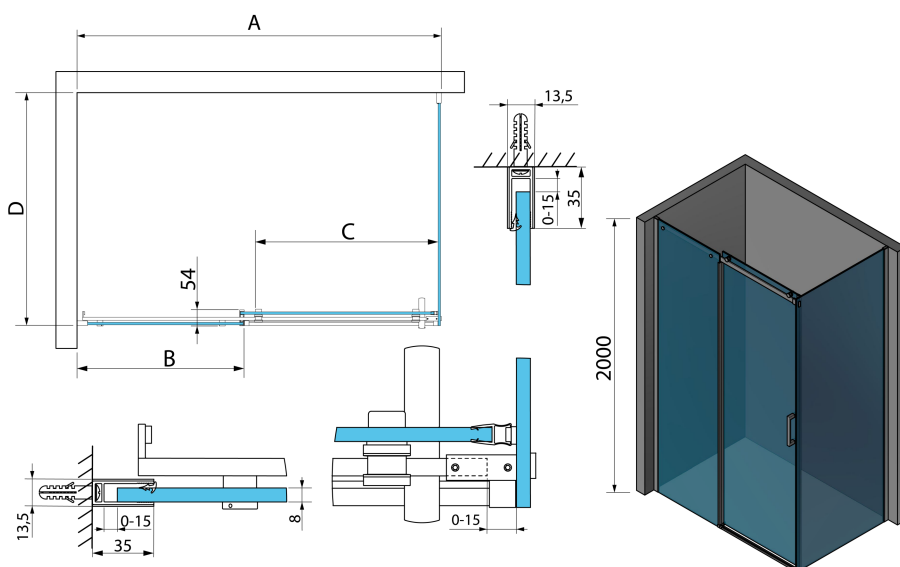

THRON ROUND Rectangular Shower Screen 1100x900mm, Round Rollers

Order code: TL1190-5005

Size

Width: 1100 mm
Height: 2000 mm
Depth: 900 mm

Properties

Warranty: 2 years

Technical sheet

MODEL	A	B	C	D
TL1070-500x	990-1020	458mm	396mm	680-695
TL1080-500x	990-1020	458mm	396mm	780-795
TL1090-500x	990-1020	458mm	396mm	880-895
TL1010-500x	990-1020	458mm	396mm	980-995
TL1170-500x	1090-1110	508mm	446mm	680-695
TL1180-500x	1090-1110	508mm	446mm	780-795
TL1190-500x	1090-1110	508mm	446mm	880-895
TL1110-500x	1090-1110	508mm	446mm	980-995
TL1270-500x	1190-1210	558mm	496mm	680-695
TL1280-500x	1190-1210	558mm	496mm	780-795
TL1290-500x	1190-1210	558mm	496mm	880-895
TL1210-500x	1190-1210	558mm	496mm	980-995
TL1370-500x	1290-1310	608mm	546mm	680-695
TL1380-500x	1290-1310	608mm	546mm	780-795

MODEL	A	B	C	D
TL1390-500x	1290-1310	608mm	546mm	880-895
TL1310-500x	1290-1310	608mm	546mm	980-995
TL1470-500x	1390-1410	658mm	596mm	680-695
TL1480-500x	1390-1410	658mm	596mm	780-795
TL1490-500x	1390-1410	658mm	596mm	880-895
TL1410-500x	1390-1410	658mm	596mm	980-995
TL1570-500x	1490-1510	708mm	646mm	680-695
TL1580-500x	1490-1510	708mm	646mm	780-795
TL1590-500x	1490-1510	708mm	646mm	880-895
TL1510-500x	1490-1510	708mm	646mm	980-995
TL1670-500x	1590-1610	808mm	646mm	680-695
TL1680-500x	1590-1610	808mm	646mm	780-795
TL1690-500x	1590-1610	808mm	646mm	880-895
TL1610-500x	1590-1610	808mm	646mm	980-995