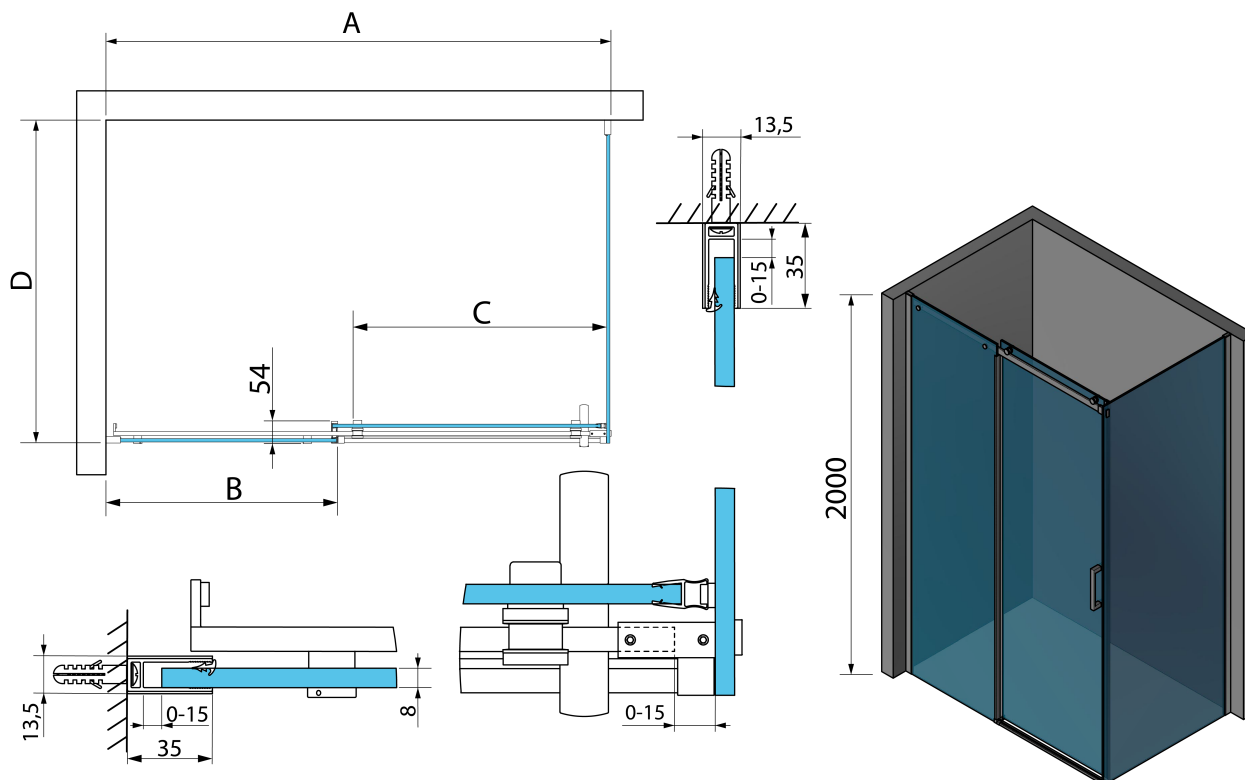

THRON ROUND Rectangular Shower Screen 1100x700mm, Round Rollers

Order code: TL1170-5005

Basic information

Brand: Polysan
Series: THRON

Size

Width: 1100 mm
Height: 2000 mm
Depth: 700 mm

Properties

Profile colour: Chrome - polished aluminum
Shape: Rectangular shower enclosures
Type of opening: Sliding door
Opening direction: Versatile
Opening width: 446 mm
Glass colour: TRANSPARENT glass
Glass finish: Antidrop
Glass thickness: 8 mm
Properties: Frameless design
Weight / Piece: 74.1 kg
Packaging: 3 Piece
Warranty: 2 years

THRON ROUND Rectangular Shower Screen 1100x700mm, Round Rollers

Technical sheet

MODEL	A	B	C	D
TL1070-500x	990-1020	458mm	396mm	680-695
TL1080-500x	990-1020	458mm	396mm	780-795
TL1090-500x	990-1020	458mm	396mm	880-895
TL1010-500x	990-1020	458mm	396mm	980-995
TL1170-500x	1090-1110	508mm	446mm	680-695
TL1180-500x	1090-1110	508mm	446mm	780-795
TL1190-500x	1090-1110	508mm	446mm	880-895
TL1110-500x	1090-1110	508mm	446mm	980-995
TL1270-500x	1190-1210	558mm	496mm	680-695
TL1280-500x	1190-1210	558mm	496mm	780-795
TL1290-500x	1190-1210	558mm	496mm	880-895
TL1210-500x	1190-1210	558mm	496mm	980-995
TL1370-500x	1290-1310	608mm	546mm	680-695
TL1380-500x	1290-1310	608mm	546mm	780-795

MODEL	A	B	C	D
TL1390-500x	1290-1310	608mm	546mm	880-895
TL1310-500x	1290-1310	608mm	546mm	980-995
TL1470-500x	1390-1410	658mm	596mm	680-695
TL1480-500x	1390-1410	658mm	596mm	780-795
TL1490-500x	1390-1410	658mm	596mm	880-895
TL1410-500x	1390-1410	658mm	596mm	980-995
TL1570-500x	1490-1510	708mm	646mm	680-695
TL1580-500x	1490-1510	708mm	646mm	780-795
TL1590-500x	1490-1510	708mm	646mm	880-895
TL1510-500x	1490-1510	708mm	646mm	980-995
TL1670-500x	1590-1610	808mm	646mm	680-695
TL1680-500x	1590-1610	808mm	646mm	780-795
TL1690-500x	1590-1610	808mm	646mm	880-895
TL1610-500x	1590-1610	808mm	646mm	980-995