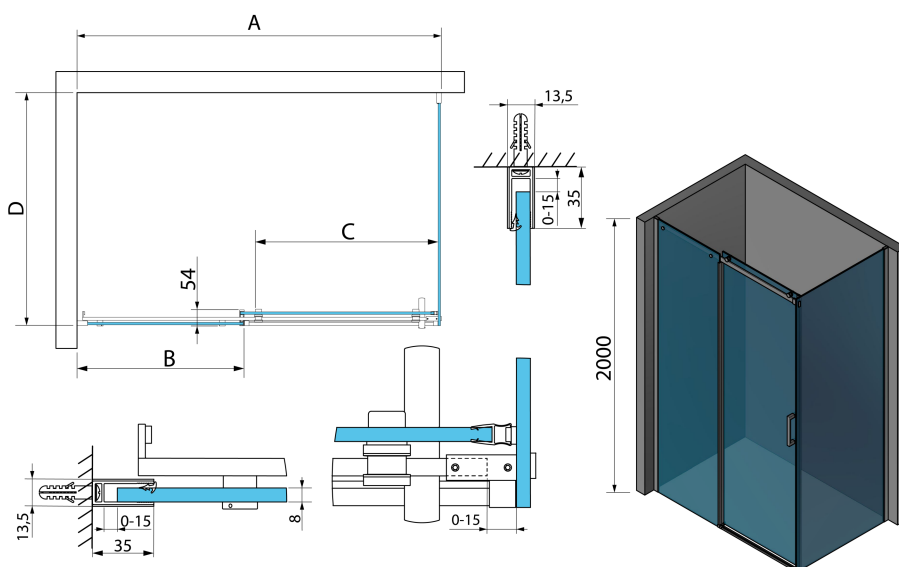

THRON ROUND Rectangular Shower Screen 1100x700mm, Round Rollers

Order code: TL1170-5005

Size

Width: 1100 mm
Height: 2000 mm
Depth: 700 mm

Properties

Warranty: 2 years

Technical sheet

MODEL	A	B	C	D
TL1070-500x	990-1020	458mm	396mm	680-695
TL1080-500x	990-1020	458mm	396mm	780-795
TL1090-500x	990-1020	458mm	396mm	880-895
TL1010-500x	990-1020	458mm	396mm	980-995
TL1170-500x	1090-1110	508mm	446mm	680-695
TL1180-500x	1090-1110	508mm	446mm	780-795
TL1190-500x	1090-1110	508mm	446mm	880-895
TL1110-500x	1090-1110	508mm	446mm	980-995
TL1270-500x	1190-1210	558mm	496mm	680-695
TL1280-500x	1190-1210	558mm	496mm	780-795
TL1290-500x	1190-1210	558mm	496mm	880-895
TL1210-500x	1190-1210	558mm	496mm	980-995
TL1370-500x	1290-1310	608mm	546mm	680-695
TL1380-500x	1290-1310	608mm	546mm	780-795

MODEL	A	B	C	D
TL1390-500x	1290-1310	608mm	546mm	880-895
TL1310-500x	1290-1310	608mm	546mm	980-995
TL1470-500x	1390-1410	658mm	596mm	680-695
TL1480-500x	1390-1410	658mm	596mm	780-795
TL1490-500x	1390-1410	658mm	596mm	880-895
TL1410-500x	1390-1410	658mm	596mm	980-995
TL1570-500x	1490-1510	708mm	646mm	680-695
TL1580-500x	1490-1510	708mm	646mm	780-795
TL1590-500x	1490-1510	708mm	646mm	880-895
TL1510-500x	1490-1510	708mm	646mm	980-995
TL1670-500x	1590-1610	808mm	646mm	680-695
TL1680-500x	1590-1610	808mm	646mm	780-795
TL1690-500x	1590-1610	808mm	646mm	880-895
TL1610-500x	1590-1610	808mm	646mm	980-995