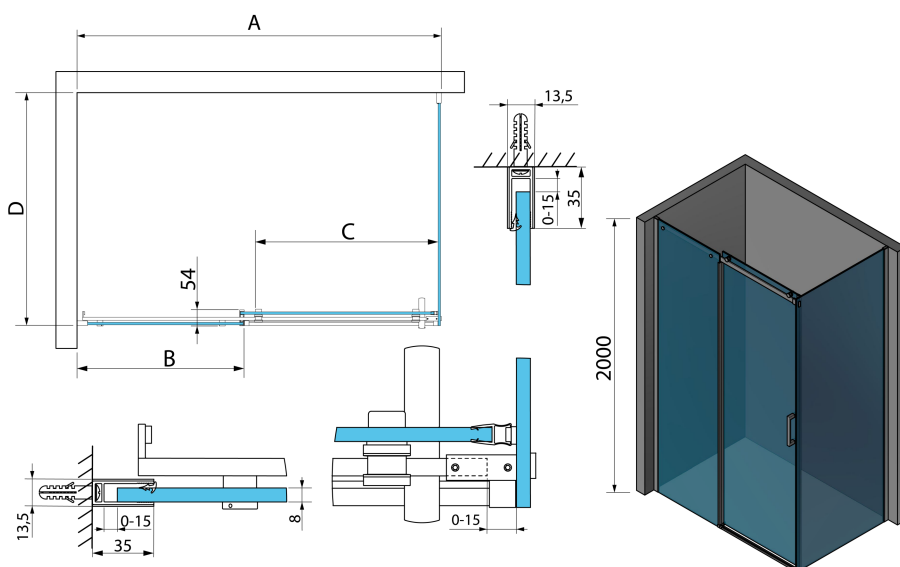

## THRON ROUND Rectangular Shower Screen 1000x1000mm, Round Rollers

Order code: TL1110-5005

### Size

Width: 1100 mm  
Height: 2000 mm  
Depth: 1000 mm

## Technical sheet

MODEL	A	B	C	D
TL1070-500x	990-1020	458mm	396mm	680-695
TL1080-500x	990-1020	458mm	396mm	780-795
TL1090-500x	990-1020	458mm	396mm	880-895
TL1010-500x	990-1020	458mm	396mm	980-995
TL1170-500x	1090-1110	508mm	446mm	680-695
TL1180-500x	1090-1110	508mm	446mm	780-795
TL1190-500x	1090-1110	508mm	446mm	880-895
TL1110-500x	1090-1110	508mm	446mm	980-995
TL1270-500x	1190-1210	558mm	496mm	680-695
TL1280-500x	1190-1210	558mm	496mm	780-795
TL1290-500x	1190-1210	558mm	496mm	880-895
TL1210-500x	1190-1210	558mm	496mm	980-995
TL1370-500x	1290-1310	608mm	546mm	680-695
TL1380-500x	1290-1310	608mm	546mm	780-795

MODEL	A	B	C	D
TL1390-500x	1290-1310	608mm	546mm	880-895
TL1310-500x	1290-1310	608mm	546mm	980-995
TL1470-500x	1390-1410	658mm	596mm	680-695
TL1480-500x	1390-1410	658mm	596mm	780-795
TL1490-500x	1390-1410	658mm	596mm	880-895
TL1410-500x	1390-1410	658mm	596mm	980-995
TL1570-500x	1490-1510	708mm	646mm	680-695
TL1580-500x	1490-1510	708mm	646mm	780-795
TL1590-500x	1490-1510	708mm	646mm	880-895
TL1510-500x	1490-1510	708mm	646mm	980-995
TL1670-500x	1590-1610	808mm	646mm	680-695
TL1680-500x	1590-1610	808mm	646mm	780-795
TL1690-500x	1590-1610	808mm	646mm	880-895
TL1610-500x	1590-1610	808mm	646mm	980-995