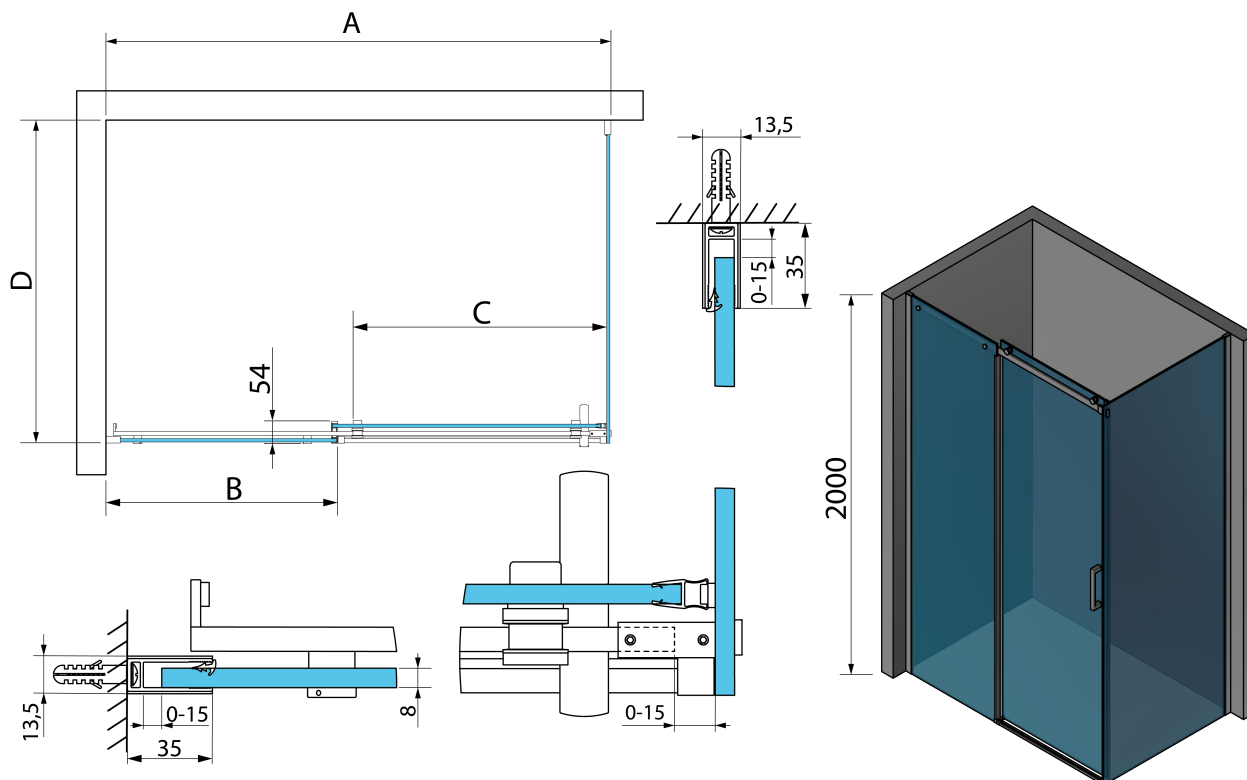

## Size

Width: 1000 mm  
Height: 2000 mm  
Depth: 900 mm

## Properties

Profile colour: Chrome - polished aluminum  
Shape: Rectangular shower enclosures  
Type of opening: Sliding door  
Opening direction: Versatile  
Opening width: 396 mm  
Glass colour: TRANSPARENT glass  
Glass finish: Antidrop  
Glass thickness: 8 mm  
Properties: Frameless design  
Weight / Piece: 78.1 kg  
Packaging: 3 Piece  
Warranty: 2 years

## Technical sheet

MODEL	A	B	C	D
TL1070-500x	990-1020	458mm	396mm	680-695
TL1080-500x	990-1020	458mm	396mm	780-795
TL1090-500x	990-1020	458mm	396mm	880-895
TL1010-500x	990-1020	458mm	396mm	980-995
TL1170-500x	1090-1110	508mm	446mm	680-695
TL1180-500x	1090-1110	508mm	446mm	780-795
TL1190-500x	1090-1110	508mm	446mm	880-895
TL1110-500x	1090-1110	508mm	446mm	980-995
TL1270-500x	1190-1210	558mm	496mm	680-695
TL1280-500x	1190-1210	558mm	496mm	780-795
TL1290-500x	1190-1210	558mm	496mm	880-895
TL1210-500x	1190-1210	558mm	496mm	980-995
TL1370-500x	1290-1310	608mm	546mm	680-695
TL1380-500x	1290-1310	608mm	546mm	780-795

MODEL	A	B	C	D
TL1390-500x	1290-1310	608mm	546mm	880-895
TL1310-500x	1290-1310	608mm	546mm	980-995
TL1470-500x	1390-1410	658mm	596mm	680-695
TL1480-500x	1390-1410	658mm	596mm	780-795
TL1490-500x	1390-1410	658mm	596mm	880-895
TL1410-500x	1390-1410	658mm	596mm	980-995
TL1570-500x	1490-1510	708mm	646mm	680-695
TL1580-500x	1490-1510	708mm	646mm	780-795
TL1590-500x	1490-1510	708mm	646mm	880-895
TL1510-500x	1490-1510	708mm	646mm	980-995
TL1670-500x	1590-1610	808mm	646mm	680-695
TL1680-500x	1590-1610	808mm	646mm	780-795
TL1690-500x	1590-1610	808mm	646mm	880-895
TL1610-500x	1590-1610	808mm	646mm	980-995