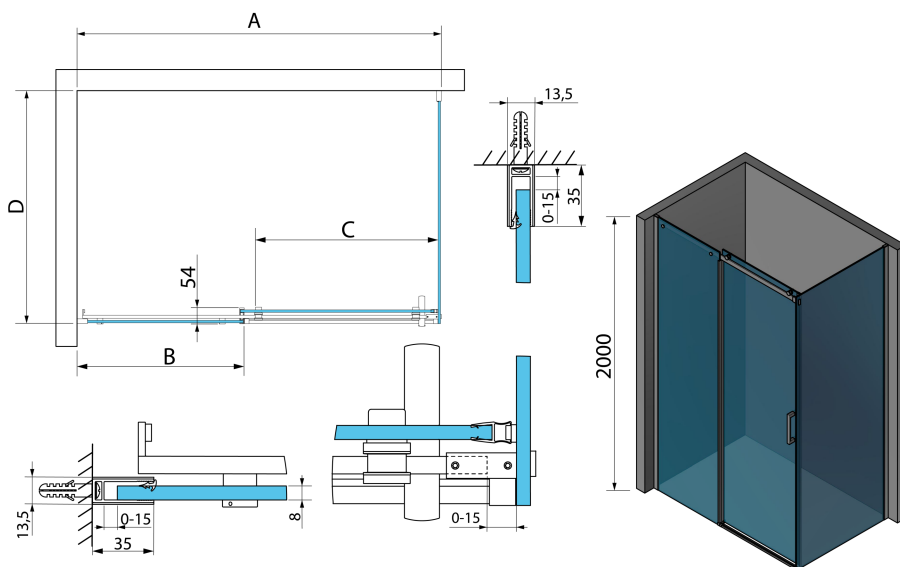

THRON ROUND Rectangular Shower Screen 1000x800mm, Round Rollers

Order code: TL1080-5005

Size

Width: 1000 mm
Height: 2000 mm
Depth: 800 mm

Properties

Warranty: 2 years

Technical sheet

MODEL	A	B	C	D
TL1070-500x	990-1020	458mm	396mm	680-695
TL1080-500x	990-1020	458mm	396mm	780-795
TL1090-500x	990-1020	458mm	396mm	880-895
TL1010-500x	990-1020	458mm	396mm	980-995
TL1170-500x	1090-1110	508mm	446mm	680-695
TL1180-500x	1090-1110	508mm	446mm	780-795
TL1190-500x	1090-1110	508mm	446mm	880-895
TL1110-500x	1090-1110	508mm	446mm	980-995
TL1270-500x	1190-1210	558mm	496mm	680-695
TL1280-500x	1190-1210	558mm	496mm	780-795
TL1290-500x	1190-1210	558mm	496mm	880-895
TL1210-500x	1190-1210	558mm	496mm	980-995
TL1370-500x	1290-1310	608mm	546mm	680-695
TL1380-500x	1290-1310	608mm	546mm	780-795

MODEL	A	B	C	D
TL1390-500x	1290-1310	608mm	546mm	880-895
TL1310-500x	1290-1310	608mm	546mm	980-995
TL1470-500x	1390-1410	658mm	596mm	680-695
TL1480-500x	1390-1410	658mm	596mm	780-795
TL1490-500x	1390-1410	658mm	596mm	880-895
TL1410-500x	1390-1410	658mm	596mm	980-995
TL1570-500x	1490-1510	708mm	646mm	680-695
TL1580-500x	1490-1510	708mm	646mm	780-795
TL1590-500x	1490-1510	708mm	646mm	880-895
TL1510-500x	1490-1510	708mm	646mm	980-995
TL1670-500x	1590-1610	808mm	646mm	680-695
TL1680-500x	1590-1610	808mm	646mm	780-795
TL1690-500x	1590-1610	808mm	646mm	880-895
TL1610-500x	1590-1610	808mm	646mm	980-995