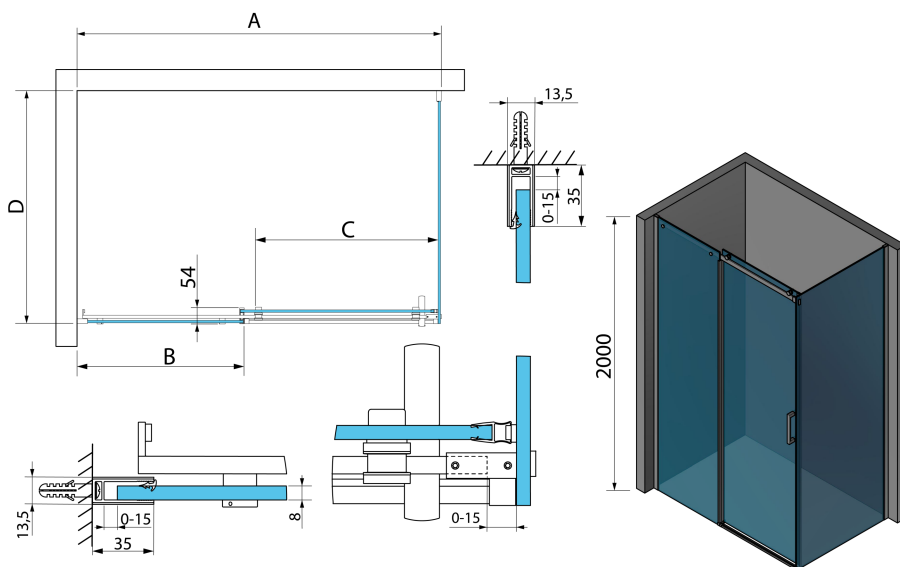

## 1000x700mm, Round Rollers

Order code: TL1070-5005

### Size

Width: 1000 mm  
Height: 2000 mm  
Depth: 700 mm

## Technical sheet

MODEL	A	B	C	D
TL1070-500x	990-1020	458mm	396mm	680-695
TL1080-500x	990-1020	458mm	396mm	780-795
TL1090-500x	990-1020	458mm	396mm	880-895
TL1010-500x	990-1020	458mm	396mm	980-995
TL1170-500x	1090-1110	508mm	446mm	680-695
TL1180-500x	1090-1110	508mm	446mm	780-795
TL1190-500x	1090-1110	508mm	446mm	880-895
TL1110-500x	1090-1110	508mm	446mm	980-995
TL1270-500x	1190-1210	558mm	496mm	680-695
TL1280-500x	1190-1210	558mm	496mm	780-795
TL1290-500x	1190-1210	558mm	496mm	880-895
TL1210-500x	1190-1210	558mm	496mm	980-995
TL1370-500x	1290-1310	608mm	546mm	680-695
TL1380-500x	1290-1310	608mm	546mm	780-795

MODEL	A	B	C	D
TL1390-500x	1290-1310	608mm	546mm	880-895
TL1310-500x	1290-1310	608mm	546mm	980-995
TL1470-500x	1390-1410	658mm	596mm	680-695
TL1480-500x	1390-1410	658mm	596mm	780-795
TL1490-500x	1390-1410	658mm	596mm	880-895
TL1410-500x	1390-1410	658mm	596mm	980-995
TL1570-500x	1490-1510	708mm	646mm	680-695
TL1580-500x	1490-1510	708mm	646mm	780-795
TL1590-500x	1490-1510	708mm	646mm	880-895
TL1510-500x	1490-1510	708mm	646mm	980-995
TL1670-500x	1590-1610	808mm	646mm	680-695
TL1680-500x	1590-1610	808mm	646mm	780-795
TL1690-500x	1590-1610	808mm	646mm	880-895
TL1610-500x	1590-1610	808mm	646mm	980-995