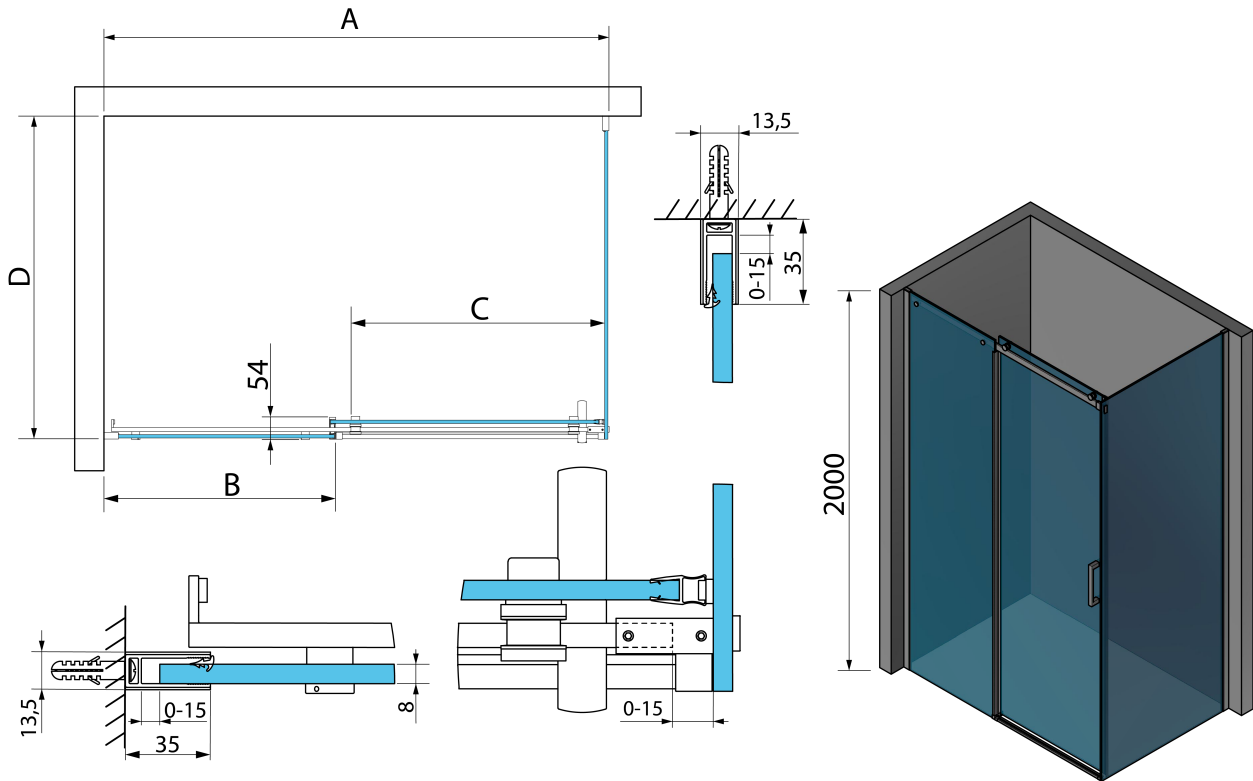

THRON SQUARE rectangular screen 1600x1000mm, square rollers

Order code: TL1610-5002

Basic information

Brand: Polysan

Series: THRON

Size

Width: 1600 mm

Height: 2000 mm

Depth: 1000 mm

Properties

Profile colour: Chrome - polished aluminum

Shape: Rectangular shower enclosures

Type of opening: Sliding door

Opening direction: Versatile

Opening width: 646 mm

Glass colour: TRANSPARENT glass

MODEL	A	B	C	D
TL1070-500x	990-1020	458mm	396mm	680-695
TL1080-500x	990-1020	458mm	396mm	780-795
TL1090-500x	990-1020	458mm	396mm	880-895
TL1010-500x	990-1020	458mm	396mm	980-995
TL1170-500x	1090-1110	508mm	446mm	680-695
TL1180-500x	1090-1110	508mm	446mm	780-795
TL1190-500x	1090-1110	508mm	446mm	880-895
TL1110-500x	1090-1110	508mm	446mm	980-995
TL1270-500x	1190-1210	558mm	496mm	680-695
TL1280-500x	1190-1210	558mm	496mm	780-795
TL1290-500x	1190-1210	558mm	496mm	880-895
TL1210-500x	1190-1210	558mm	496mm	980-995
TL1370-500x	1290-1310	608mm	546mm	680-695
TL1380-500x	1290-1310	608mm	546mm	780-795

MODEL	A	B	C	D
TL1390-500x	1290-1310	608mm	546mm	880-895
TL1310-500x	1290-1310	608mm	546mm	980-995
TL1470-500x	1390-1410	658mm	596mm	680-695
TL1480-500x	1390-1410	658mm	596mm	780-795
TL1490-500x	1390-1410	658mm	596mm	880-895
TL1410-500x	1390-1410	658mm	596mm	980-995
TL1570-500x	1490-1510	708mm	646mm	680-695
TL1580-500x	1490-1510	708mm	646mm	780-795
TL1590-500x	1490-1510	708mm	646mm	880-895
TL1510-500x	1490-1510	708mm	646mm	980-995
TL1670-500x	1590-1610	808mm	646mm	680-695
TL1680-500x	1590-1610	808mm	646mm	780-795
TL1690-500x	1590-1610	808mm	646mm	880-895
TL1610-500x	1590-1610	808mm	646mm	980-995