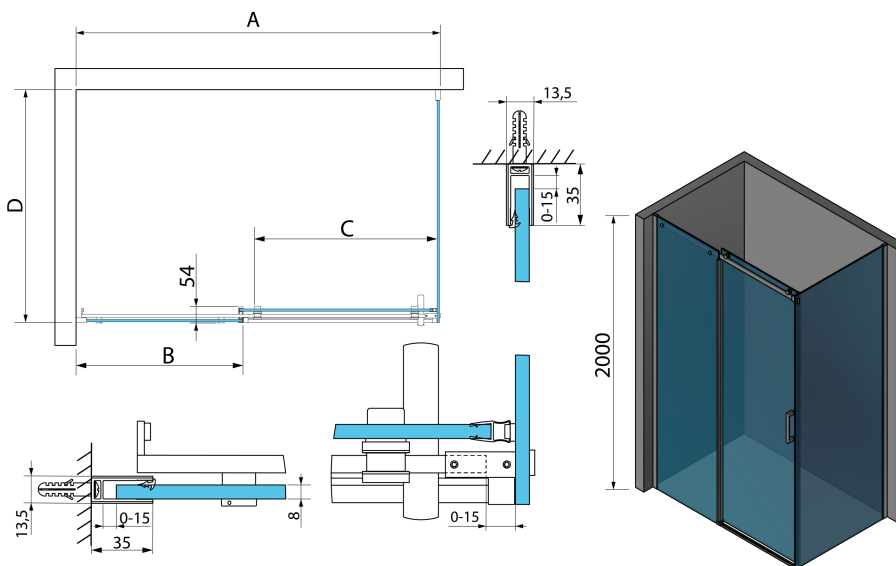

THRON SQUARE rectangular screen 1600x1000mm, square rollers

Order code: TL1610-5002

Size

Width: 1600 mm
 Height: 2000 mm
 Depth: 1000 mm

Properties

Warranty: 2 years

Technical sheet

MODEL	A	B	C	D
TL1070-500x	990-1020	458mm	396mm	680-695
TL1080-500x	990-1020	458mm	396mm	780-795
TL1090-500x	990-1020	458mm	396mm	880-895
TL1010-500x	990-1020	458mm	396mm	980-995
TL1170-500x	1090-1110	508mm	446mm	680-695
TL1180-500x	1090-1110	508mm	446mm	780-795
TL1190-500x	1090-1110	508mm	446mm	880-895
TL1110-500x	1090-1110	508mm	446mm	980-995
TL1270-500x	1190-1210	558mm	496mm	680-695
TL1280-500x	1190-1210	558mm	496mm	780-795
TL1290-500x	1190-1210	558mm	496mm	880-895
TL1210-500x	1190-1210	558mm	496mm	980-995
TL1370-500x	1290-1310	608mm	546mm	680-695
TL1380-500x	1290-1310	608mm	546mm	780-795

MODEL	A	B	C	D
TL1390-500x	1290-1310	608mm	546mm	880-895
TL1310-500x	1290-1310	608mm	546mm	980-995
TL1470-500x	1390-1410	658mm	596mm	680-695
TL1480-500x	1390-1410	658mm	596mm	780-795
TL1490-500x	1390-1410	658mm	596mm	880-895
TL1410-500x	1390-1410	658mm	596mm	980-995
TL1570-500x	1490-1510	708mm	646mm	680-695
TL1580-500x	1490-1510	708mm	646mm	780-795
TL1590-500x	1490-1510	708mm	646mm	880-895
TL1510-500x	1490-1510	708mm	646mm	980-995
TL1670-500x	1590-1610	808mm	646mm	680-695
TL1680-500x	1590-1610	808mm	646mm	780-795
TL1690-500x	1590-1610	808mm	646mm	880-895
TL1610-500x	1590-1610	808mm	646mm	980-995