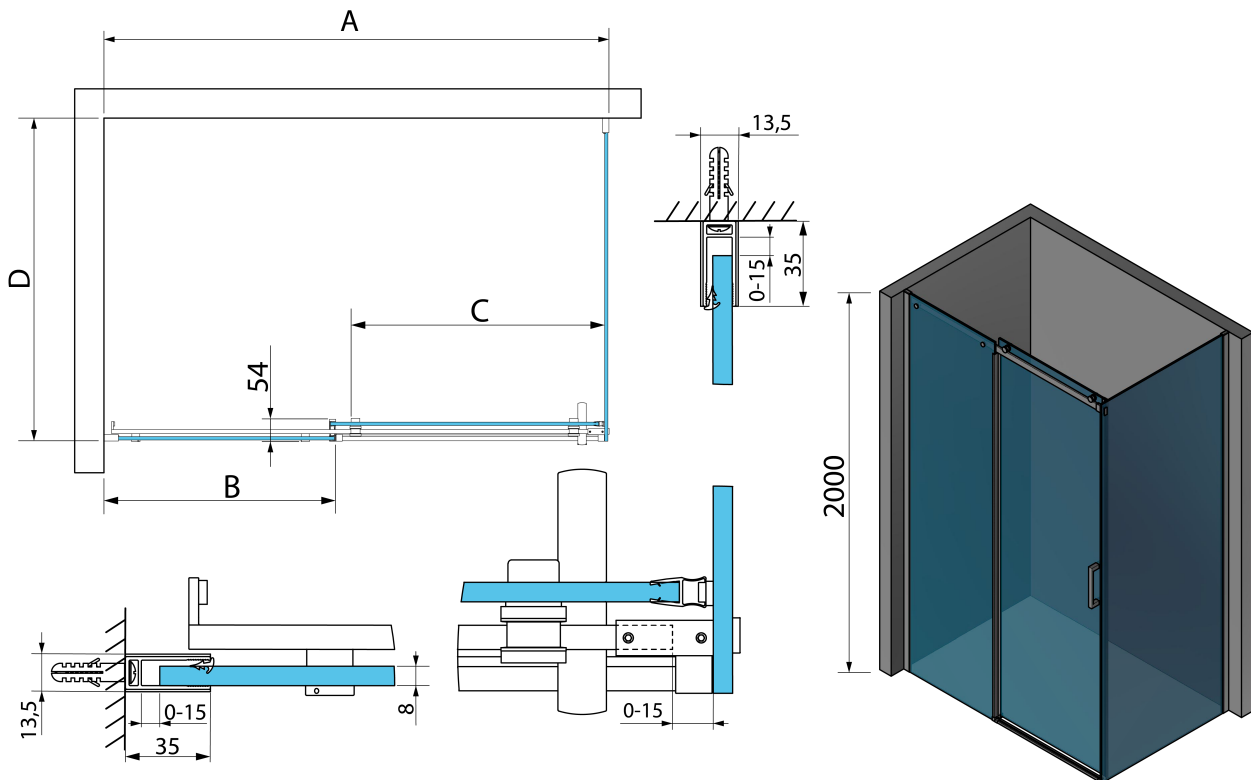

THRON SQUARE rectangular screen 1600x900mm, square rollers

Order code: TL1690-5002

Basic information

Brand: Polysan
Series: THRON

Size

Width: 1600 mm
Height: 2000 mm
Depth: 900 mm

Properties

Profile colour: Chrome - polished aluminum
Shape: Rectangular shower enclosures
Type of opening: Sliding door
Opening direction: Versatile
Opening width: 646 mm
Glass colour: TRANSPARENT glass
Glass finish: Antidrop
Glass thickness: 8 mm
Properties: Frameless design
Weight / Piece: 101.1 kg
Packaging: 4 Piece
Warranty: 2 years

**THRON SQUARE rectangular screen 1600x900mm,
square rollers**

Technical sheet

MODEL	A	B	C	D
TL1070-500x	990-1020	458mm	396mm	680-695
TL1080-500x	990-1020	458mm	396mm	780-795
TL1090-500x	990-1020	458mm	396mm	880-895
TL1010-500x	990-1020	458mm	396mm	980-995
TL1170-500x	1090-1110	508mm	446mm	680-695
TL1180-500x	1090-1110	508mm	446mm	780-795
TL1190-500x	1090-1110	508mm	446mm	880-895
TL1110-500x	1090-1110	508mm	446mm	980-995
TL1270-500x	1190-1210	558mm	496mm	680-695
TL1280-500x	1190-1210	558mm	496mm	780-795
TL1290-500x	1190-1210	558mm	496mm	880-895
TL1210-500x	1190-1210	558mm	496mm	980-995
TL1370-500x	1290-1310	608mm	546mm	680-695
TL1380-500x	1290-1310	608mm	546mm	780-795

MODEL	A	B	C	D
TL1390-500x	1290-1310	608mm	546mm	880-895
TL1310-500x	1290-1310	608mm	546mm	980-995
TL1470-500x	1390-1410	658mm	596mm	680-695
TL1480-500x	1390-1410	658mm	596mm	780-795
TL1490-500x	1390-1410	658mm	596mm	880-895
TL1410-500x	1390-1410	658mm	596mm	980-995
TL1570-500x	1490-1510	708mm	646mm	680-695
TL1580-500x	1490-1510	708mm	646mm	780-795
TL1590-500x	1490-1510	708mm	646mm	880-895
TL1510-500x	1490-1510	708mm	646mm	980-995
TL1670-500x	1590-1610	808mm	646mm	680-695
TL1680-500x	1590-1610	808mm	646mm	780-795
TL1690-500x	1590-1610	808mm	646mm	880-895
TL1610-500x	1590-1610	808mm	646mm	980-995