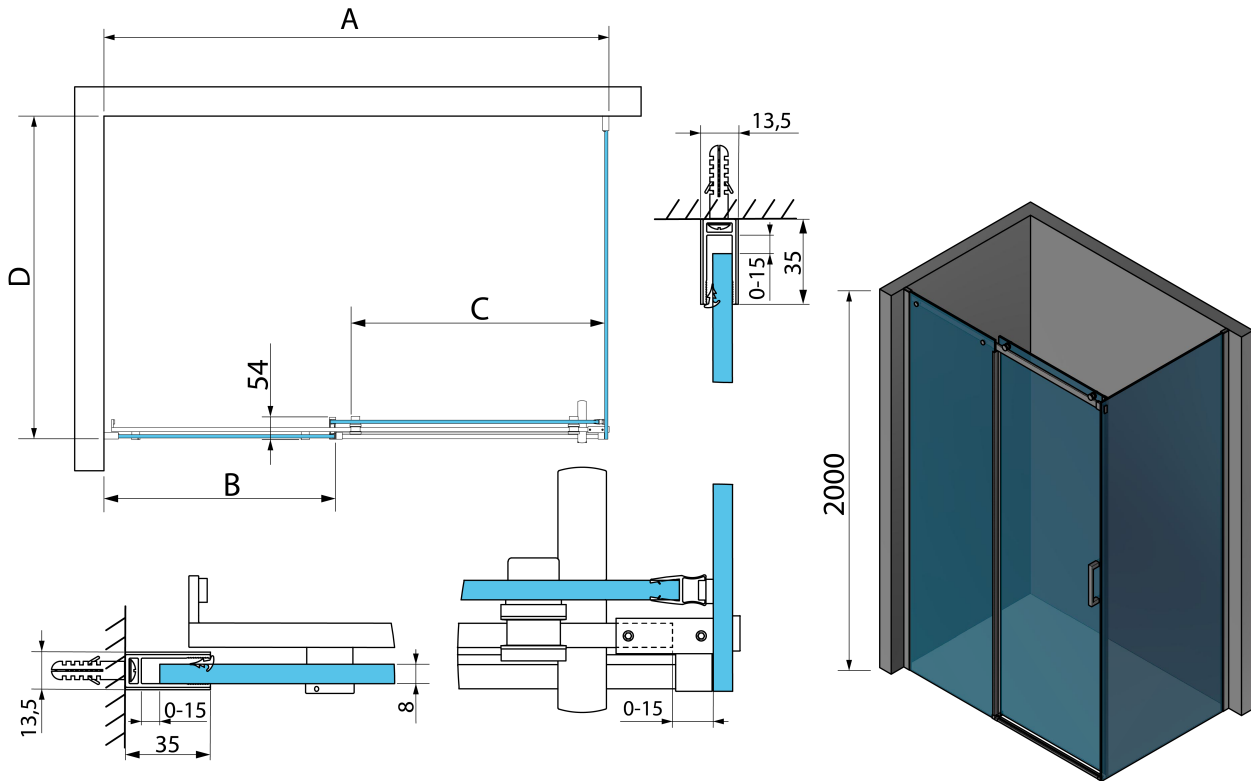

## Size

Width: 1600 mm  
Height: 2000 mm  
Depth: 800 mm

## Properties

Profile colour: Chrome - polished aluminum  
Shape: Rectangular shower enclosures  
Type of opening: Sliding door  
Opening direction: Versatile  
Opening width: 646 mm  
Glass colour: TRANSPARENT glass  
Glass finish: Antidrop  
Glass thickness: 8 mm  
Properties: Frameless design  
Weight / Piece: 97.1 kg  
Packaging: 4 Piece  
Warranty: 2 years

**THRON SQUARE rectangular screen 1600x800mm,  
square rollers**

**Technical sheet**

MODEL	A	B	C	D
TL1070-500x	990-1020	458mm	396mm	680-695
TL1080-500x	990-1020	458mm	396mm	780-795
TL1090-500x	990-1020	458mm	396mm	880-895
TL1010-500x	990-1020	458mm	396mm	980-995
TL1170-500x	1090-1110	508mm	446mm	680-695
TL1180-500x	1090-1110	508mm	446mm	780-795
TL1190-500x	1090-1110	508mm	446mm	880-895
TL1110-500x	1090-1110	508mm	446mm	980-995
TL1270-500x	1190-1210	558mm	496mm	680-695
TL1280-500x	1190-1210	558mm	496mm	780-795
TL1290-500x	1190-1210	558mm	496mm	880-895
TL1210-500x	1190-1210	558mm	496mm	980-995
TL1370-500x	1290-1310	608mm	546mm	680-695
TL1380-500x	1290-1310	608mm	546mm	780-795

MODEL	A	B	C	D
TL1390-500x	1290-1310	608mm	546mm	880-895
TL1310-500x	1290-1310	608mm	546mm	980-995
TL1470-500x	1390-1410	658mm	596mm	680-695
TL1480-500x	1390-1410	658mm	596mm	780-795
TL1490-500x	1390-1410	658mm	596mm	880-895
TL1410-500x	1390-1410	658mm	596mm	980-995
TL1570-500x	1490-1510	708mm	646mm	680-695
TL1580-500x	1490-1510	708mm	646mm	780-795
TL1590-500x	1490-1510	708mm	646mm	880-895
TL1510-500x	1490-1510	708mm	646mm	980-995
TL1670-500x	1590-1610	808mm	646mm	680-695
TL1680-500x	1590-1610	808mm	646mm	780-795
TL1690-500x	1590-1610	808mm	646mm	880-895
TL1610-500x	1590-1610	808mm	646mm	980-995