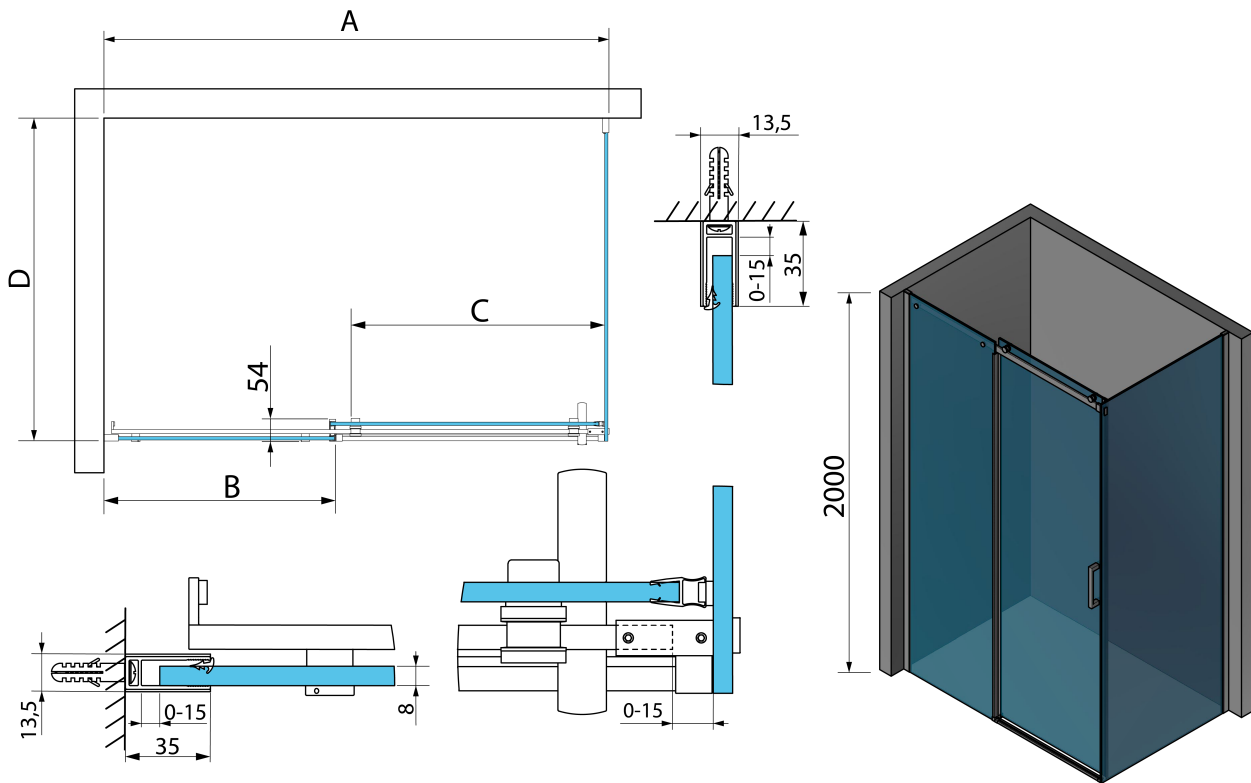

THRON SQUARE rectangular screen 1600x700mm, square rollers

Order code: TL1670-5002

Basic information

Brand: Polysan
Series: THRON

Size

Width: 1600 mm
Height: 2000 mm
Depth: 700 mm

Properties

Profile colour: Chrome - polished aluminum
Shape: Rectangular shower enclosures
Type of opening: Sliding door
Opening direction: Versatile
Opening width: 646 mm
Glass colour: TRANSPARENT glass
Glass finish: Antidrop
Glass thickness: 8 mm
Properties: Frameless design
Weight / Piece: 93.1 kg
Packaging: 4 Piece
Warranty: 2 years

**THRON SQUARE rectangular screen 1600x700mm,
square rollers**

Technical sheet

MODEL	A	B	C	D
TL1070-500x	990-1020	458mm	396mm	680-695
TL1080-500x	990-1020	458mm	396mm	780-795
TL1090-500x	990-1020	458mm	396mm	880-895
TL1010-500x	990-1020	458mm	396mm	980-995
TL1170-500x	1090-1110	508mm	446mm	680-695
TL1180-500x	1090-1110	508mm	446mm	780-795
TL1190-500x	1090-1110	508mm	446mm	880-895
TL1110-500x	1090-1110	508mm	446mm	980-995
TL1270-500x	1190-1210	558mm	496mm	680-695
TL1280-500x	1190-1210	558mm	496mm	780-795
TL1290-500x	1190-1210	558mm	496mm	880-895
TL1210-500x	1190-1210	558mm	496mm	980-995
TL1370-500x	1290-1310	608mm	546mm	680-695
TL1380-500x	1290-1310	608mm	546mm	780-795

MODEL	A	B	C	D
TL1390-500x	1290-1310	608mm	546mm	880-895
TL1310-500x	1290-1310	608mm	546mm	980-995
TL1470-500x	1390-1410	658mm	596mm	680-695
TL1480-500x	1390-1410	658mm	596mm	780-795
TL1490-500x	1390-1410	658mm	596mm	880-895
TL1410-500x	1390-1410	658mm	596mm	980-995
TL1570-500x	1490-1510	708mm	646mm	680-695
TL1580-500x	1490-1510	708mm	646mm	780-795
TL1590-500x	1490-1510	708mm	646mm	880-895
TL1510-500x	1490-1510	708mm	646mm	980-995
TL1670-500x	1590-1610	808mm	646mm	680-695
TL1680-500x	1590-1610	808mm	646mm	780-795
TL1690-500x	1590-1610	808mm	646mm	880-895
TL1610-500x	1590-1610	808mm	646mm	980-995