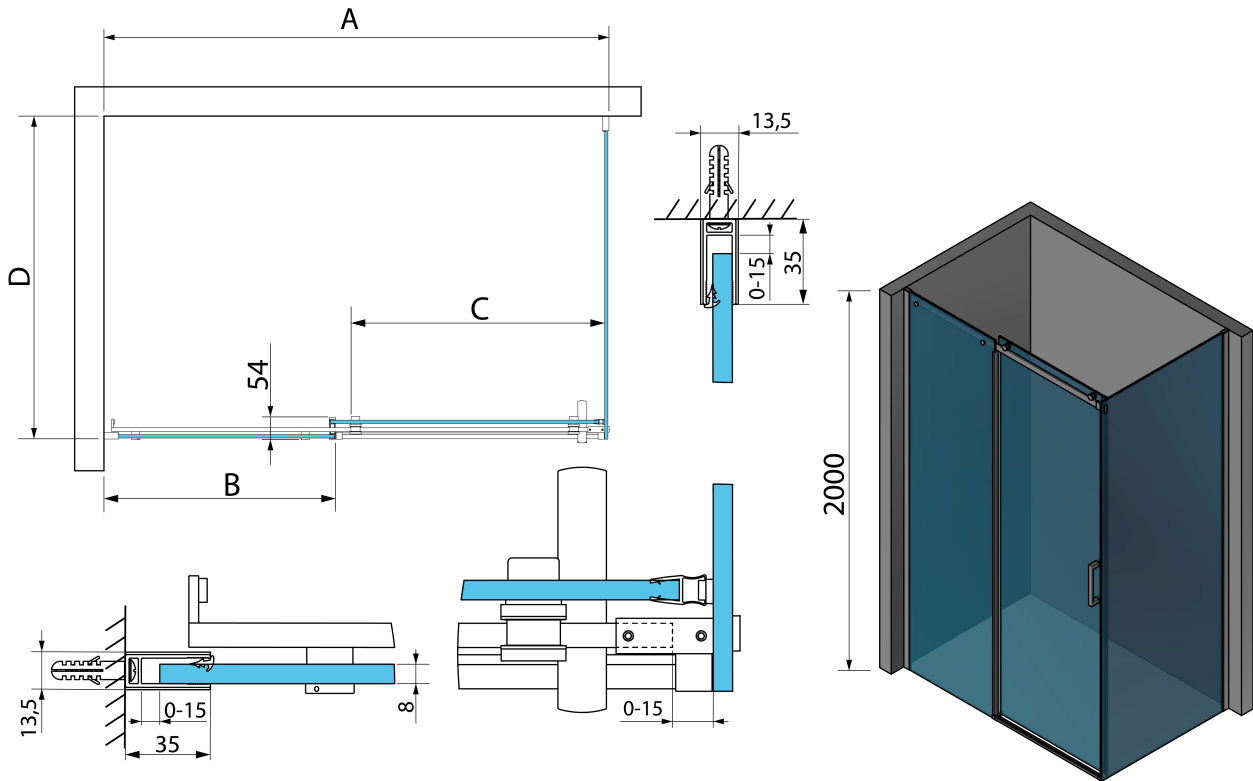

Depth: 1000 mm

Properties

Profile colour: Chrome - polished aluminum

Shape: Rectangular shower enclosures

Type of opening: Sliding door

Opening direction: Versatile

Opening width: 646 mm

Glass colour: TRANSPARENT glass

Glass finish: Antidrop

Glass thickness: 8 mm

Properties: Frameless design

Weight / Piece: 101.1 kg

Packaging: 4 Piece

Warranty: 2 years

**THRON SQUARE rectangular screen 1500x1000mm,
square rollers**

Technical sheet

MODEL	A	B	C	D
TL1070-500x	990-1020	458mm	396mm	680-695
TL1080-500x	990-1020	458mm	396mm	780-795
TL1090-500x	990-1020	458mm	396mm	880-895
TL1010-500x	990-1020	458mm	396mm	980-995
TL1170-500x	1090-1110	508mm	446mm	680-695
TL1180-500x	1090-1110	508mm	446mm	780-795
TL1190-500x	1090-1110	508mm	446mm	880-895
TL1110-500x	1090-1110	508mm	446mm	980-995
TL1270-500x	1190-1210	558mm	496mm	680-695
TL1280-500x	1190-1210	558mm	496mm	780-795
TL1290-500x	1190-1210	558mm	496mm	880-895
TL1210-500x	1190-1210	558mm	496mm	980-995
TL1370-500x	1290-1310	608mm	546mm	680-695
TL1380-500x	1290-1310	608mm	546mm	780-795

MODEL	A	B	C	D
TL1390-500x	1290-1310	608mm	546mm	880-895
TL1310-500x	1290-1310	608mm	546mm	980-995
TL1470-500x	1390-1410	658mm	596mm	680-695
TL1480-500x	1390-1410	658mm	596mm	780-795
TL1490-500x	1390-1410	658mm	596mm	880-895
TL1410-500x	1390-1410	658mm	596mm	980-995
TL1570-500x	1490-1510	708mm	646mm	680-695
TL1580-500x	1490-1510	708mm	646mm	780-795
TL1590-500x	1490-1510	708mm	646mm	880-895
TL1510-500x	1490-1510	708mm	646mm	980-995
TL1670-500x	1590-1610	808mm	646mm	680-695
TL1680-500x	1590-1610	808mm	646mm	780-795
TL1690-500x	1590-1610	808mm	646mm	880-895
TL1610-500x	1590-1610	808mm	646mm	980-995