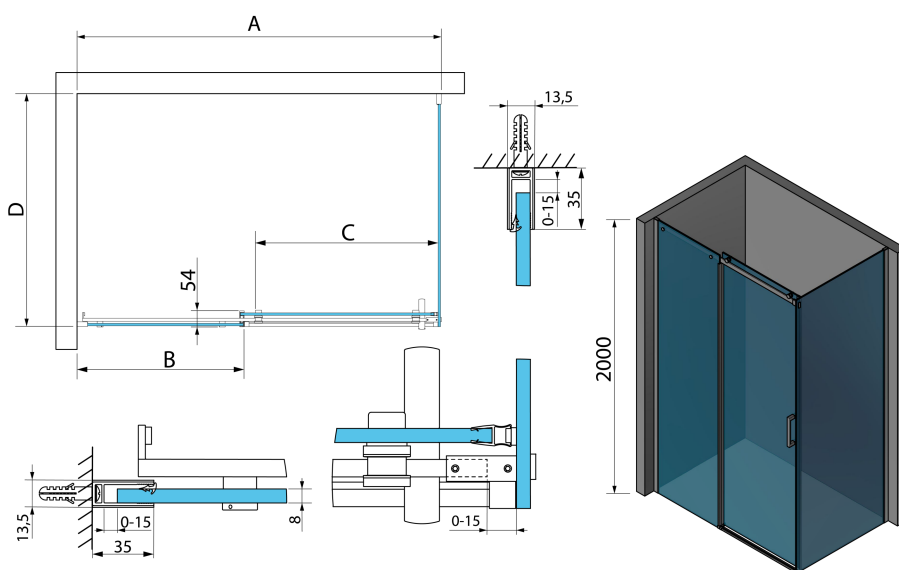

THRON SQUARE rectangular screen 1500x1000mm, square rollers

Order code: TL1510-5002

Size

Width: 1500 mm
Height: 2000 mm
Depth: 1000 mm

Properties

Warranty: 2 years

Technical sheet

MODEL	A	B	C	D
TL1070-500x	990-1020	458mm	396mm	680-695
TL1080-500x	990-1020	458mm	396mm	780-795
TL1090-500x	990-1020	458mm	396mm	880-895
TL1010-500x	990-1020	458mm	396mm	980-995
TL1170-500x	1090-1110	508mm	446mm	680-695
TL1180-500x	1090-1110	508mm	446mm	780-795
TL1190-500x	1090-1110	508mm	446mm	880-895
TL1110-500x	1090-1110	508mm	446mm	980-995
TL1270-500x	1190-1210	558mm	496mm	680-695
TL1280-500x	1190-1210	558mm	496mm	780-795
TL1290-500x	1190-1210	558mm	496mm	880-895
TL1210-500x	1190-1210	558mm	496mm	980-995
TL1370-500x	1290-1310	608mm	546mm	680-695
TL1380-500x	1290-1310	608mm	546mm	780-795

MODEL	A	B	C	D
TL1390-500x	1290-1310	608mm	546mm	880-895
TL1310-500x	1290-1310	608mm	546mm	980-995
TL1470-500x	1390-1410	658mm	596mm	680-695
TL1480-500x	1390-1410	658mm	596mm	780-795
TL1490-500x	1390-1410	658mm	596mm	880-895
TL1410-500x	1390-1410	658mm	596mm	980-995
TL1570-500x	1490-1510	708mm	646mm	680-695
TL1580-500x	1490-1510	708mm	646mm	780-795
TL1590-500x	1490-1510	708mm	646mm	880-895
TL1510-500x	1490-1510	708mm	646mm	980-995
TL1670-500x	1590-1610	808mm	646mm	680-695
TL1680-500x	1590-1610	808mm	646mm	780-795
TL1690-500x	1590-1610	808mm	646mm	880-895
TL1610-500x	1590-1610	808mm	646mm	980-995