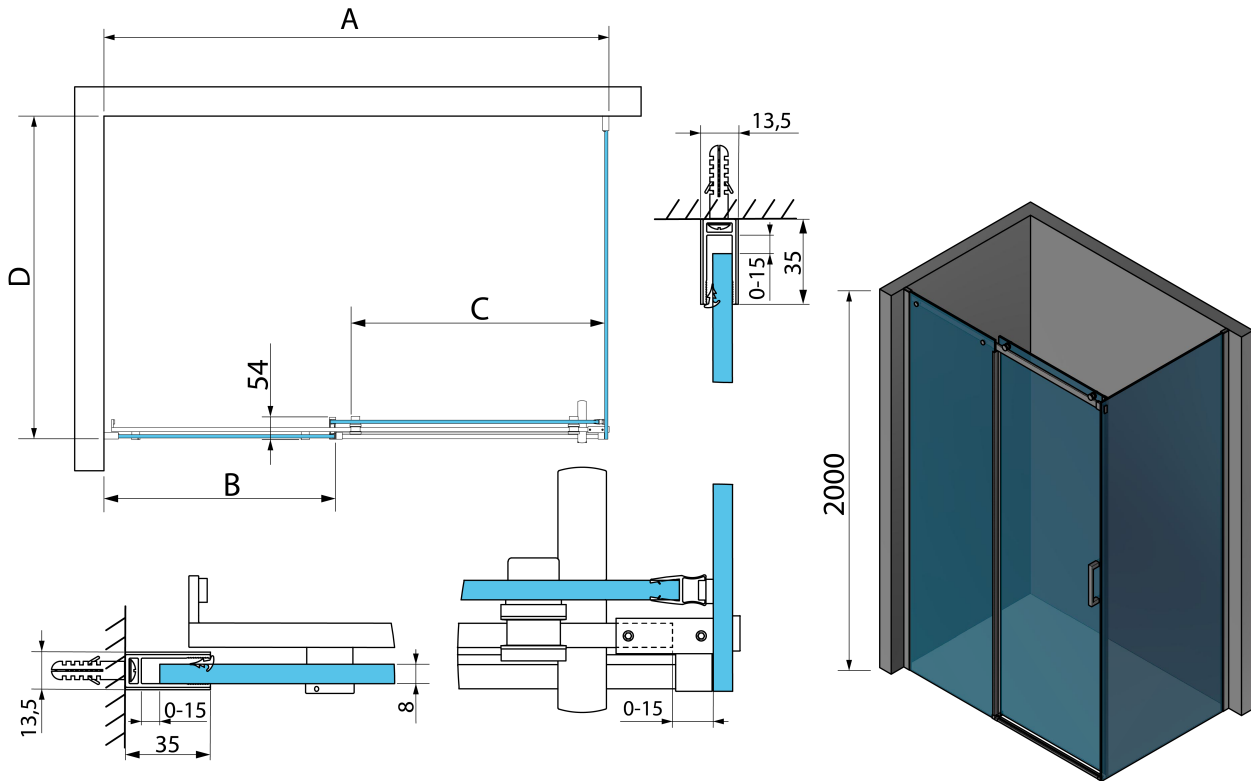

Depth: 900 mm

Properties

Profile colour: Chrome - polished aluminum

Shape: Rectangular shower enclosures

Type of opening: Sliding door

Opening direction: Versatile

Opening width: 646 mm

Glass colour: TRANSPARENT glass

Glass finish: Antidrop

Glass thickness: 8 mm

Properties: Frameless design

Weight / Piece: 97.1 kg

Packaging: 4 Piece

Warranty: 2 years

**THRON SQUARE rectangular screen 1500x900mm,
square rollers**

Technical sheet

MODEL	A	B	C	D
TL1070-500x	990-1020	458mm	396mm	680-695
TL1080-500x	990-1020	458mm	396mm	780-795
TL1090-500x	990-1020	458mm	396mm	880-895
TL1010-500x	990-1020	458mm	396mm	980-995
TL1170-500x	1090-1110	508mm	446mm	680-695
TL1180-500x	1090-1110	508mm	446mm	780-795
TL1190-500x	1090-1110	508mm	446mm	880-895
TL1110-500x	1090-1110	508mm	446mm	980-995
TL1270-500x	1190-1210	558mm	496mm	680-695
TL1280-500x	1190-1210	558mm	496mm	780-795
TL1290-500x	1190-1210	558mm	496mm	880-895
TL1210-500x	1190-1210	558mm	496mm	980-995
TL1370-500x	1290-1310	608mm	546mm	680-695
TL1380-500x	1290-1310	608mm	546mm	780-795

MODEL	A	B	C	D
TL1390-500x	1290-1310	608mm	546mm	880-895
TL1310-500x	1290-1310	608mm	546mm	980-995
TL1470-500x	1390-1410	658mm	596mm	680-695
TL1480-500x	1390-1410	658mm	596mm	780-795
TL1490-500x	1390-1410	658mm	596mm	880-895
TL1410-500x	1390-1410	658mm	596mm	980-995
TL1570-500x	1490-1510	708mm	646mm	680-695
TL1580-500x	1490-1510	708mm	646mm	780-795
TL1590-500x	1490-1510	708mm	646mm	880-895
TL1510-500x	1490-1510	708mm	646mm	980-995
TL1670-500x	1590-1610	808mm	646mm	680-695
TL1680-500x	1590-1610	808mm	646mm	780-795
TL1690-500x	1590-1610	808mm	646mm	880-895
TL1610-500x	1590-1610	808mm	646mm	980-995