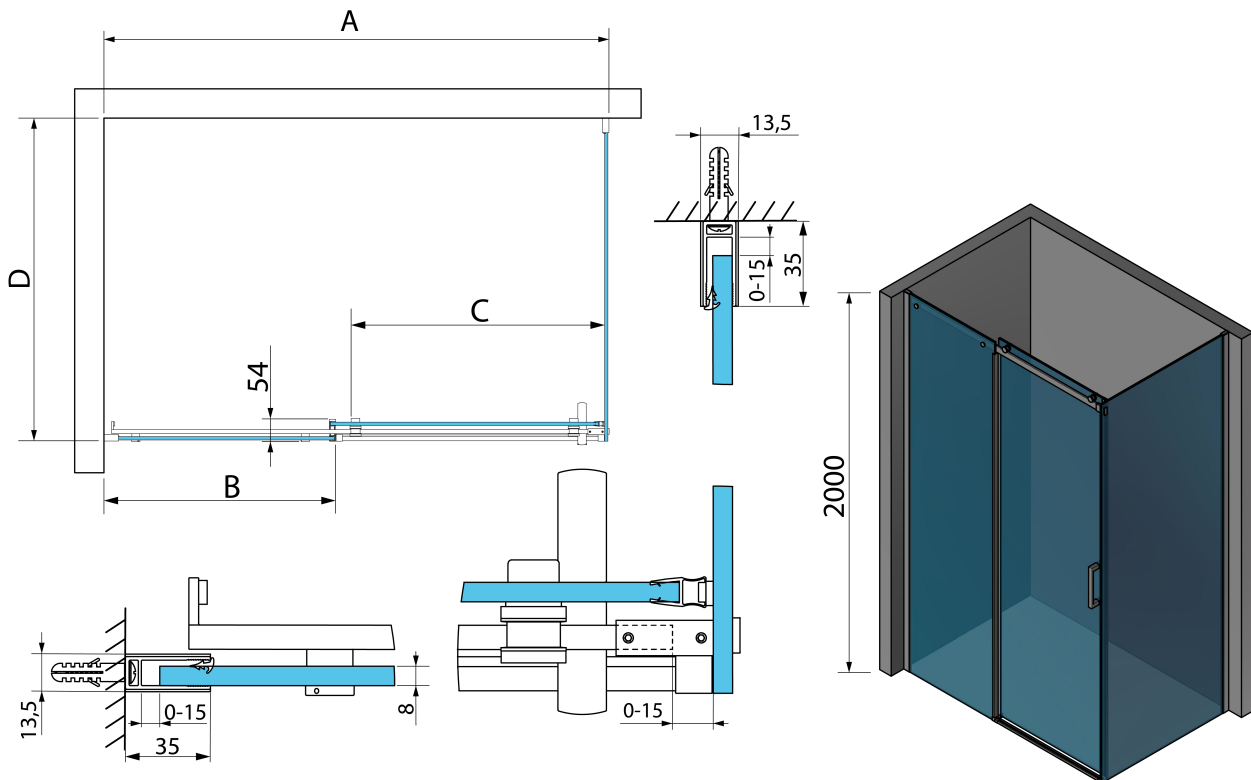

## Size

**Width:** 1500 mm

**Height:** 2000 mm

**Depth:** 800 mm

## Properties

**Profile colour:** Chrome - polished aluminum

**Shape:** Rectangular shower enclosures

**Type of opening:** Sliding door

**Opening direction:** Versatile

**Opening width:** 646 mm

**Glass colour:** TRANSPARENT glass

**Technical sheet**

MODEL	A	B	C	D
TL1070-500x	990-1020	458mm	396mm	680-695
TL1080-500x	990-1020	458mm	396mm	780-795
TL1090-500x	990-1020	458mm	396mm	880-895
TL1010-500x	990-1020	458mm	396mm	980-995
TL1170-500x	1090-1110	508mm	446mm	680-695
TL1180-500x	1090-1110	508mm	446mm	780-795
TL1190-500x	1090-1110	508mm	446mm	880-895
TL1110-500x	1090-1110	508mm	446mm	980-995
TL1270-500x	1190-1210	558mm	496mm	680-695
TL1280-500x	1190-1210	558mm	496mm	780-795
TL1290-500x	1190-1210	558mm	496mm	880-895
TL1210-500x	1190-1210	558mm	496mm	980-995
TL1370-500x	1290-1310	608mm	546mm	680-695
TL1380-500x	1290-1310	608mm	546mm	780-795

MODEL	A	B	C	D
TL1390-500x	1290-1310	608mm	546mm	880-895
TL1310-500x	1290-1310	608mm	546mm	980-995
TL1470-500x	1390-1410	658mm	596mm	680-695
TL1480-500x	1390-1410	658mm	596mm	780-795
TL1490-500x	1390-1410	658mm	596mm	880-895
TL1410-500x	1390-1410	658mm	596mm	980-995
TL1570-500x	1490-1510	708mm	646mm	680-695
TL1580-500x	1490-1510	708mm	646mm	780-795
TL1590-500x	1490-1510	708mm	646mm	880-895
TL1510-500x	1490-1510	708mm	646mm	980-995
TL1670-500x	1590-1610	808mm	646mm	680-695
TL1680-500x	1590-1610	808mm	646mm	780-795
TL1690-500x	1590-1610	808mm	646mm	880-895
TL1610-500x	1590-1610	808mm	646mm	980-995