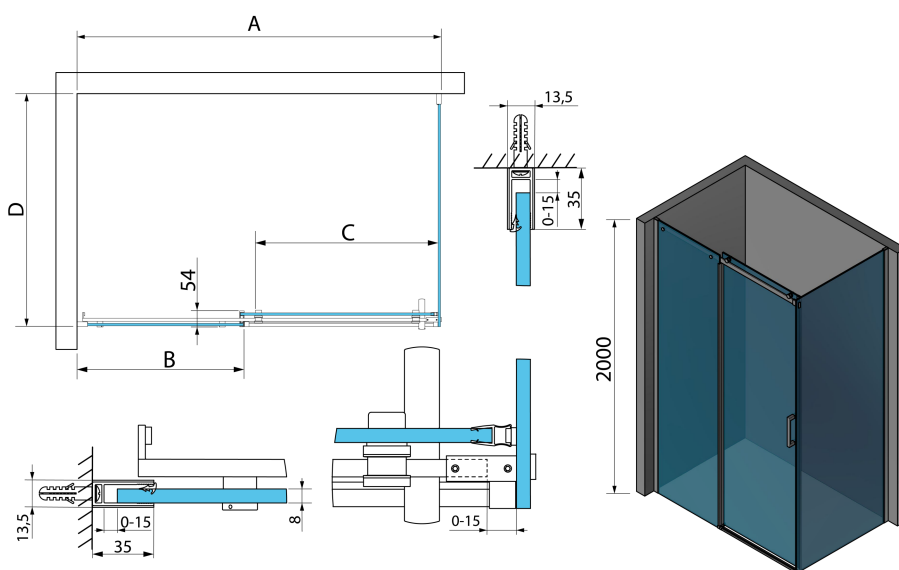

THRON SQUARE rectangular screen 1500x800mm, square rollers

Order code: TL1580-5002

Size

Width: 1500 mm
 Height: 2000 mm
 Depth: 800 mm

Properties

Warranty: 2 years

Technical sheet

MODEL	A	B	C	D
TL1070-500x	990-1020	458mm	396mm	680-695
TL1080-500x	990-1020	458mm	396mm	780-795
TL1090-500x	990-1020	458mm	396mm	880-895
TL1010-500x	990-1020	458mm	396mm	980-995
TL1170-500x	1090-1110	508mm	446mm	680-695
TL1180-500x	1090-1110	508mm	446mm	780-795
TL1190-500x	1090-1110	508mm	446mm	880-895
TL1110-500x	1090-1110	508mm	446mm	980-995
TL1270-500x	1190-1210	558mm	496mm	680-695
TL1280-500x	1190-1210	558mm	496mm	780-795
TL1290-500x	1190-1210	558mm	496mm	880-895
TL1210-500x	1190-1210	558mm	496mm	980-995
TL1370-500x	1290-1310	608mm	546mm	680-695
TL1380-500x	1290-1310	608mm	546mm	780-795

MODEL	A	B	C	D
TL1390-500x	1290-1310	608mm	546mm	880-895
TL1310-500x	1290-1310	608mm	546mm	980-995
TL1470-500x	1390-1410	658mm	596mm	680-695
TL1480-500x	1390-1410	658mm	596mm	780-795
TL1490-500x	1390-1410	658mm	596mm	880-895
TL1410-500x	1390-1410	658mm	596mm	980-995
TL1570-500x	1490-1510	708mm	646mm	680-695
TL1580-500x	1490-1510	708mm	646mm	780-795
TL1590-500x	1490-1510	708mm	646mm	880-895
TL1510-500x	1490-1510	708mm	646mm	980-995
TL1670-500x	1590-1610	808mm	646mm	680-695
TL1680-500x	1590-1610	808mm	646mm	780-795
TL1690-500x	1590-1610	808mm	646mm	880-895
TL1610-500x	1590-1610	808mm	646mm	980-995