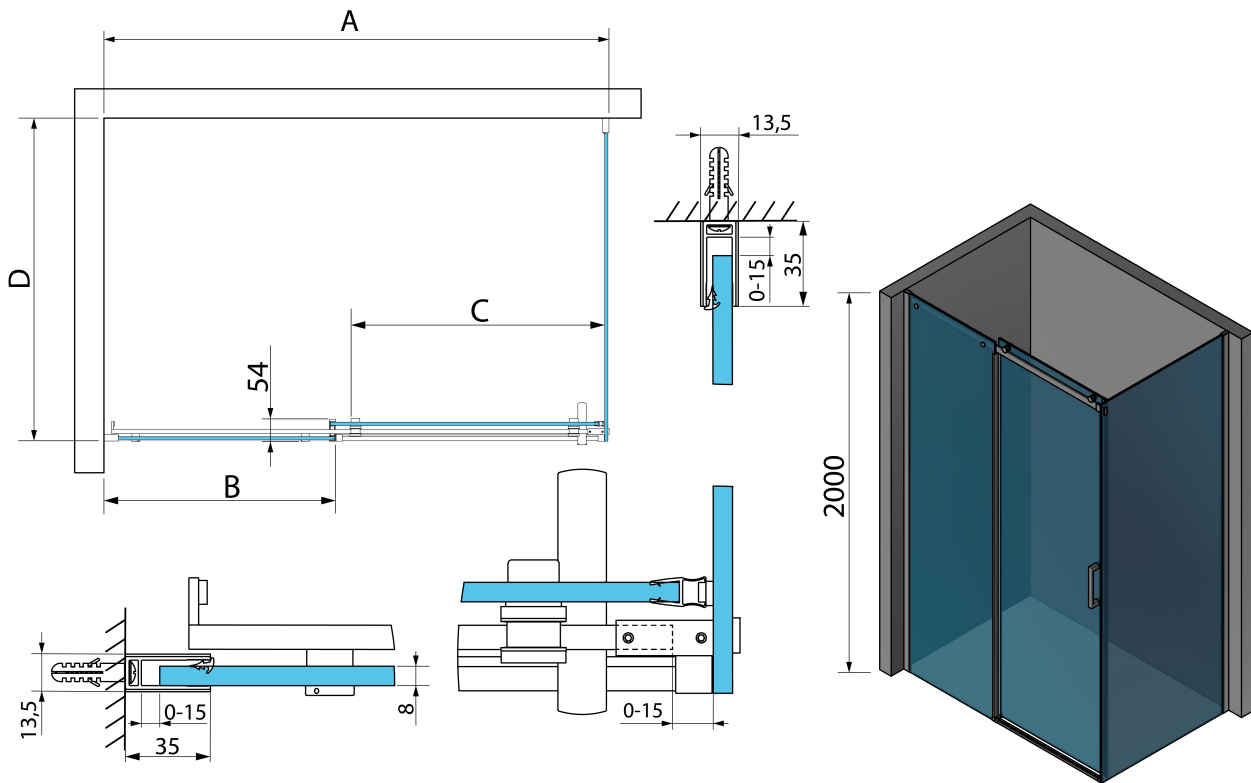

## Size

**Width:** 1500 mm

**Height:** 2000 mm

**Depth:** 700 mm

## Properties

**Profile colour:** Chrome - polished aluminum

**Shape:** Rectangular shower enclosures

**Type of opening:** Sliding door

**Opening direction:** Versatile

**Opening width:** 646 mm

**Glass colour:** TRANSPARENT glass

**Technical sheet**

MODEL	A	B	C	D
TL1070-500x	990-1020	458mm	396mm	680-695
TL1080-500x	990-1020	458mm	396mm	780-795
TL1090-500x	990-1020	458mm	396mm	880-895
TL1010-500x	990-1020	458mm	396mm	980-995
TL1170-500x	1090-1110	508mm	446mm	680-695
TL1180-500x	1090-1110	508mm	446mm	780-795
TL1190-500x	1090-1110	508mm	446mm	880-895
TL1110-500x	1090-1110	508mm	446mm	980-995
TL1270-500x	1190-1210	558mm	496mm	680-695
TL1280-500x	1190-1210	558mm	496mm	780-795
TL1290-500x	1190-1210	558mm	496mm	880-895
TL1210-500x	1190-1210	558mm	496mm	980-995
TL1370-500x	1290-1310	608mm	546mm	680-695
TL1380-500x	1290-1310	608mm	546mm	780-795

MODEL	A	B	C	D
TL1390-500x	1290-1310	608mm	546mm	880-895
TL1310-500x	1290-1310	608mm	546mm	980-995
TL1470-500x	1390-1410	658mm	596mm	680-695
TL1480-500x	1390-1410	658mm	596mm	780-795
TL1490-500x	1390-1410	658mm	596mm	880-895
TL1410-500x	1390-1410	658mm	596mm	980-995
TL1570-500x	1490-1510	708mm	646mm	680-695
TL1580-500x	1490-1510	708mm	646mm	780-795
TL1590-500x	1490-1510	708mm	646mm	880-895
TL1510-500x	1490-1510	708mm	646mm	980-995
TL1670-500x	1590-1610	808mm	646mm	680-695
TL1680-500x	1590-1610	808mm	646mm	780-795
TL1690-500x	1590-1610	808mm	646mm	880-895
TL1610-500x	1590-1610	808mm	646mm	980-995