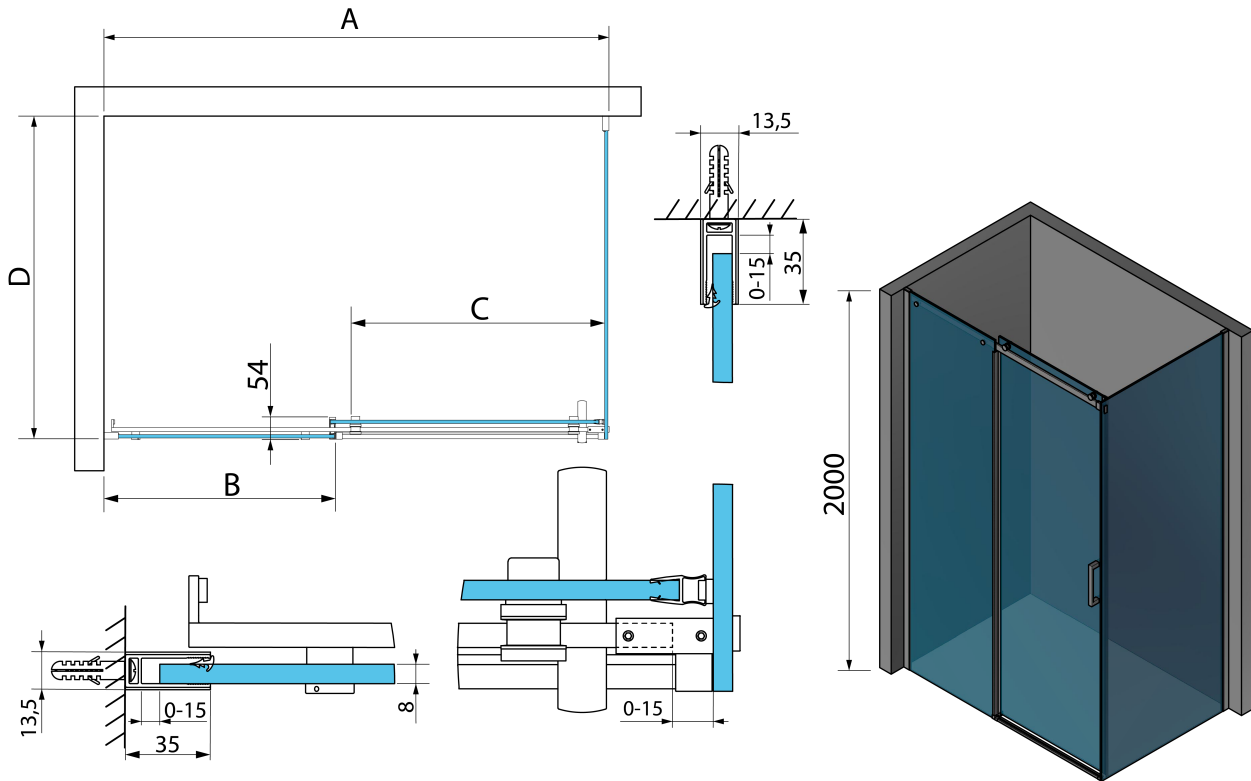

## Size

**Width:** 1500 mm

**Height:** 2000 mm

**Depth:** 700 mm

## Properties

**Profile colour:** Chrome - polished aluminum

**Shape:** Rectangular shower enclosures

**Type of opening:** Sliding door

**Opening direction:** Versatile

**Opening width:** 646 mm

**Glass colour:** TRANSPARENT glass

**Technical sheet**

MODEL	A	B	C	D
TL1070-500x	990-1020	458mm	396mm	680-695
TL1080-500x	990-1020	458mm	396mm	780-795
TL1090-500x	990-1020	458mm	396mm	880-895
TL1010-500x	990-1020	458mm	396mm	980-995
TL1170-500x	1090-1110	508mm	446mm	680-695
TL1180-500x	1090-1110	508mm	446mm	780-795
TL1190-500x	1090-1110	508mm	446mm	880-895
TL1110-500x	1090-1110	508mm	446mm	980-995
TL1270-500x	1190-1210	558mm	496mm	680-695
TL1280-500x	1190-1210	558mm	496mm	780-795
TL1290-500x	1190-1210	558mm	496mm	880-895
TL1210-500x	1190-1210	558mm	496mm	980-995
TL1370-500x	1290-1310	608mm	546mm	680-695
TL1380-500x	1290-1310	608mm	546mm	780-795

MODEL	A	B	C	D
TL1390-500x	1290-1310	608mm	546mm	880-895
TL1310-500x	1290-1310	608mm	546mm	980-995
TL1470-500x	1390-1410	658mm	596mm	680-695
TL1480-500x	1390-1410	658mm	596mm	780-795
TL1490-500x	1390-1410	658mm	596mm	880-895
TL1410-500x	1390-1410	658mm	596mm	980-995
TL1570-500x	1490-1510	708mm	646mm	680-695
TL1580-500x	1490-1510	708mm	646mm	780-795
TL1590-500x	1490-1510	708mm	646mm	880-895
TL1510-500x	1490-1510	708mm	646mm	980-995
TL1670-500x	1590-1610	808mm	646mm	680-695
TL1680-500x	1590-1610	808mm	646mm	780-795
TL1690-500x	1590-1610	808mm	646mm	880-895
TL1610-500x	1590-1610	808mm	646mm	980-995