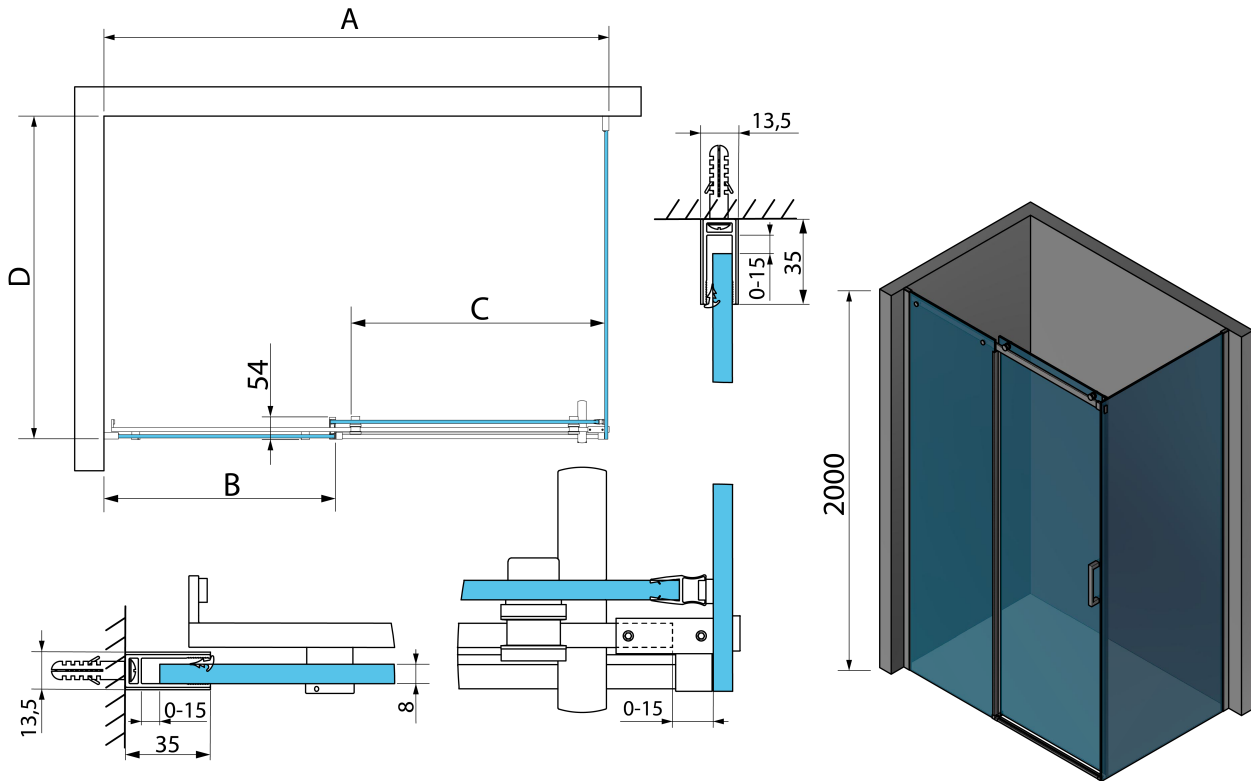

THRON SQUARE rectangular screen 1400x1000mm, square rollers

Order code: TL1410-5002

Basic information

Brand: Polysan
Series: THRON

Size

Width: 1400 mm
Height: 2000 mm
Depth: 1000 mm

Properties

Profile colour: Chrome - polished aluminum
Shape: Rectangular shower enclosures
Type of opening: Sliding door
Opening direction: Versatile
Opening width: 596 mm
Glass colour: TRANSPARENT glass
Glass finish: Antidrop
Glass thickness: 8 mm
Properties: Frameless design
Weight / Piece: 98.1 kg
Packaging: 3 Piece
Warranty: 2 years

**THRON SQUARE rectangular screen 1400x1000mm,
square rollers**

Technical sheet

MODEL	A	B	C	D
TL1070-500x	990-1020	458mm	396mm	680-695
TL1080-500x	990-1020	458mm	396mm	780-795
TL1090-500x	990-1020	458mm	396mm	880-895
TL1010-500x	990-1020	458mm	396mm	980-995
TL1170-500x	1090-1110	508mm	446mm	680-695
TL1180-500x	1090-1110	508mm	446mm	780-795
TL1190-500x	1090-1110	508mm	446mm	880-895
TL1110-500x	1090-1110	508mm	446mm	980-995
TL1270-500x	1190-1210	558mm	496mm	680-695
TL1280-500x	1190-1210	558mm	496mm	780-795
TL1290-500x	1190-1210	558mm	496mm	880-895
TL1210-500x	1190-1210	558mm	496mm	980-995
TL1370-500x	1290-1310	608mm	546mm	680-695
TL1380-500x	1290-1310	608mm	546mm	780-795

MODEL	A	B	C	D
TL1390-500x	1290-1310	608mm	546mm	880-895
TL1310-500x	1290-1310	608mm	546mm	980-995
TL1470-500x	1390-1410	658mm	596mm	680-695
TL1480-500x	1390-1410	658mm	596mm	780-795
TL1490-500x	1390-1410	658mm	596mm	880-895
TL1410-500x	1390-1410	658mm	596mm	980-995
TL1570-500x	1490-1510	708mm	646mm	680-695
TL1580-500x	1490-1510	708mm	646mm	780-795
TL1590-500x	1490-1510	708mm	646mm	880-895
TL1510-500x	1490-1510	708mm	646mm	980-995
TL1670-500x	1590-1610	808mm	646mm	680-695
TL1680-500x	1590-1610	808mm	646mm	780-795
TL1690-500x	1590-1610	808mm	646mm	880-895
TL1610-500x	1590-1610	808mm	646mm	980-995