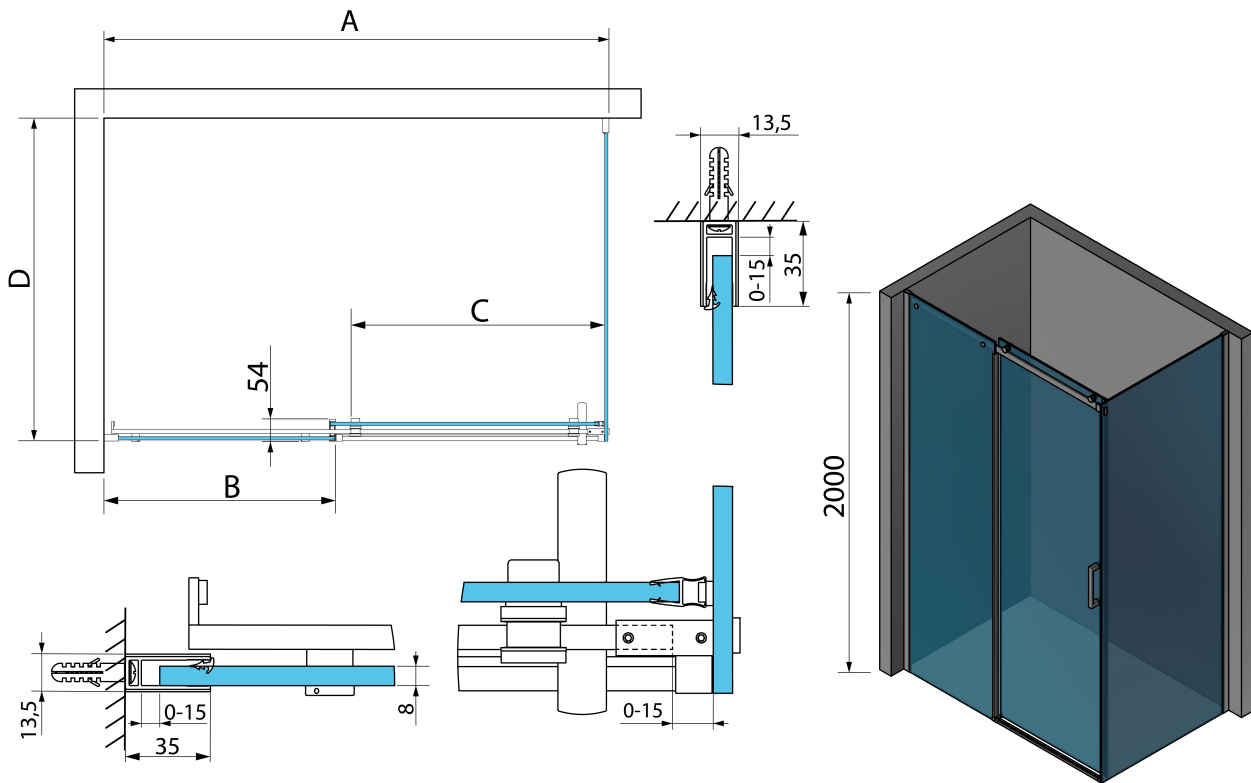

THRON SQUARE rectangular screen 1400x1000mm, square rollers

Order code: TL1410-5002

Basic information

Brand: Polysan
Series: THRON

Size

Width: 1400 mm
Height: 2000 mm
Depth: 1000 mm

Properties

Profile colour: Chrome - polished aluminum
Shape: Rectangular shower enclosures
Type of opening: Sliding door
Opening direction: Versatile
Opening width: 596 mm
Glass colour: TRANSPARENT glass
Glass finish: Antidrop
Glass thickness: 8 mm
Properties: Frameless design
Weight / Piece: 98.1 kg
Packaging: 3 Piece
Warranty: 2 years

**THRON SQUARE rectangular screen 1400x1000mm,
square rollers**

Technical sheet

MODEL	A	B	C	D
TL1070-500x	990-1020	458mm	396mm	680-695
TL1080-500x	990-1020	458mm	396mm	780-795
TL1090-500x	990-1020	458mm	396mm	880-895
TL1010-500x	990-1020	458mm	396mm	980-995
TL1170-500x	1090-1110	508mm	446mm	680-695
TL1180-500x	1090-1110	508mm	446mm	780-795
TL1190-500x	1090-1110	508mm	446mm	880-895
TL1110-500x	1090-1110	508mm	446mm	980-995
TL1270-500x	1190-1210	558mm	496mm	680-695
TL1280-500x	1190-1210	558mm	496mm	780-795
TL1290-500x	1190-1210	558mm	496mm	880-895
TL1210-500x	1190-1210	558mm	496mm	980-995
TL1370-500x	1290-1310	608mm	546mm	680-695
TL1380-500x	1290-1310	608mm	546mm	780-795

MODEL	A	B	C	D
TL1390-500x	1290-1310	608mm	546mm	880-895
TL1310-500x	1290-1310	608mm	546mm	980-995
TL1470-500x	1390-1410	658mm	596mm	680-695
TL1480-500x	1390-1410	658mm	596mm	780-795
TL1490-500x	1390-1410	658mm	596mm	880-895
TL1410-500x	1390-1410	658mm	596mm	980-995
TL1570-500x	1490-1510	708mm	646mm	680-695
TL1580-500x	1490-1510	708mm	646mm	780-795
TL1590-500x	1490-1510	708mm	646mm	880-895
TL1510-500x	1490-1510	708mm	646mm	980-995
TL1670-500x	1590-1610	808mm	646mm	680-695
TL1680-500x	1590-1610	808mm	646mm	780-795
TL1690-500x	1590-1610	808mm	646mm	880-895
TL1610-500x	1590-1610	808mm	646mm	980-995