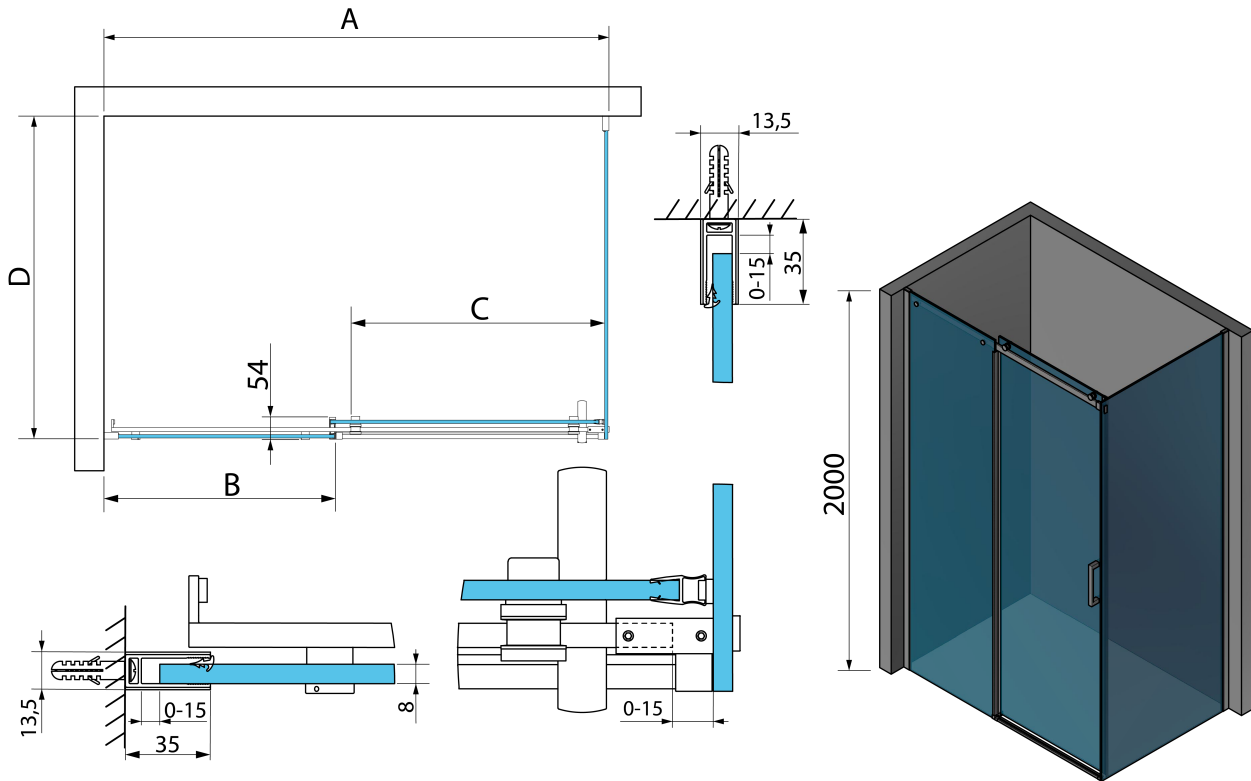

Depth: 900 mm

Properties

Profile colour: Chrome - polished aluminum

Shape: Rectangular shower enclosures

Type of opening: Sliding door

Opening direction: Versatile

Opening width: 596 mm

Glass colour: TRANSPARENT glass

Glass finish: Antidrop

Glass thickness: 8 mm

Properties: Frameless design

Weight / Piece: 94.1 kg

Packaging: 3 Piece

Warranty: 2 years

**THRON SQUARE rectangular screen 1400x900mm,
square rollers**

Technical sheet

MODEL	A	B	C	D
TL1070-500x	990-1020	458mm	396mm	680-695
TL1080-500x	990-1020	458mm	396mm	780-795
TL1090-500x	990-1020	458mm	396mm	880-895
TL1010-500x	990-1020	458mm	396mm	980-995
TL1170-500x	1090-1110	508mm	446mm	680-695
TL1180-500x	1090-1110	508mm	446mm	780-795
TL1190-500x	1090-1110	508mm	446mm	880-895
TL1110-500x	1090-1110	508mm	446mm	980-995
TL1270-500x	1190-1210	558mm	496mm	680-695
TL1280-500x	1190-1210	558mm	496mm	780-795
TL1290-500x	1190-1210	558mm	496mm	880-895
TL1210-500x	1190-1210	558mm	496mm	980-995
TL1370-500x	1290-1310	608mm	546mm	680-695
TL1380-500x	1290-1310	608mm	546mm	780-795

MODEL	A	B	C	D
TL1390-500x	1290-1310	608mm	546mm	880-895
TL1310-500x	1290-1310	608mm	546mm	980-995
TL1470-500x	1390-1410	658mm	596mm	680-695
TL1480-500x	1390-1410	658mm	596mm	780-795
TL1490-500x	1390-1410	658mm	596mm	880-895
TL1410-500x	1390-1410	658mm	596mm	980-995
TL1570-500x	1490-1510	708mm	646mm	680-695
TL1580-500x	1490-1510	708mm	646mm	780-795
TL1590-500x	1490-1510	708mm	646mm	880-895
TL1510-500x	1490-1510	708mm	646mm	980-995
TL1670-500x	1590-1610	808mm	646mm	680-695
TL1680-500x	1590-1610	808mm	646mm	780-795
TL1690-500x	1590-1610	808mm	646mm	880-895
TL1610-500x	1590-1610	808mm	646mm	980-995