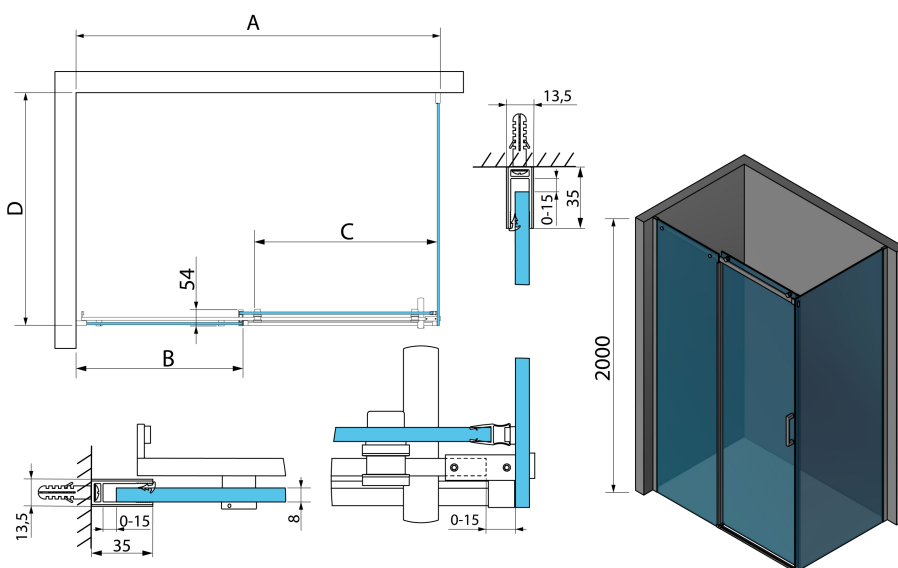

THRON SQUARE rectangular screen 1400x900mm, square rollers

Order code: TL1490-5002

Size

Width: 1400 mm
Height: 2000 mm
Depth: 900 mm

Properties

Warranty: 2 years

Technical sheet

MODEL	A	B	C	D
TL1070-500x	990-1020	458mm	396mm	680-695
TL1080-500x	990-1020	458mm	396mm	780-795
TL1090-500x	990-1020	458mm	396mm	880-895
TL1010-500x	990-1020	458mm	396mm	980-995
TL1170-500x	1090-1110	508mm	446mm	680-695
TL1180-500x	1090-1110	508mm	446mm	780-795
TL1190-500x	1090-1110	508mm	446mm	880-895
TL1110-500x	1090-1110	508mm	446mm	980-995
TL1270-500x	1190-1210	558mm	496mm	680-695
TL1280-500x	1190-1210	558mm	496mm	780-795
TL1290-500x	1190-1210	558mm	496mm	880-895
TL1210-500x	1190-1210	558mm	496mm	980-995
TL1370-500x	1290-1310	608mm	546mm	680-695
TL1380-500x	1290-1310	608mm	546mm	780-795

MODEL	A	B	C	D
TL1390-500x	1290-1310	608mm	546mm	880-895
TL1310-500x	1290-1310	608mm	546mm	980-995
TL1470-500x	1390-1410	658mm	596mm	680-695
TL1480-500x	1390-1410	658mm	596mm	780-795
TL1490-500x	1390-1410	658mm	596mm	880-895
TL1410-500x	1390-1410	658mm	596mm	980-995
TL1570-500x	1490-1510	708mm	646mm	680-695
TL1580-500x	1490-1510	708mm	646mm	780-795
TL1590-500x	1490-1510	708mm	646mm	880-895
TL1510-500x	1490-1510	708mm	646mm	980-995
TL1670-500x	1590-1610	808mm	646mm	680-695
TL1680-500x	1590-1610	808mm	646mm	780-795
TL1690-500x	1590-1610	808mm	646mm	880-895
TL1610-500x	1590-1610	808mm	646mm	980-995