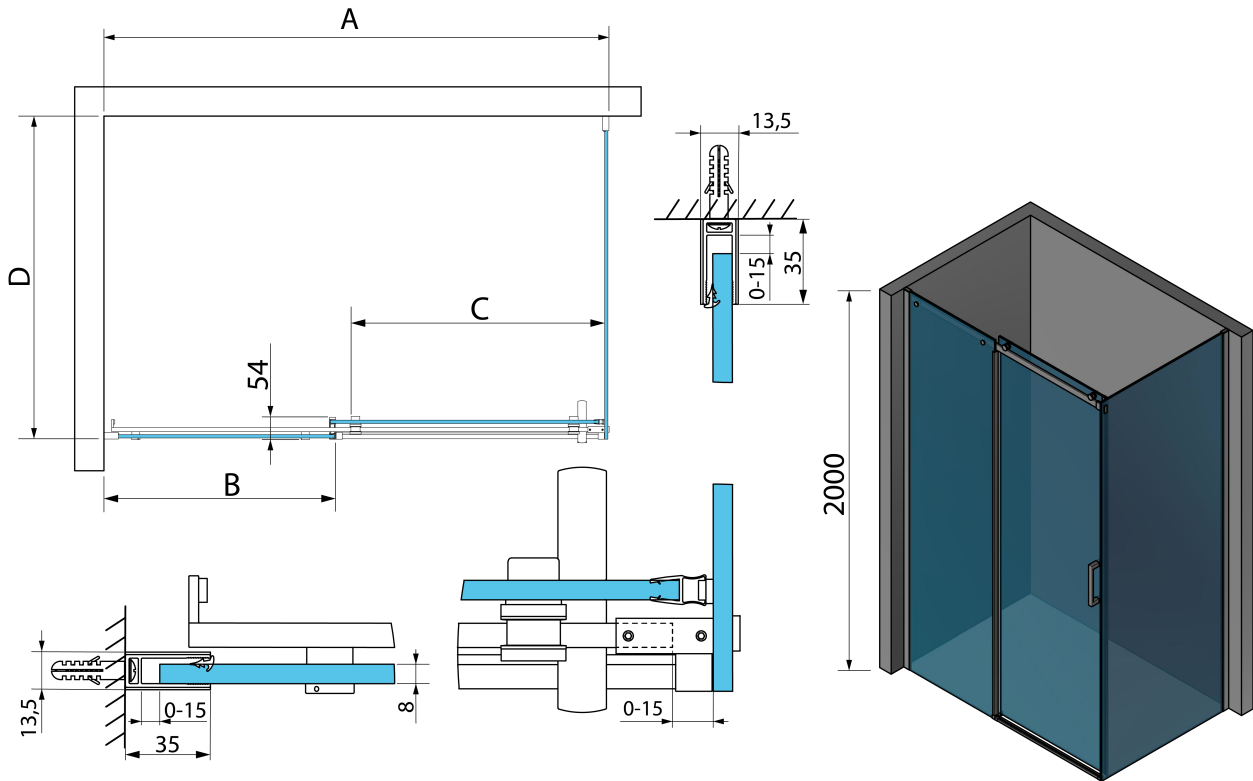

Depth: 800 mm

Properties

Profile colour: Chrome - polished aluminum

Shape: Rectangular shower enclosures

Type of opening: Sliding door

Opening direction: Versatile

Opening width: 596 mm

Glass colour: TRANSPARENT glass

Glass finish: Antidrop

Glass thickness: 8 mm

Properties: Frameless design

Weight / Piece: 90.1 kg

Packaging: 3 Piece

Warranty: 2 years

**THRON SQUARE rectangular screen 1400x800mm,
square rollers**

Technical sheet

MODEL	A	B	C	D
TL1070-500x	990-1020	458mm	396mm	680-695
TL1080-500x	990-1020	458mm	396mm	780-795
TL1090-500x	990-1020	458mm	396mm	880-895
TL1010-500x	990-1020	458mm	396mm	980-995
TL1170-500x	1090-1110	508mm	446mm	680-695
TL1180-500x	1090-1110	508mm	446mm	780-795
TL1190-500x	1090-1110	508mm	446mm	880-895
TL1110-500x	1090-1110	508mm	446mm	980-995
TL1270-500x	1190-1210	558mm	496mm	680-695
TL1280-500x	1190-1210	558mm	496mm	780-795
TL1290-500x	1190-1210	558mm	496mm	880-895
TL1210-500x	1190-1210	558mm	496mm	980-995
TL1370-500x	1290-1310	608mm	546mm	680-695
TL1380-500x	1290-1310	608mm	546mm	780-795

MODEL	A	B	C	D
TL1390-500x	1290-1310	608mm	546mm	880-895
TL1310-500x	1290-1310	608mm	546mm	980-995
TL1470-500x	1390-1410	658mm	596mm	680-695
TL1480-500x	1390-1410	658mm	596mm	780-795
TL1490-500x	1390-1410	658mm	596mm	880-895
TL1410-500x	1390-1410	658mm	596mm	980-995
TL1570-500x	1490-1510	708mm	646mm	680-695
TL1580-500x	1490-1510	708mm	646mm	780-795
TL1590-500x	1490-1510	708mm	646mm	880-895
TL1510-500x	1490-1510	708mm	646mm	980-995
TL1670-500x	1590-1610	808mm	646mm	680-695
TL1680-500x	1590-1610	808mm	646mm	780-795
TL1690-500x	1590-1610	808mm	646mm	880-895
TL1610-500x	1590-1610	808mm	646mm	980-995