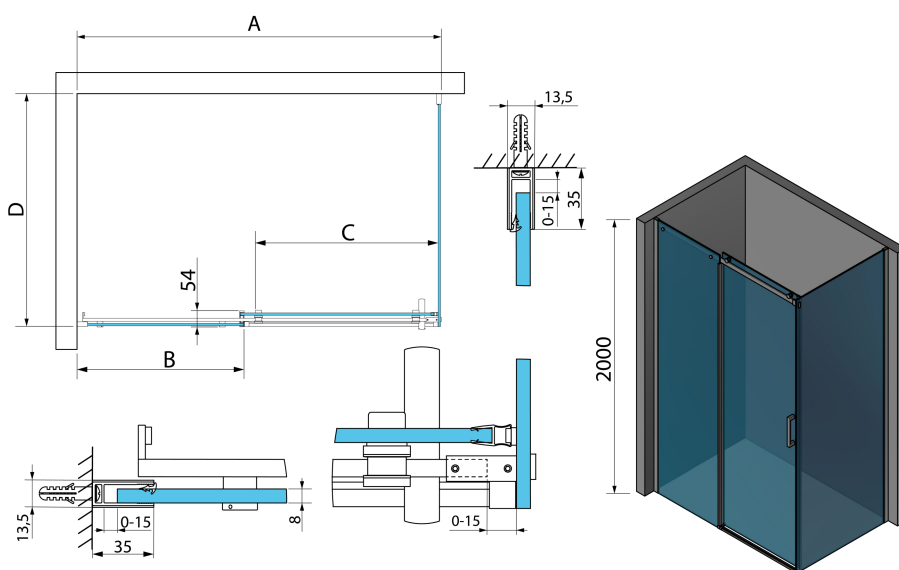

## THRON SQUARE rectangular screen 1400x800mm, square rollers

Order code: TL1480-5002

### Size

Width: 1400 mm  
Height: 2000 mm  
Depth: 800 mm

## Technical sheet

MODEL	A	B	C	D
TL1070-500x	990-1020	458mm	396mm	680-695
TL1080-500x	990-1020	458mm	396mm	780-795
TL1090-500x	990-1020	458mm	396mm	880-895
TL1010-500x	990-1020	458mm	396mm	980-995
TL1170-500x	1090-1110	508mm	446mm	680-695
TL1180-500x	1090-1110	508mm	446mm	780-795
TL1190-500x	1090-1110	508mm	446mm	880-895
TL1110-500x	1090-1110	508mm	446mm	980-995
TL1270-500x	1190-1210	558mm	496mm	680-695
TL1280-500x	1190-1210	558mm	496mm	780-795
TL1290-500x	1190-1210	558mm	496mm	880-895
TL1210-500x	1190-1210	558mm	496mm	980-995
TL1370-500x	1290-1310	608mm	546mm	680-695
TL1380-500x	1290-1310	608mm	546mm	780-795

MODEL	A	B	C	D
TL1390-500x	1290-1310	608mm	546mm	880-895
TL1310-500x	1290-1310	608mm	546mm	980-995
TL1470-500x	1390-1410	658mm	596mm	680-695
TL1480-500x	1390-1410	658mm	596mm	780-795
TL1490-500x	1390-1410	658mm	596mm	880-895
TL1410-500x	1390-1410	658mm	596mm	980-995
TL1570-500x	1490-1510	708mm	646mm	680-695
TL1580-500x	1490-1510	708mm	646mm	780-795
TL1590-500x	1490-1510	708mm	646mm	880-895
TL1510-500x	1490-1510	708mm	646mm	980-995
TL1670-500x	1590-1610	808mm	646mm	680-695
TL1680-500x	1590-1610	808mm	646mm	780-795
TL1690-500x	1590-1610	808mm	646mm	880-895
TL1610-500x	1590-1610	808mm	646mm	980-995