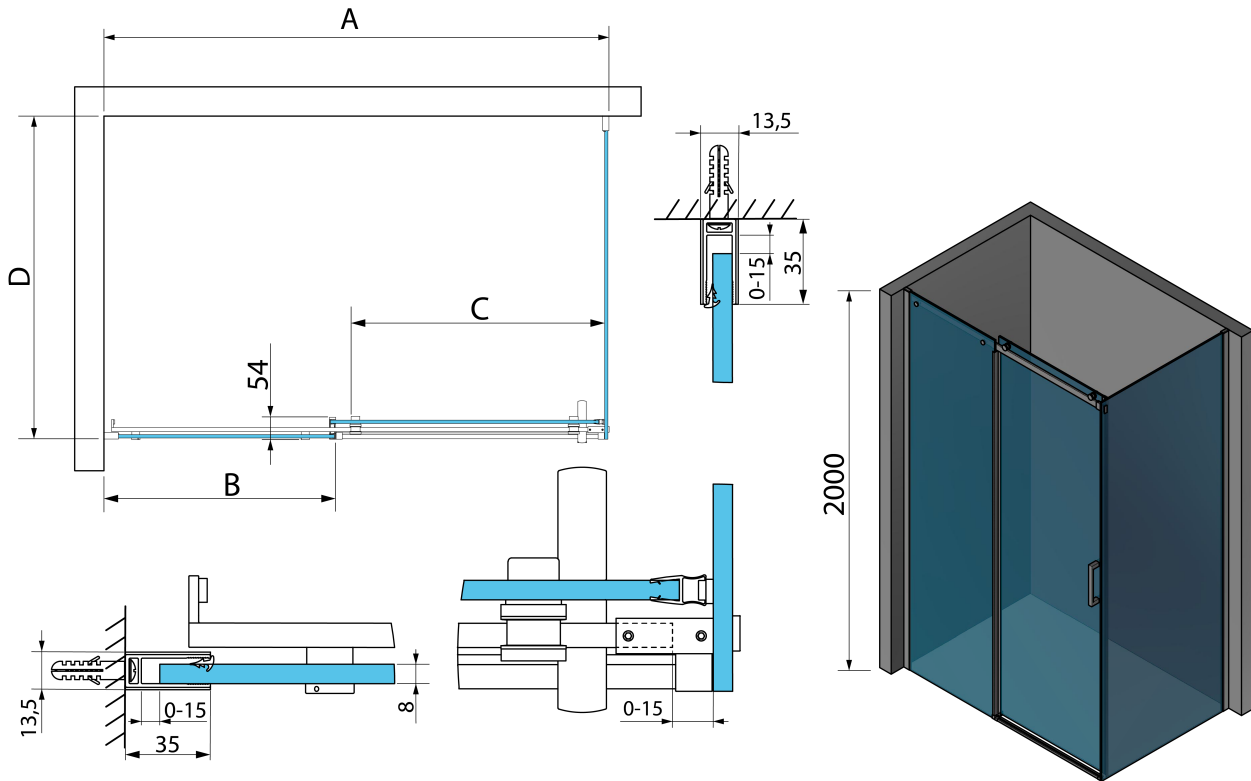

Depth: 700 mm

Properties

Profile colour: Chrome - polished aluminum

Shape: Rectangular shower enclosures

Type of opening: Sliding door

Opening direction: Versatile

Opening width: 596 mm

Glass colour: TRANSPARENT glass

Glass finish: Antidrop

Glass thickness: 8 mm

Properties: Frameless design

Weight / Piece: 86.1 kg

Packaging: 3 Piece

Warranty: 2 years

**THRON SQUARE rectangular screen 1400x700mm,
square rollers**

Technical sheet

MODEL	A	B	C	D
TL1070-500x	990-1020	458mm	396mm	680-695
TL1080-500x	990-1020	458mm	396mm	780-795
TL1090-500x	990-1020	458mm	396mm	880-895
TL1010-500x	990-1020	458mm	396mm	980-995
TL1170-500x	1090-1110	508mm	446mm	680-695
TL1180-500x	1090-1110	508mm	446mm	780-795
TL1190-500x	1090-1110	508mm	446mm	880-895
TL1110-500x	1090-1110	508mm	446mm	980-995
TL1270-500x	1190-1210	558mm	496mm	680-695
TL1280-500x	1190-1210	558mm	496mm	780-795
TL1290-500x	1190-1210	558mm	496mm	880-895
TL1210-500x	1190-1210	558mm	496mm	980-995
TL1370-500x	1290-1310	608mm	546mm	680-695
TL1380-500x	1290-1310	608mm	546mm	780-795

MODEL	A	B	C	D
TL1390-500x	1290-1310	608mm	546mm	880-895
TL1310-500x	1290-1310	608mm	546mm	980-995
TL1470-500x	1390-1410	658mm	596mm	680-695
TL1480-500x	1390-1410	658mm	596mm	780-795
TL1490-500x	1390-1410	658mm	596mm	880-895
TL1410-500x	1390-1410	658mm	596mm	980-995
TL1570-500x	1490-1510	708mm	646mm	680-695
TL1580-500x	1490-1510	708mm	646mm	780-795
TL1590-500x	1490-1510	708mm	646mm	880-895
TL1510-500x	1490-1510	708mm	646mm	980-995
TL1670-500x	1590-1610	808mm	646mm	680-695
TL1680-500x	1590-1610	808mm	646mm	780-795
TL1690-500x	1590-1610	808mm	646mm	880-895
TL1610-500x	1590-1610	808mm	646mm	980-995