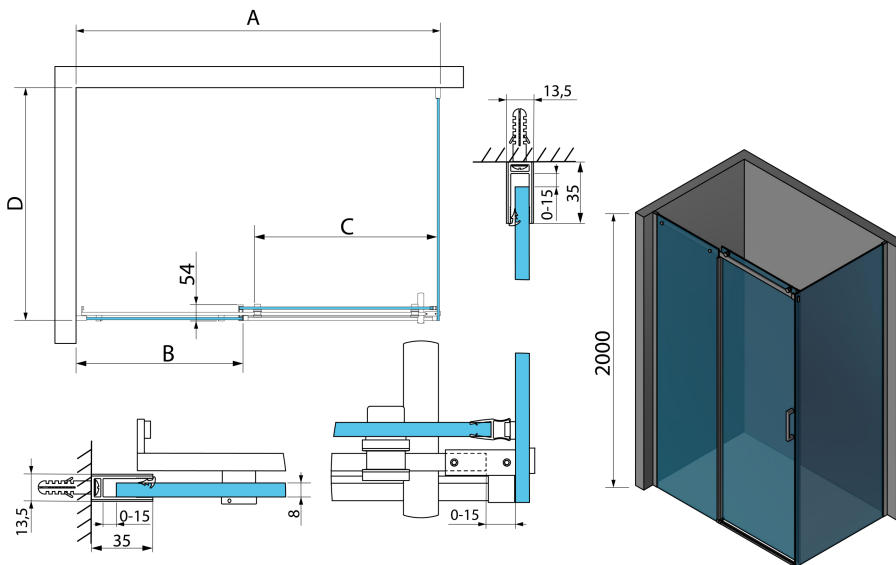

# THRON SQUARE rectangular screen 1400x700mm, square rollers

Order code: TL1470-5002

## Size

Width: 1400 mm  
Height: 2000 mm  
Depth: 700 mm

## Technical sheet

MODEL	A	B	C	D
TL1070-500x	990-1020	458mm	396mm	680-695
TL1080-500x	990-1020	458mm	396mm	780-795
TL1090-500x	990-1020	458mm	396mm	880-895
TL1010-500x	990-1020	458mm	396mm	980-995
TL1170-500x	1090-1110	508mm	446mm	680-695
TL1180-500x	1090-1110	508mm	446mm	780-795
TL1190-500x	1090-1110	508mm	446mm	880-895
TL1110-500x	1090-1110	508mm	446mm	980-995
TL1270-500x	1190-1210	558mm	496mm	680-695
TL1280-500x	1190-1210	558mm	496mm	780-795
TL1290-500x	1190-1210	558mm	496mm	880-895
TL1210-500x	1190-1210	558mm	496mm	980-995
TL1370-500x	1290-1310	608mm	546mm	680-695
TL1380-500x	1290-1310	608mm	546mm	780-795

MODEL	A	B	C	D
TL1390-500x	1290-1310	608mm	546mm	880-895
TL1310-500x	1290-1310	608mm	546mm	980-995
TL1470-500x	1390-1410	658mm	596mm	680-695
TL1480-500x	1390-1410	658mm	596mm	780-795
TL1490-500x	1390-1410	658mm	596mm	880-895
TL1410-500x	1390-1410	658mm	596mm	980-995
TL1570-500x	1490-1510	708mm	646mm	680-695
TL1580-500x	1490-1510	708mm	646mm	780-795
TL1590-500x	1490-1510	708mm	646mm	880-895
TL1510-500x	1490-1510	708mm	646mm	980-995
TL1670-500x	1590-1610	808mm	646mm	680-695
TL1680-500x	1590-1610	808mm	646mm	780-795
TL1690-500x	1590-1610	808mm	646mm	880-895
TL1610-500x	1590-1610	808mm	646mm	980-995