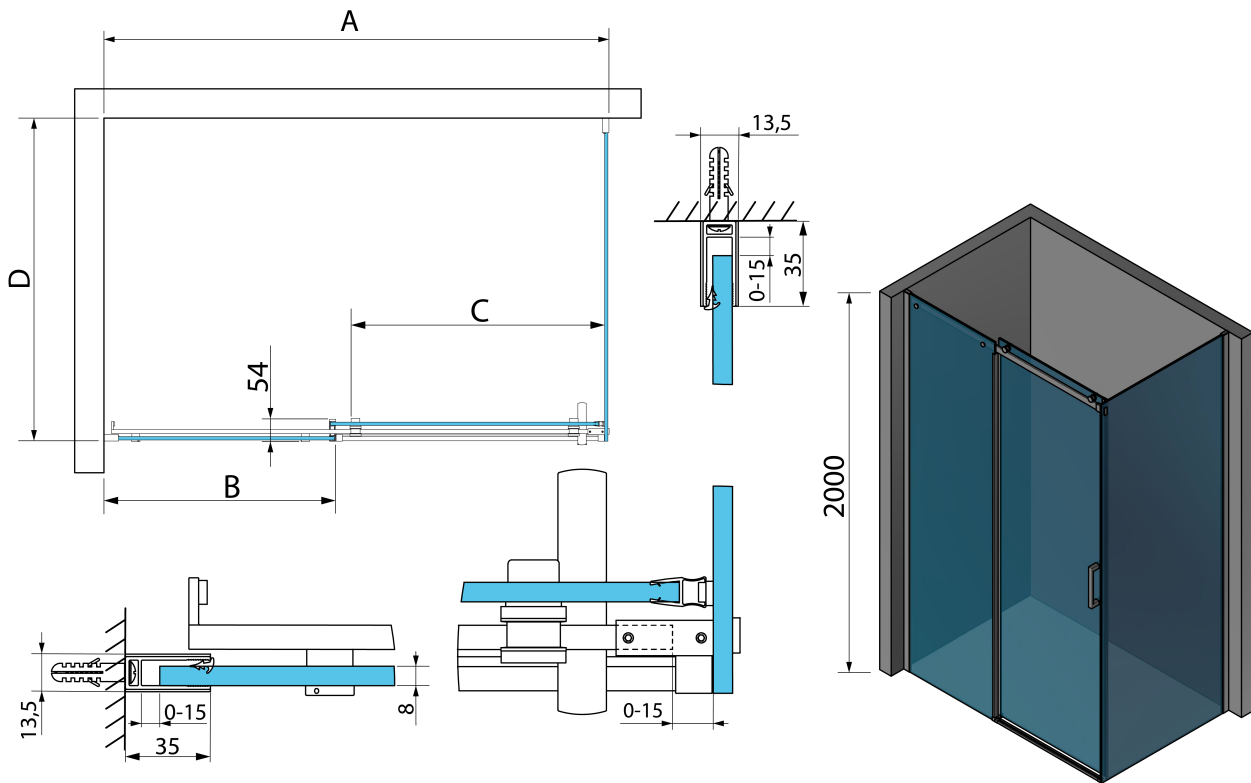

## Size

**Width:** 1300 mm

**Height:** 2000 mm

**Depth:** 1000 mm

## Properties

**Profile colour:** Chrome - polished aluminum

**Shape:** Rectangular shower enclosures

**Type of opening:** Sliding door

**Opening direction:** Versatile

**Opening width:** 546 mm

**Glass colour:** TRANSPARENT glass

**Technical sheet**

MODEL	A	B	C	D
TL1070-500x	990-1020	458mm	396mm	680-695
TL1080-500x	990-1020	458mm	396mm	780-795
TL1090-500x	990-1020	458mm	396mm	880-895
TL1010-500x	990-1020	458mm	396mm	980-995
TL1170-500x	1090-1110	508mm	446mm	680-695
TL1180-500x	1090-1110	508mm	446mm	780-795
TL1190-500x	1090-1110	508mm	446mm	880-895
TL1110-500x	1090-1110	508mm	446mm	980-995
TL1270-500x	1190-1210	558mm	496mm	680-695
TL1280-500x	1190-1210	558mm	496mm	780-795
TL1290-500x	1190-1210	558mm	496mm	880-895
TL1210-500x	1190-1210	558mm	496mm	980-995
TL1370-500x	1290-1310	608mm	546mm	680-695
TL1380-500x	1290-1310	608mm	546mm	780-795

MODEL	A	B	C	D
TL1390-500x	1290-1310	608mm	546mm	880-895
TL1310-500x	1290-1310	608mm	546mm	980-995
TL1470-500x	1390-1410	658mm	596mm	680-695
TL1480-500x	1390-1410	658mm	596mm	780-795
TL1490-500x	1390-1410	658mm	596mm	880-895
TL1410-500x	1390-1410	658mm	596mm	980-995
TL1570-500x	1490-1510	708mm	646mm	680-695
TL1580-500x	1490-1510	708mm	646mm	780-795
TL1590-500x	1490-1510	708mm	646mm	880-895
TL1510-500x	1490-1510	708mm	646mm	980-995
TL1670-500x	1590-1610	808mm	646mm	680-695
TL1680-500x	1590-1610	808mm	646mm	780-795
TL1690-500x	1590-1610	808mm	646mm	880-895
TL1610-500x	1590-1610	808mm	646mm	980-995