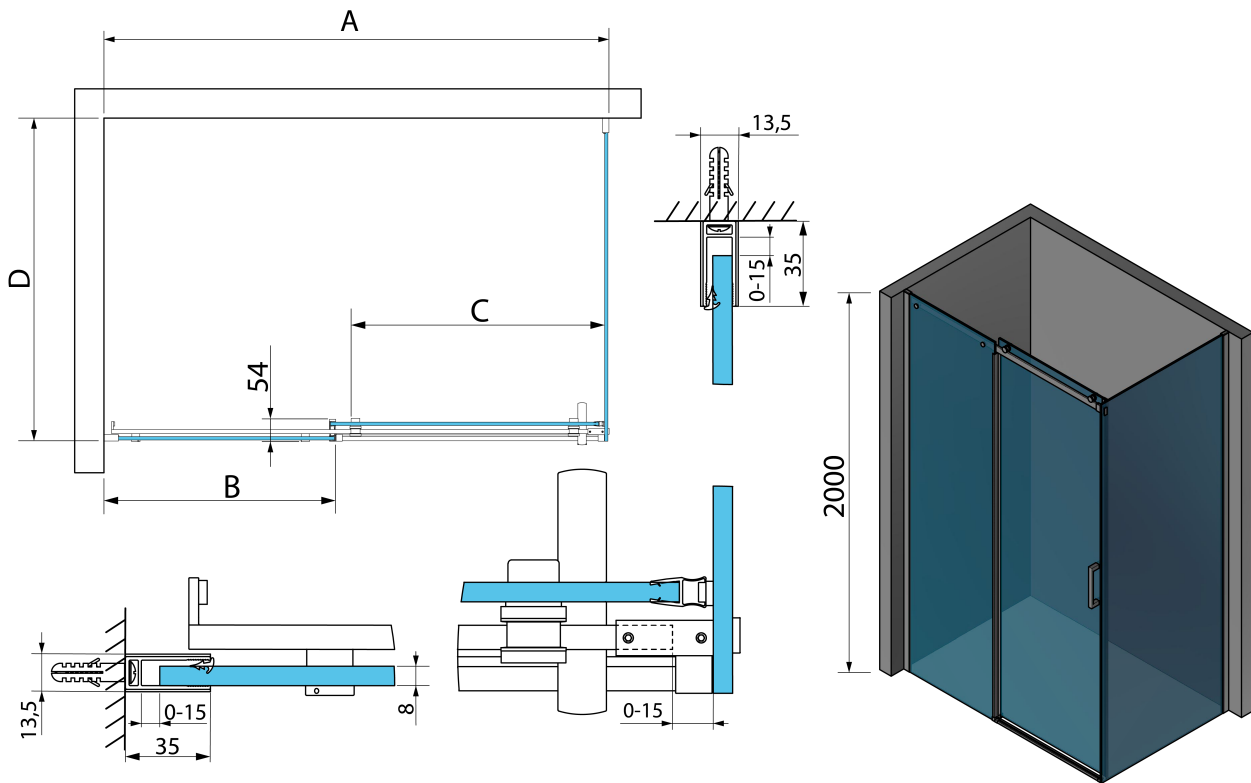

THRON SQUARE rectangular screen 1300x1000mm, square rollers

Order code: TL1310-5002

Basic information

Brand: Polysan
Series: THRON

Size

Width: 1300 mm
Height: 2000 mm
Depth: 1000 mm

Properties

Profile colour: Chrome - polished aluminum
Shape: Rectangular shower enclosures
Type of opening: Sliding door
Opening direction: Versatile
Opening width: 546 mm
Glass colour: TRANSPARENT glass
Glass finish: Antidrop
Glass thickness: 8 mm
Properties: Frameless design
Weight / Piece: 94.1 kg
Packaging: 3 Piece
Warranty: 2 years

**THRON SQUARE rectangular screen 1300x1000mm,
square rollers**

Technical sheet

MODEL	A	B	C	D
TL1070-500x	990-1020	458mm	396mm	680-695
TL1080-500x	990-1020	458mm	396mm	780-795
TL1090-500x	990-1020	458mm	396mm	880-895
TL1010-500x	990-1020	458mm	396mm	980-995
TL1170-500x	1090-1110	508mm	446mm	680-695
TL1180-500x	1090-1110	508mm	446mm	780-795
TL1190-500x	1090-1110	508mm	446mm	880-895
TL1110-500x	1090-1110	508mm	446mm	980-995
TL1270-500x	1190-1210	558mm	496mm	680-695
TL1280-500x	1190-1210	558mm	496mm	780-795
TL1290-500x	1190-1210	558mm	496mm	880-895
TL1210-500x	1190-1210	558mm	496mm	980-995
TL1370-500x	1290-1310	608mm	546mm	680-695
TL1380-500x	1290-1310	608mm	546mm	780-795

MODEL	A	B	C	D
TL1390-500x	1290-1310	608mm	546mm	880-895
TL1310-500x	1290-1310	608mm	546mm	980-995
TL1470-500x	1390-1410	658mm	596mm	680-695
TL1480-500x	1390-1410	658mm	596mm	780-795
TL1490-500x	1390-1410	658mm	596mm	880-895
TL1410-500x	1390-1410	658mm	596mm	980-995
TL1570-500x	1490-1510	708mm	646mm	680-695
TL1580-500x	1490-1510	708mm	646mm	780-795
TL1590-500x	1490-1510	708mm	646mm	880-895
TL1510-500x	1490-1510	708mm	646mm	980-995
TL1670-500x	1590-1610	808mm	646mm	680-695
TL1680-500x	1590-1610	808mm	646mm	780-795
TL1690-500x	1590-1610	808mm	646mm	880-895
TL1610-500x	1590-1610	808mm	646mm	980-995