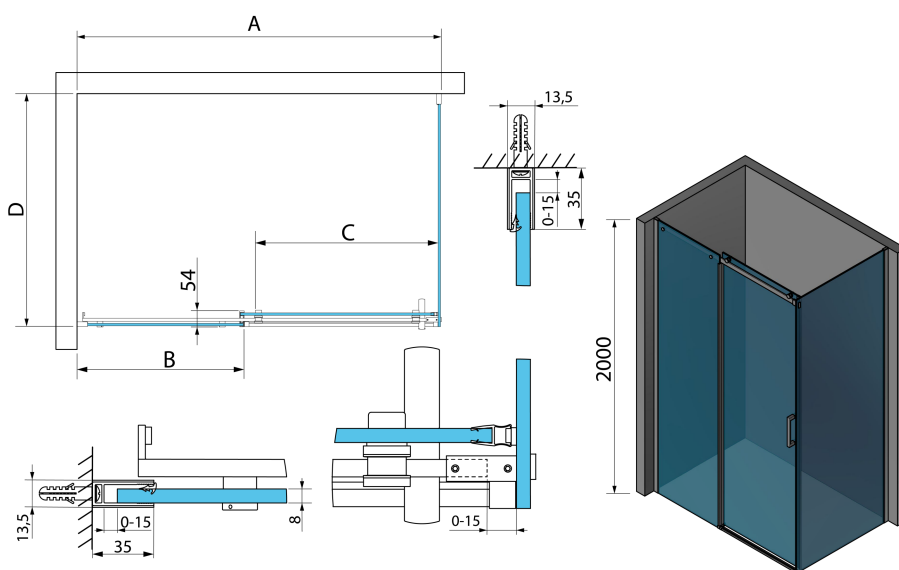

THRON SQUARE rectangular screen 1300x1000mm, square rollers

Order code: TL1310-5002

Size

Width: 1300 mm
Height: 2000 mm
Depth: 1000 mm

Properties

Warranty: 2 years

Technical sheet

MODEL	A	B	C	D
TL1070-500x	990-1020	458mm	396mm	680-695
TL1080-500x	990-1020	458mm	396mm	780-795
TL1090-500x	990-1020	458mm	396mm	880-895
TL1010-500x	990-1020	458mm	396mm	980-995
TL1170-500x	1090-1110	508mm	446mm	680-695
TL1180-500x	1090-1110	508mm	446mm	780-795
TL1190-500x	1090-1110	508mm	446mm	880-895
TL1110-500x	1090-1110	508mm	446mm	980-995
TL1270-500x	1190-1210	558mm	496mm	680-695
TL1280-500x	1190-1210	558mm	496mm	780-795
TL1290-500x	1190-1210	558mm	496mm	880-895
TL1210-500x	1190-1210	558mm	496mm	980-995
TL1370-500x	1290-1310	608mm	546mm	680-695
TL1380-500x	1290-1310	608mm	546mm	780-795

MODEL	A	B	C	D
TL1390-500x	1290-1310	608mm	546mm	880-895
TL1310-500x	1290-1310	608mm	546mm	980-995
TL1470-500x	1390-1410	658mm	596mm	680-695
TL1480-500x	1390-1410	658mm	596mm	780-795
TL1490-500x	1390-1410	658mm	596mm	880-895
TL1410-500x	1390-1410	658mm	596mm	980-995
TL1570-500x	1490-1510	708mm	646mm	680-695
TL1580-500x	1490-1510	708mm	646mm	780-795
TL1590-500x	1490-1510	708mm	646mm	880-895
TL1510-500x	1490-1510	708mm	646mm	980-995
TL1670-500x	1590-1610	808mm	646mm	680-695
TL1680-500x	1590-1610	808mm	646mm	780-795
TL1690-500x	1590-1610	808mm	646mm	880-895
TL1610-500x	1590-1610	808mm	646mm	980-995