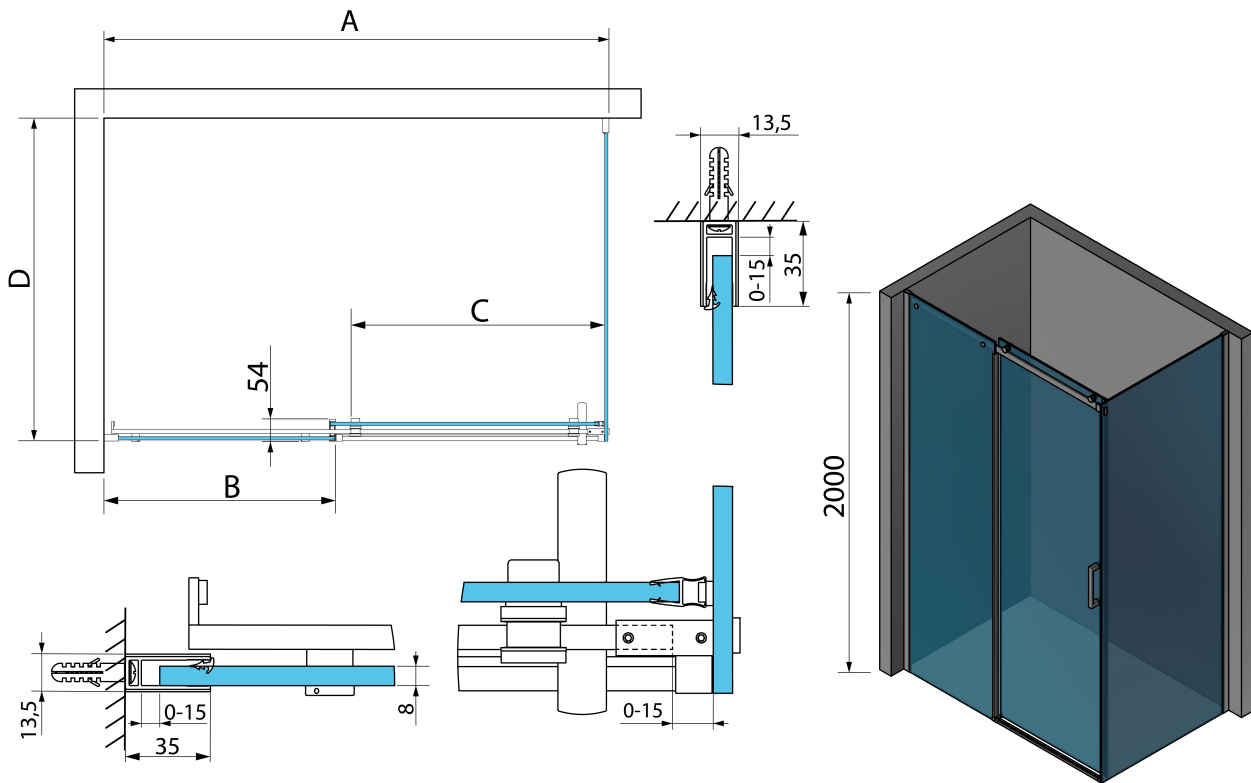

THRON SQUARE rectangular screen 1300x900mm, square rollers

Order code: TL1390-5002

Basic information

Brand: Polysan
Series: THRON

Size

Width: 1300 mm
Height: 2000 mm
Depth: 900 mm

Properties

Profile colour: Chrome - polished aluminum
Shape: Rectangular shower enclosures
Type of opening: Sliding door
Opening direction: Versatile
Opening width: 546 mm
Glass colour: TRANSPARENT glass
Glass finish: Antidrop
Glass thickness: 8 mm
Properties: Frameless design
Weight / Piece: 90.1 kg
Packaging: 3 Piece
Warranty: 2 years

**THRON SQUARE rectangular screen 1300x900mm,
square rollers**

Technical sheet

MODEL	A	B	C	D
TL1070-500x	990-1020	458mm	396mm	680-695
TL1080-500x	990-1020	458mm	396mm	780-795
TL1090-500x	990-1020	458mm	396mm	880-895
TL1010-500x	990-1020	458mm	396mm	980-995
TL1170-500x	1090-1110	508mm	446mm	680-695
TL1180-500x	1090-1110	508mm	446mm	780-795
TL1190-500x	1090-1110	508mm	446mm	880-895
TL1110-500x	1090-1110	508mm	446mm	980-995
TL1270-500x	1190-1210	558mm	496mm	680-695
TL1280-500x	1190-1210	558mm	496mm	780-795
TL1290-500x	1190-1210	558mm	496mm	880-895
TL1210-500x	1190-1210	558mm	496mm	980-995
TL1370-500x	1290-1310	608mm	546mm	680-695
TL1380-500x	1290-1310	608mm	546mm	780-795

MODEL	A	B	C	D
TL1390-500x	1290-1310	608mm	546mm	880-895
TL1310-500x	1290-1310	608mm	546mm	980-995
TL1470-500x	1390-1410	658mm	596mm	680-695
TL1480-500x	1390-1410	658mm	596mm	780-795
TL1490-500x	1390-1410	658mm	596mm	880-895
TL1410-500x	1390-1410	658mm	596mm	980-995
TL1570-500x	1490-1510	708mm	646mm	680-695
TL1580-500x	1490-1510	708mm	646mm	780-795
TL1590-500x	1490-1510	708mm	646mm	880-895
TL1510-500x	1490-1510	708mm	646mm	980-995
TL1670-500x	1590-1610	808mm	646mm	680-695
TL1680-500x	1590-1610	808mm	646mm	780-795
TL1690-500x	1590-1610	808mm	646mm	880-895
TL1610-500x	1590-1610	808mm	646mm	980-995