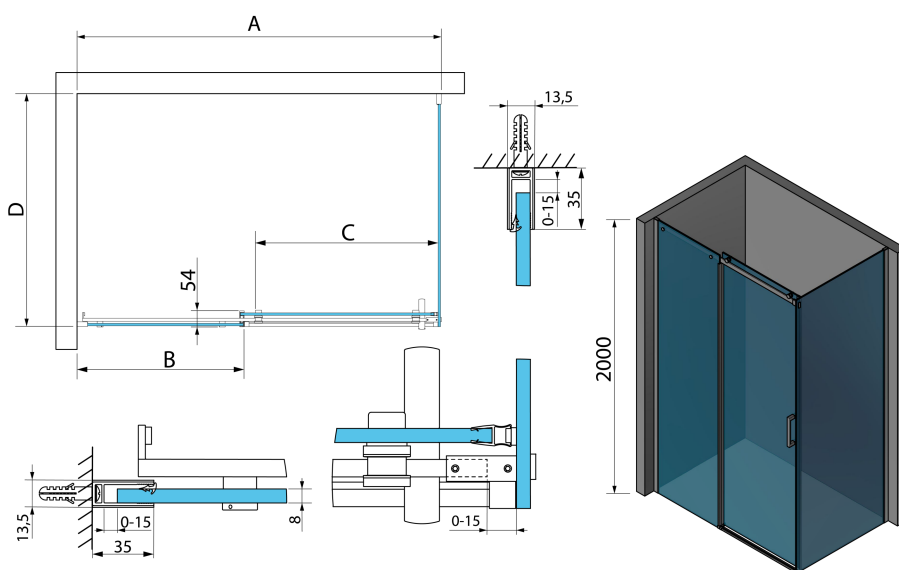

## THRON SQUARE rectangular screen 1300x900mm, square rollers

Order code: TL1390-5002

### Size

Width: 1300 mm  
Height: 2000 mm  
Depth: 900 mm

## Technical sheet

MODEL	A	B	C	D
TL1070-500x	990-1020	458mm	396mm	680-695
TL1080-500x	990-1020	458mm	396mm	780-795
TL1090-500x	990-1020	458mm	396mm	880-895
TL1010-500x	990-1020	458mm	396mm	980-995
TL1170-500x	1090-1110	508mm	446mm	680-695
TL1180-500x	1090-1110	508mm	446mm	780-795
TL1190-500x	1090-1110	508mm	446mm	880-895
TL1110-500x	1090-1110	508mm	446mm	980-995
TL1270-500x	1190-1210	558mm	496mm	680-695
TL1280-500x	1190-1210	558mm	496mm	780-795
TL1290-500x	1190-1210	558mm	496mm	880-895
TL1210-500x	1190-1210	558mm	496mm	980-995
TL1370-500x	1290-1310	608mm	546mm	680-695
TL1380-500x	1290-1310	608mm	546mm	780-795

MODEL	A	B	C	D
TL1390-500x	1290-1310	608mm	546mm	880-895
TL1310-500x	1290-1310	608mm	546mm	980-995
TL1470-500x	1390-1410	658mm	596mm	680-695
TL1480-500x	1390-1410	658mm	596mm	780-795
TL1490-500x	1390-1410	658mm	596mm	880-895
TL1410-500x	1390-1410	658mm	596mm	980-995
TL1570-500x	1490-1510	708mm	646mm	680-695
TL1580-500x	1490-1510	708mm	646mm	780-795
TL1590-500x	1490-1510	708mm	646mm	880-895
TL1510-500x	1490-1510	708mm	646mm	980-995
TL1670-500x	1590-1610	808mm	646mm	680-695
TL1680-500x	1590-1610	808mm	646mm	780-795
TL1690-500x	1590-1610	808mm	646mm	880-895
TL1610-500x	1590-1610	808mm	646mm	980-995