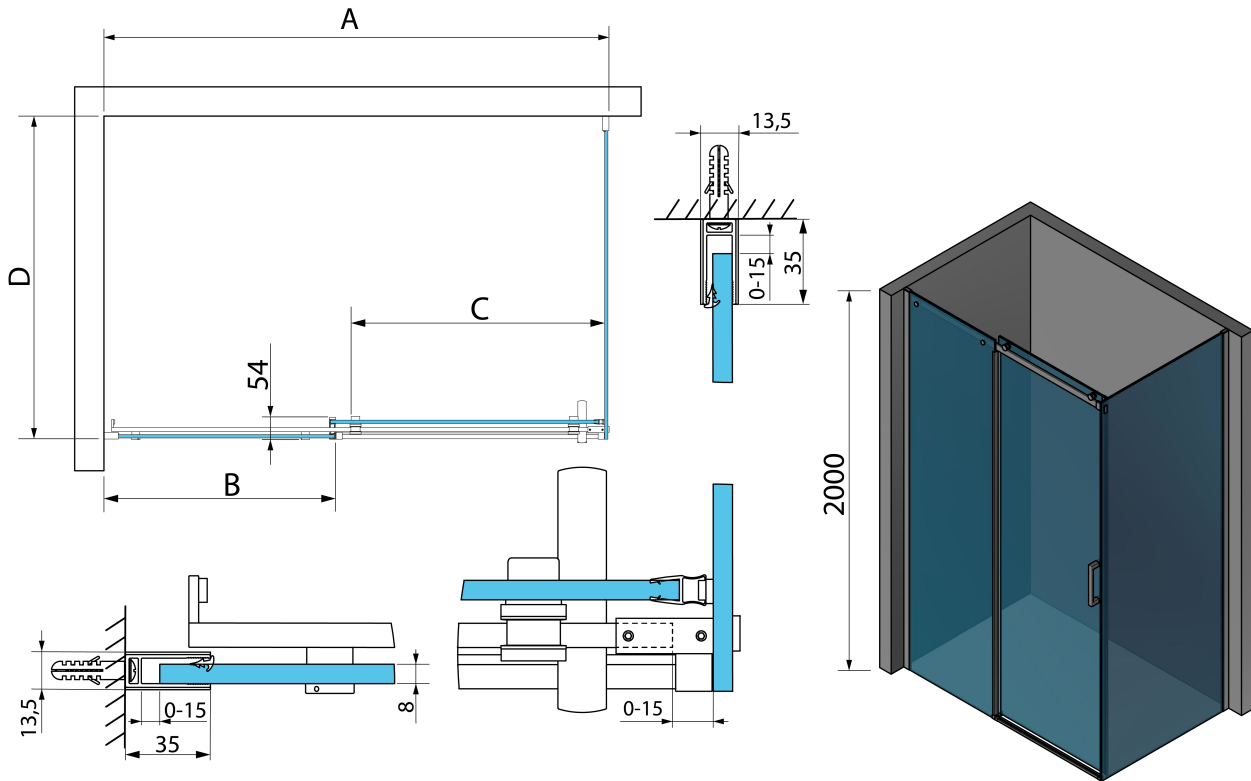

THRON SQUARE rectangular screen 1300x800mm, square rollers

Order code: TL1380-5002

Basic information

Brand: Polysan
Series: THRON

Size

Width: 1300 mm
Height: 2000 mm
Depth: 800 mm

Properties

Profile colour: Chrome - polished aluminum
Shape: Rectangular shower enclosures
Type of opening: Sliding door
Opening direction: Versatile
Opening width: 546 mm
Glass colour: TRANSPARENT glass
Glass finish: Antidrop
Glass thickness: 8 mm
Properties: Frameless design
Weight / Piece: 86.1 kg
Packaging: 3 Piece
Warranty: 2 years

**THRON SQUARE rectangular screen 1300x800mm,
square rollers**

Technical sheet

MODEL	A	B	C	D
TL1070-500x	990-1020	458mm	396mm	680-695
TL1080-500x	990-1020	458mm	396mm	780-795
TL1090-500x	990-1020	458mm	396mm	880-895
TL1010-500x	990-1020	458mm	396mm	980-995
TL1170-500x	1090-1110	508mm	446mm	680-695
TL1180-500x	1090-1110	508mm	446mm	780-795
TL1190-500x	1090-1110	508mm	446mm	880-895
TL1110-500x	1090-1110	508mm	446mm	980-995
TL1270-500x	1190-1210	558mm	496mm	680-695
TL1280-500x	1190-1210	558mm	496mm	780-795
TL1290-500x	1190-1210	558mm	496mm	880-895
TL1210-500x	1190-1210	558mm	496mm	980-995
TL1370-500x	1290-1310	608mm	546mm	680-695
TL1380-500x	1290-1310	608mm	546mm	780-795

MODEL	A	B	C	D
TL1390-500x	1290-1310	608mm	546mm	880-895
TL1310-500x	1290-1310	608mm	546mm	980-995
TL1470-500x	1390-1410	658mm	596mm	680-695
TL1480-500x	1390-1410	658mm	596mm	780-795
TL1490-500x	1390-1410	658mm	596mm	880-895
TL1410-500x	1390-1410	658mm	596mm	980-995
TL1570-500x	1490-1510	708mm	646mm	680-695
TL1580-500x	1490-1510	708mm	646mm	780-795
TL1590-500x	1490-1510	708mm	646mm	880-895
TL1510-500x	1490-1510	708mm	646mm	980-995
TL1670-500x	1590-1610	808mm	646mm	680-695
TL1680-500x	1590-1610	808mm	646mm	780-795
TL1690-500x	1590-1610	808mm	646mm	880-895
TL1610-500x	1590-1610	808mm	646mm	980-995