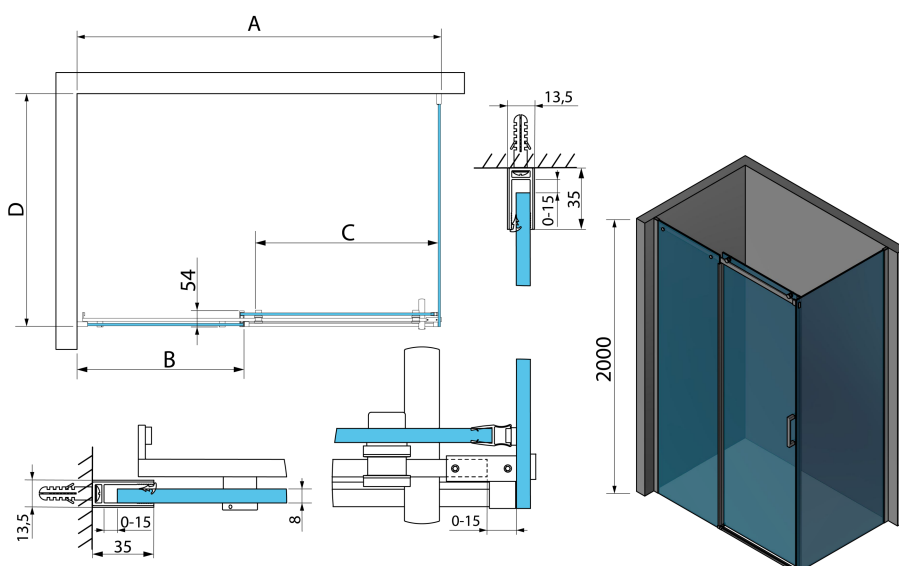

THRON SQUARE rectangular screen 1300x800mm, square rollers

Order code: TL1380-5002

Size

Width: 1300 mm
Height: 2000 mm
Depth: 800 mm

Properties

Warranty: 2 years

Technical sheet

MODEL	A	B	C	D
TL1070-500x	990-1020	458mm	396mm	680-695
TL1080-500x	990-1020	458mm	396mm	780-795
TL1090-500x	990-1020	458mm	396mm	880-895
TL1010-500x	990-1020	458mm	396mm	980-995
TL1170-500x	1090-1110	508mm	446mm	680-695
TL1180-500x	1090-1110	508mm	446mm	780-795
TL1190-500x	1090-1110	508mm	446mm	880-895
TL1110-500x	1090-1110	508mm	446mm	980-995
TL1270-500x	1190-1210	558mm	496mm	680-695
TL1280-500x	1190-1210	558mm	496mm	780-795
TL1290-500x	1190-1210	558mm	496mm	880-895
TL1210-500x	1190-1210	558mm	496mm	980-995
TL1370-500x	1290-1310	608mm	546mm	680-695
TL1380-500x	1290-1310	608mm	546mm	780-795

MODEL	A	B	C	D
TL1390-500x	1290-1310	608mm	546mm	880-895
TL1310-500x	1290-1310	608mm	546mm	980-995
TL1470-500x	1390-1410	658mm	596mm	680-695
TL1480-500x	1390-1410	658mm	596mm	780-795
TL1490-500x	1390-1410	658mm	596mm	880-895
TL1410-500x	1390-1410	658mm	596mm	980-995
TL1570-500x	1490-1510	708mm	646mm	680-695
TL1580-500x	1490-1510	708mm	646mm	780-795
TL1590-500x	1490-1510	708mm	646mm	880-895
TL1510-500x	1490-1510	708mm	646mm	980-995
TL1670-500x	1590-1610	808mm	646mm	680-695
TL1680-500x	1590-1610	808mm	646mm	780-795
TL1690-500x	1590-1610	808mm	646mm	880-895
TL1610-500x	1590-1610	808mm	646mm	980-995