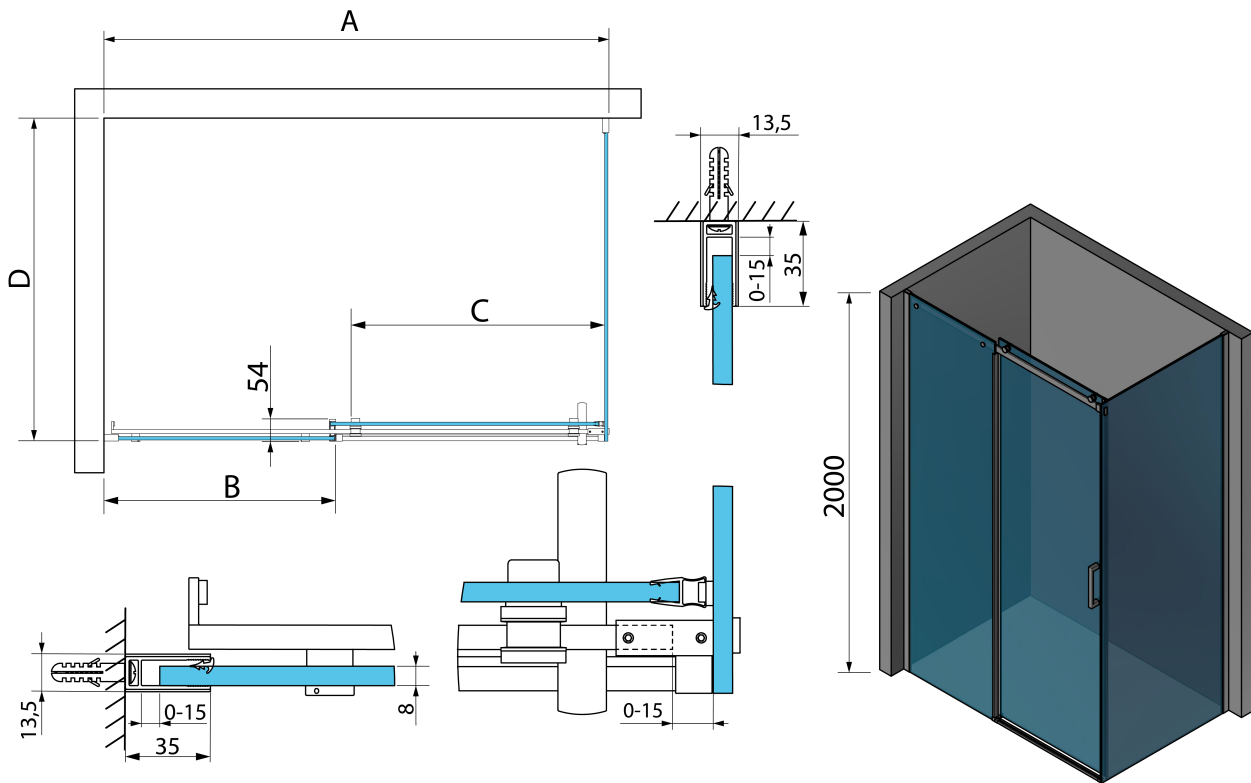

## Size

**Width:** 1300 mm

**Height:** 2000 mm

**Depth:** 700 mm

## Properties

**Profile colour:** Chrome - polished aluminum

**Shape:** Rectangular shower enclosures

**Type of opening:** Sliding door

**Opening direction:** Versatile

**Opening width:** 546 mm

**Glass colour:** TRANSPARENT glass

**Technical sheet**

MODEL	A	B	C	D
TL1070-500x	990-1020	458mm	396mm	680-695
TL1080-500x	990-1020	458mm	396mm	780-795
TL1090-500x	990-1020	458mm	396mm	880-895
TL1010-500x	990-1020	458mm	396mm	980-995
TL1170-500x	1090-1110	508mm	446mm	680-695
TL1180-500x	1090-1110	508mm	446mm	780-795
TL1190-500x	1090-1110	508mm	446mm	880-895
TL1110-500x	1090-1110	508mm	446mm	980-995
TL1270-500x	1190-1210	558mm	496mm	680-695
TL1280-500x	1190-1210	558mm	496mm	780-795
TL1290-500x	1190-1210	558mm	496mm	880-895
TL1210-500x	1190-1210	558mm	496mm	980-995
TL1370-500x	1290-1310	608mm	546mm	680-695
TL1380-500x	1290-1310	608mm	546mm	780-795

MODEL	A	B	C	D
TL1390-500x	1290-1310	608mm	546mm	880-895
TL1310-500x	1290-1310	608mm	546mm	980-995
TL1470-500x	1390-1410	658mm	596mm	680-695
TL1480-500x	1390-1410	658mm	596mm	780-795
TL1490-500x	1390-1410	658mm	596mm	880-895
TL1410-500x	1390-1410	658mm	596mm	980-995
TL1570-500x	1490-1510	708mm	646mm	680-695
TL1580-500x	1490-1510	708mm	646mm	780-795
TL1590-500x	1490-1510	708mm	646mm	880-895
TL1510-500x	1490-1510	708mm	646mm	980-995
TL1670-500x	1590-1610	808mm	646mm	680-695
TL1680-500x	1590-1610	808mm	646mm	780-795
TL1690-500x	1590-1610	808mm	646mm	880-895
TL1610-500x	1590-1610	808mm	646mm	980-995