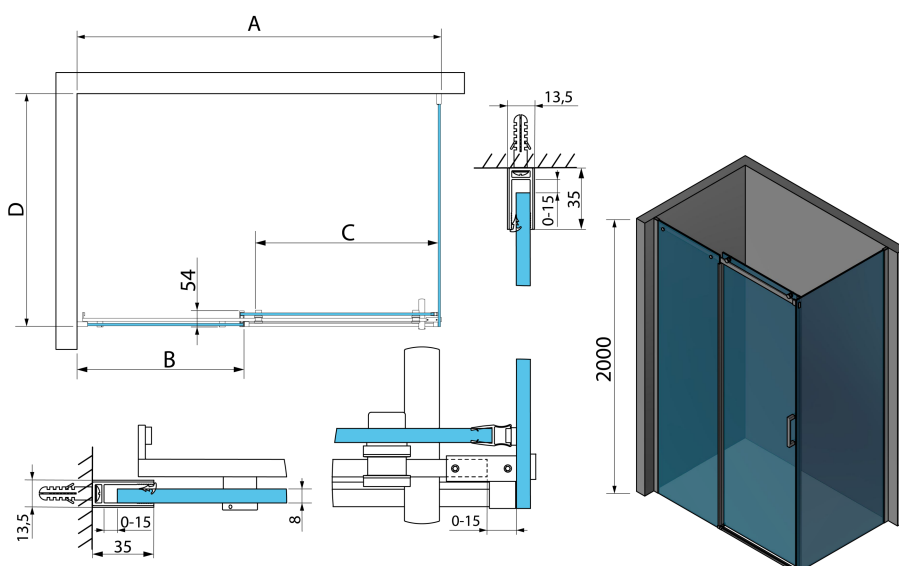

## THRON SQUARE rectangular screen 1300x700mm, square rollers

Order code: TL1370-5002

### Size

Width: 1300 mm  
 Height: 2000 mm  
 Depth: 700 mm

## Technical sheet

MODEL	A	B	C	D
TL1070-500x	990-1020	458mm	396mm	680-695
TL1080-500x	990-1020	458mm	396mm	780-795
TL1090-500x	990-1020	458mm	396mm	880-895
TL1010-500x	990-1020	458mm	396mm	980-995
TL1170-500x	1090-1110	508mm	446mm	680-695
TL1180-500x	1090-1110	508mm	446mm	780-795
TL1190-500x	1090-1110	508mm	446mm	880-895
TL1110-500x	1090-1110	508mm	446mm	980-995
TL1270-500x	1190-1210	558mm	496mm	680-695
TL1280-500x	1190-1210	558mm	496mm	780-795
TL1290-500x	1190-1210	558mm	496mm	880-895
TL1210-500x	1190-1210	558mm	496mm	980-995
TL1370-500x	1290-1310	608mm	546mm	680-695
TL1380-500x	1290-1310	608mm	546mm	780-795

MODEL	A	B	C	D
TL1390-500x	1290-1310	608mm	546mm	880-895
TL1310-500x	1290-1310	608mm	546mm	980-995
TL1470-500x	1390-1410	658mm	596mm	680-695
TL1480-500x	1390-1410	658mm	596mm	780-795
TL1490-500x	1390-1410	658mm	596mm	880-895
TL1410-500x	1390-1410	658mm	596mm	980-995
TL1570-500x	1490-1510	708mm	646mm	680-695
TL1580-500x	1490-1510	708mm	646mm	780-795
TL1590-500x	1490-1510	708mm	646mm	880-895
TL1510-500x	1490-1510	708mm	646mm	980-995
TL1670-500x	1590-1610	808mm	646mm	680-695
TL1680-500x	1590-1610	808mm	646mm	780-795
TL1690-500x	1590-1610	808mm	646mm	880-895
TL1610-500x	1590-1610	808mm	646mm	980-995