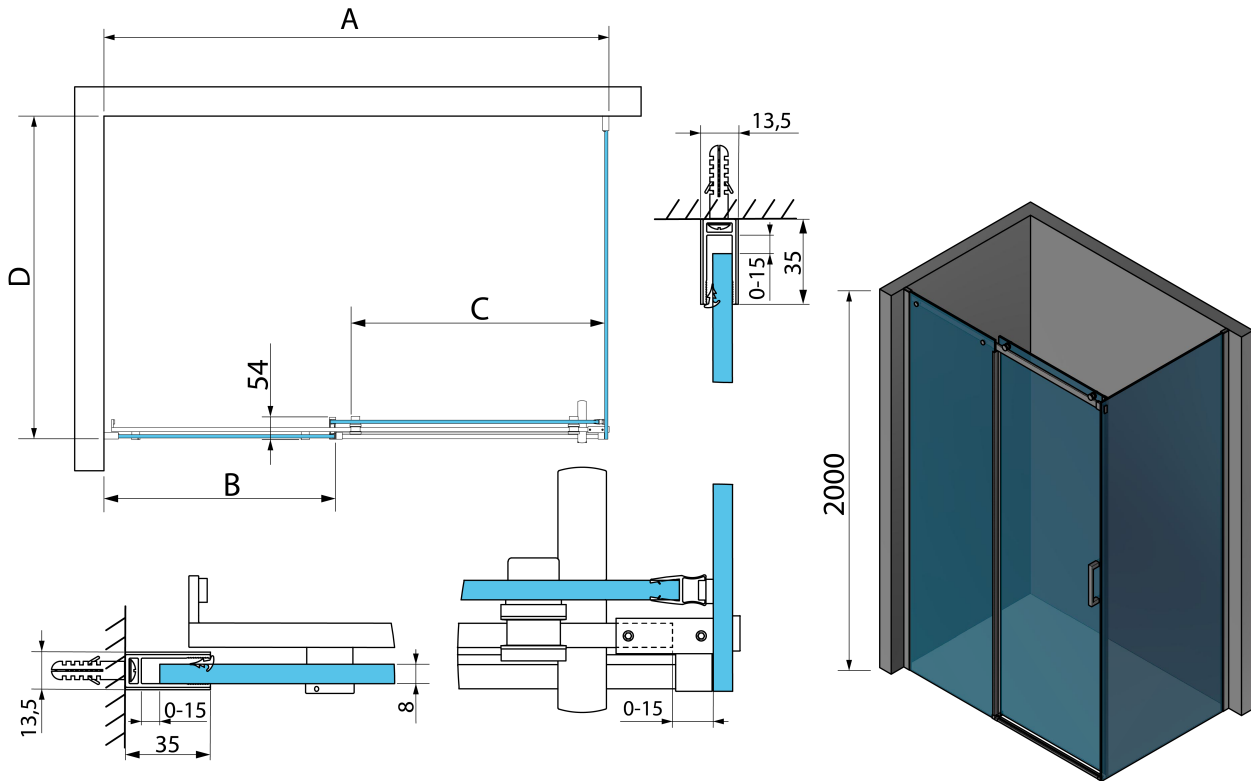

THRON SQUARE rectangular screen 1200x1000mm, square rollers

Order code: TL1210-5002

Basic information

Brand: Polysan

Series: THRON

Size

Width: 1200 mm

Height: 2000 mm

Depth: 1000 mm

Properties

Profile colour: Chrome - polished aluminum

Shape: Rectangular shower enclosures

Type of opening: Sliding door

Opening direction: Versatile

Opening width: 496 mm

Glass colour: TRANSPARENT glass

MODEL	A	B	C	D
TL1070-500x	990-1020	458mm	396mm	680-695
TL1080-500x	990-1020	458mm	396mm	780-795
TL1090-500x	990-1020	458mm	396mm	880-895
TL1010-500x	990-1020	458mm	396mm	980-995
TL1170-500x	1090-1110	508mm	446mm	680-695
TL1180-500x	1090-1110	508mm	446mm	780-795
TL1190-500x	1090-1110	508mm	446mm	880-895
TL1110-500x	1090-1110	508mm	446mm	980-995
TL1270-500x	1190-1210	558mm	496mm	680-695
TL1280-500x	1190-1210	558mm	496mm	780-795
TL1290-500x	1190-1210	558mm	496mm	880-895
TL1210-500x	1190-1210	558mm	496mm	980-995
TL1370-500x	1290-1310	608mm	546mm	680-695
TL1380-500x	1290-1310	608mm	546mm	780-795

MODEL	A	B	C	D
TL1390-500x	1290-1310	608mm	546mm	880-895
TL1310-500x	1290-1310	608mm	546mm	980-995
TL1470-500x	1390-1410	658mm	596mm	680-695
TL1480-500x	1390-1410	658mm	596mm	780-795
TL1490-500x	1390-1410	658mm	596mm	880-895
TL1410-500x	1390-1410	658mm	596mm	980-995
TL1570-500x	1490-1510	708mm	646mm	680-695
TL1580-500x	1490-1510	708mm	646mm	780-795
TL1590-500x	1490-1510	708mm	646mm	880-895
TL1510-500x	1490-1510	708mm	646mm	980-995
TL1670-500x	1590-1610	808mm	646mm	680-695
TL1680-500x	1590-1610	808mm	646mm	780-795
TL1690-500x	1590-1610	808mm	646mm	880-895
TL1610-500x	1590-1610	808mm	646mm	980-995