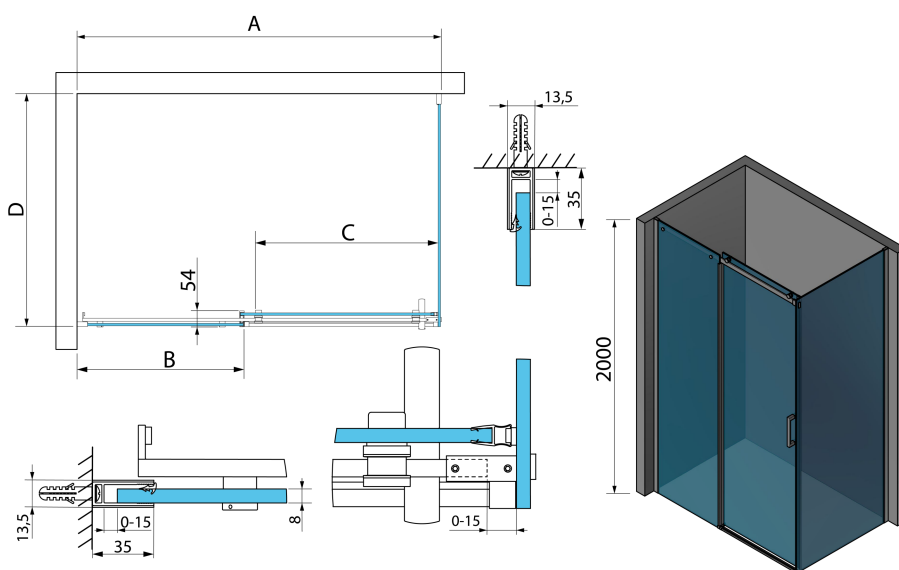

THRON SQUARE rectangular screen 1200x1000mm, square rollers

Order code: TL1210-5002

Size

Width: 1200 mm
Height: 2000 mm
Depth: 1000 mm

Properties

Warranty: 2 years

Technical sheet

MODEL	A	B	C	D
TL1070-500x	990-1020	458mm	396mm	680-695
TL1080-500x	990-1020	458mm	396mm	780-795
TL1090-500x	990-1020	458mm	396mm	880-895
TL1010-500x	990-1020	458mm	396mm	980-995
TL1170-500x	1090-1110	508mm	446mm	680-695
TL1180-500x	1090-1110	508mm	446mm	780-795
TL1190-500x	1090-1110	508mm	446mm	880-895
TL1110-500x	1090-1110	508mm	446mm	980-995
TL1270-500x	1190-1210	558mm	496mm	680-695
TL1280-500x	1190-1210	558mm	496mm	780-795
TL1290-500x	1190-1210	558mm	496mm	880-895
TL1210-500x	1190-1210	558mm	496mm	980-995
TL1370-500x	1290-1310	608mm	546mm	680-695
TL1380-500x	1290-1310	608mm	546mm	780-795

MODEL	A	B	C	D
TL1390-500x	1290-1310	608mm	546mm	880-895
TL1310-500x	1290-1310	608mm	546mm	980-995
TL1470-500x	1390-1410	658mm	596mm	680-695
TL1480-500x	1390-1410	658mm	596mm	780-795
TL1490-500x	1390-1410	658mm	596mm	880-895
TL1410-500x	1390-1410	658mm	596mm	980-995
TL1570-500x	1490-1510	708mm	646mm	680-695
TL1580-500x	1490-1510	708mm	646mm	780-795
TL1590-500x	1490-1510	708mm	646mm	880-895
TL1510-500x	1490-1510	708mm	646mm	980-995
TL1670-500x	1590-1610	808mm	646mm	680-695
TL1680-500x	1590-1610	808mm	646mm	780-795
TL1690-500x	1590-1610	808mm	646mm	880-895
TL1610-500x	1590-1610	808mm	646mm	980-995