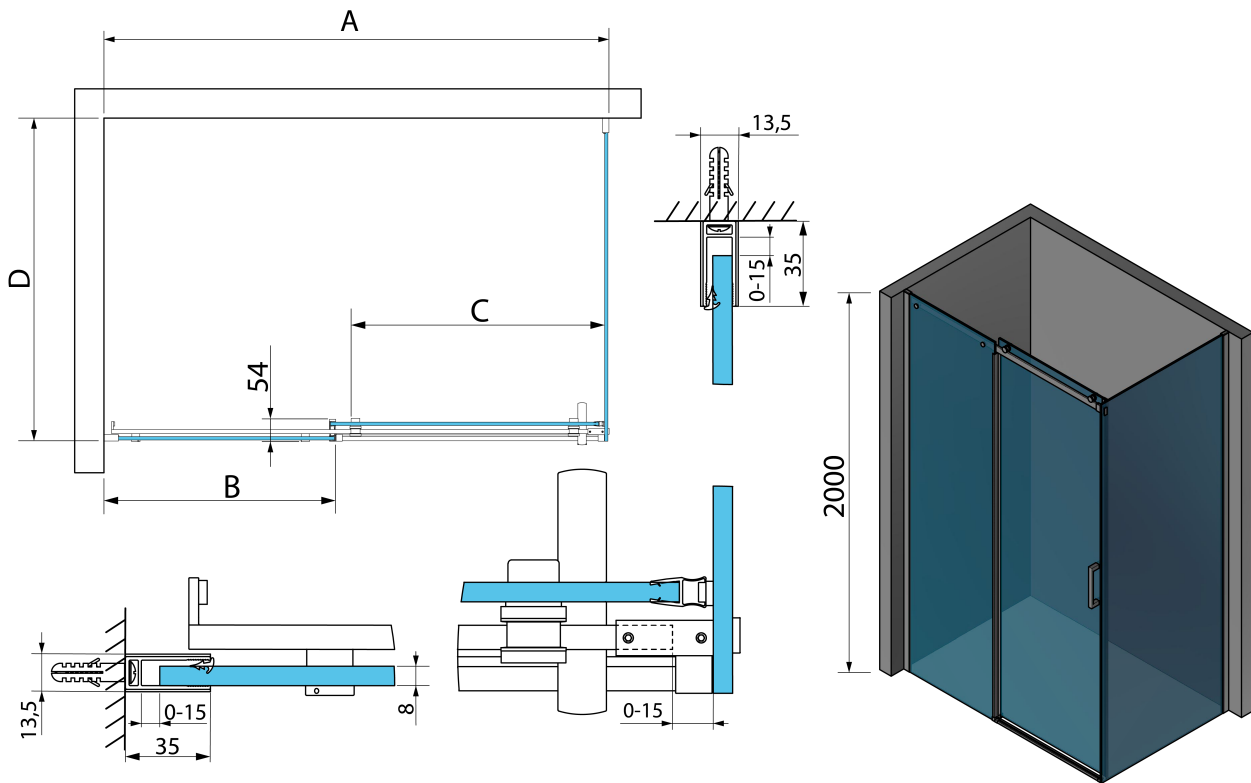

Depth: 900 mm

Properties

Profile colour: Chrome - polished aluminum

Shape: Rectangular shower enclosures

Type of opening: Sliding door

Opening direction: Versatile

Opening width: 496 mm

Glass colour: TRANSPARENT glass

| MODEL | A | B | C | D |
|-------------|-----------|-------|-------|---------|
| TL1070-500x | 990-1020 | 458mm | 396mm | 680-695 |
| TL1080-500x | 990-1020 | 458mm | 396mm | 780-795 |
| TL1090-500x | 990-1020 | 458mm | 396mm | 880-895 |
| TL1010-500x | 990-1020 | 458mm | 396mm | 980-995 |
| TL1170-500x | 1090-1110 | 508mm | 446mm | 680-695 |
| TL1180-500x | 1090-1110 | 508mm | 446mm | 780-795 |
| TL1190-500x | 1090-1110 | 508mm | 446mm | 880-895 |
| TL1110-500x | 1090-1110 | 508mm | 446mm | 980-995 |
| TL1270-500x | 1190-1210 | 558mm | 496mm | 680-695 |
| TL1280-500x | 1190-1210 | 558mm | 496mm | 780-795 |
| TL1290-500x | 1190-1210 | 558mm | 496mm | 880-895 |
| TL1210-500x | 1190-1210 | 558mm | 496mm | 980-995 |
| TL1370-500x | 1290-1310 | 608mm | 546mm | 680-695 |
| TL1380-500x | 1290-1310 | 608mm | 546mm | 780-795 |

| MODEL | A | B | C | D |
|-------------|-----------|-------|-------|---------|
| TL1390-500x | 1290-1310 | 608mm | 546mm | 880-895 |
| TL1310-500x | 1290-1310 | 608mm | 546mm | 980-995 |
| TL1470-500x | 1390-1410 | 658mm | 596mm | 680-695 |
| TL1480-500x | 1390-1410 | 658mm | 596mm | 780-795 |
| TL1490-500x | 1390-1410 | 658mm | 596mm | 880-895 |
| TL1410-500x | 1390-1410 | 658mm | 596mm | 980-995 |
| TL1570-500x | 1490-1510 | 708mm | 646mm | 680-695 |
| TL1580-500x | 1490-1510 | 708mm | 646mm | 780-795 |
| TL1590-500x | 1490-1510 | 708mm | 646mm | 880-895 |
| TL1510-500x | 1490-1510 | 708mm | 646mm | 980-995 |
| TL1670-500x | 1590-1610 | 808mm | 646mm | 680-695 |
| TL1680-500x | 1590-1610 | 808mm | 646mm | 780-795 |
| TL1690-500x | 1590-1610 | 808mm | 646mm | 880-895 |
| TL1610-500x | 1590-1610 | 808mm | 646mm | 980-995 |