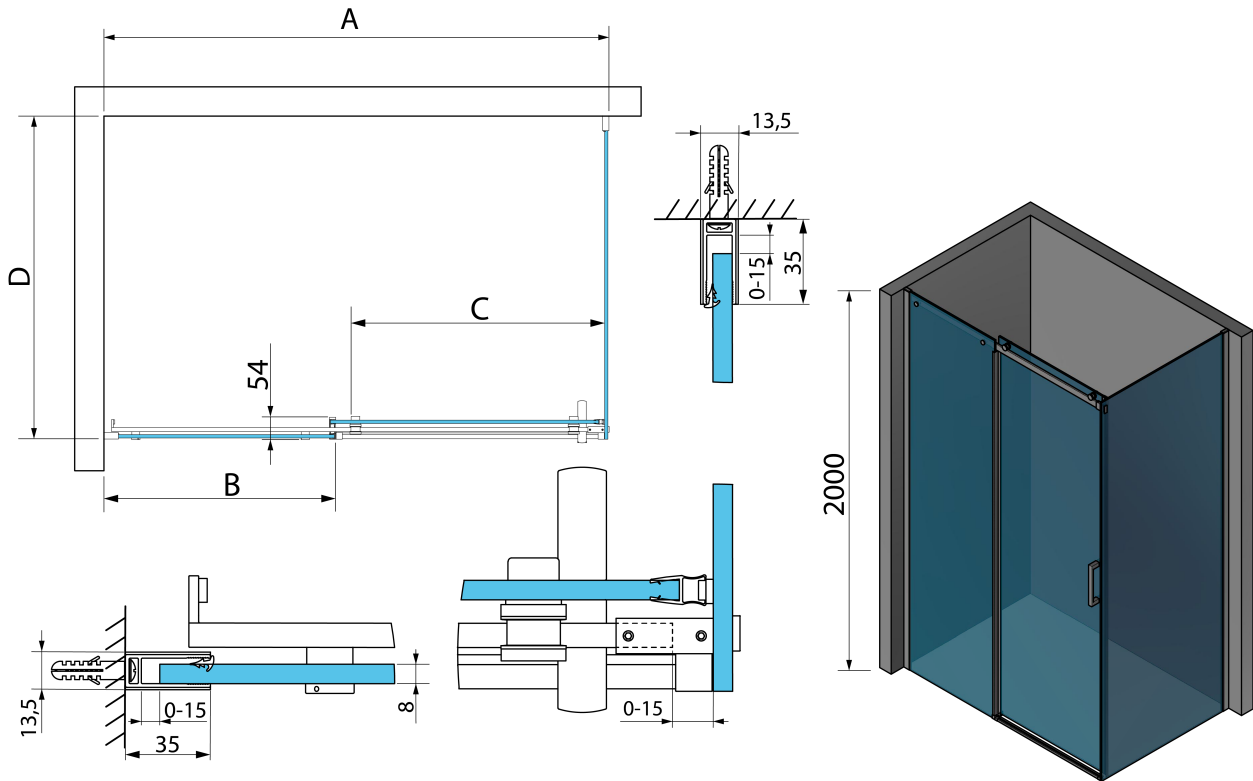

Depth: 900 mm

Properties

Profile colour: Chrome - polished aluminum

Shape: Rectangular shower enclosures

Type of opening: Sliding door

Opening direction: Versatile

Opening width: 496 mm

Glass colour: TRANSPARENT glass

Glass finish: Antidrop

Glass thickness: 8 mm

Properties: Frameless design

Weight / Piece: 86.1 kg

Packaging: 3 Piece

Warranty: 2 years

**THRON SQUARE rectangular screen 1200x900mm,
square rollers**

Technical sheet

MODEL	A	B	C	D
TL1070-500x	990-1020	458mm	396mm	680-695
TL1080-500x	990-1020	458mm	396mm	780-795
TL1090-500x	990-1020	458mm	396mm	880-895
TL1010-500x	990-1020	458mm	396mm	980-995
TL1170-500x	1090-1110	508mm	446mm	680-695
TL1180-500x	1090-1110	508mm	446mm	780-795
TL1190-500x	1090-1110	508mm	446mm	880-895
TL1110-500x	1090-1110	508mm	446mm	980-995
TL1270-500x	1190-1210	558mm	496mm	680-695
TL1280-500x	1190-1210	558mm	496mm	780-795
TL1290-500x	1190-1210	558mm	496mm	880-895
TL1210-500x	1190-1210	558mm	496mm	980-995
TL1370-500x	1290-1310	608mm	546mm	680-695
TL1380-500x	1290-1310	608mm	546mm	780-795

MODEL	A	B	C	D
TL1390-500x	1290-1310	608mm	546mm	880-895
TL1310-500x	1290-1310	608mm	546mm	980-995
TL1470-500x	1390-1410	658mm	596mm	680-695
TL1480-500x	1390-1410	658mm	596mm	780-795
TL1490-500x	1390-1410	658mm	596mm	880-895
TL1410-500x	1390-1410	658mm	596mm	980-995
TL1570-500x	1490-1510	708mm	646mm	680-695
TL1580-500x	1490-1510	708mm	646mm	780-795
TL1590-500x	1490-1510	708mm	646mm	880-895
TL1510-500x	1490-1510	708mm	646mm	980-995
TL1670-500x	1590-1610	808mm	646mm	680-695
TL1680-500x	1590-1610	808mm	646mm	780-795
TL1690-500x	1590-1610	808mm	646mm	880-895
TL1610-500x	1590-1610	808mm	646mm	980-995