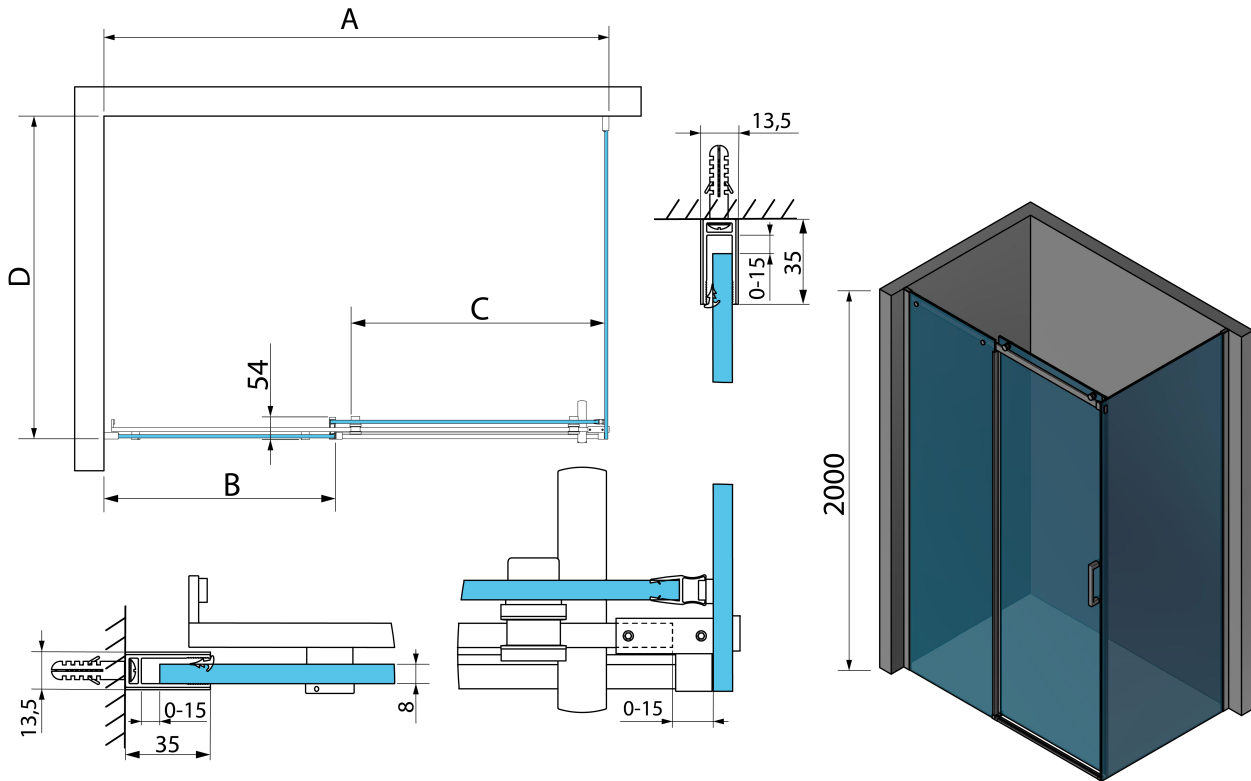

Depth: 800 mm

Properties

Profile colour: Chrome - polished aluminum

Shape: Rectangular shower enclosures

Type of opening: Sliding door

Opening direction: Versatile

Opening width: 496 mm

Glass colour: TRANSPARENT glass

Glass finish: Antidrop

Glass thickness: 8 mm

Properties: Frameless design

Weight / Piece: 82.1 kg

Packaging: 3 Piece

Warranty: 2 years

**THRON SQUARE rectangular screen 1200x800mm,
square rollers**

Technical sheet

MODEL	A	B	C	D
TL1070-500x	990-1020	458mm	396mm	680-695
TL1080-500x	990-1020	458mm	396mm	780-795
TL1090-500x	990-1020	458mm	396mm	880-895
TL1010-500x	990-1020	458mm	396mm	980-995
TL1170-500x	1090-1110	508mm	446mm	680-695
TL1180-500x	1090-1110	508mm	446mm	780-795
TL1190-500x	1090-1110	508mm	446mm	880-895
TL1110-500x	1090-1110	508mm	446mm	980-995
TL1270-500x	1190-1210	558mm	496mm	680-695
TL1280-500x	1190-1210	558mm	496mm	780-795
TL1290-500x	1190-1210	558mm	496mm	880-895
TL1210-500x	1190-1210	558mm	496mm	980-995
TL1370-500x	1290-1310	608mm	546mm	680-695
TL1380-500x	1290-1310	608mm	546mm	780-795

MODEL	A	B	C	D
TL1390-500x	1290-1310	608mm	546mm	880-895
TL1310-500x	1290-1310	608mm	546mm	980-995
TL1470-500x	1390-1410	658mm	596mm	680-695
TL1480-500x	1390-1410	658mm	596mm	780-795
TL1490-500x	1390-1410	658mm	596mm	880-895
TL1410-500x	1390-1410	658mm	596mm	980-995
TL1570-500x	1490-1510	708mm	646mm	680-695
TL1580-500x	1490-1510	708mm	646mm	780-795
TL1590-500x	1490-1510	708mm	646mm	880-895
TL1510-500x	1490-1510	708mm	646mm	980-995
TL1670-500x	1590-1610	808mm	646mm	680-695
TL1680-500x	1590-1610	808mm	646mm	780-795
TL1690-500x	1590-1610	808mm	646mm	880-895
TL1610-500x	1590-1610	808mm	646mm	980-995