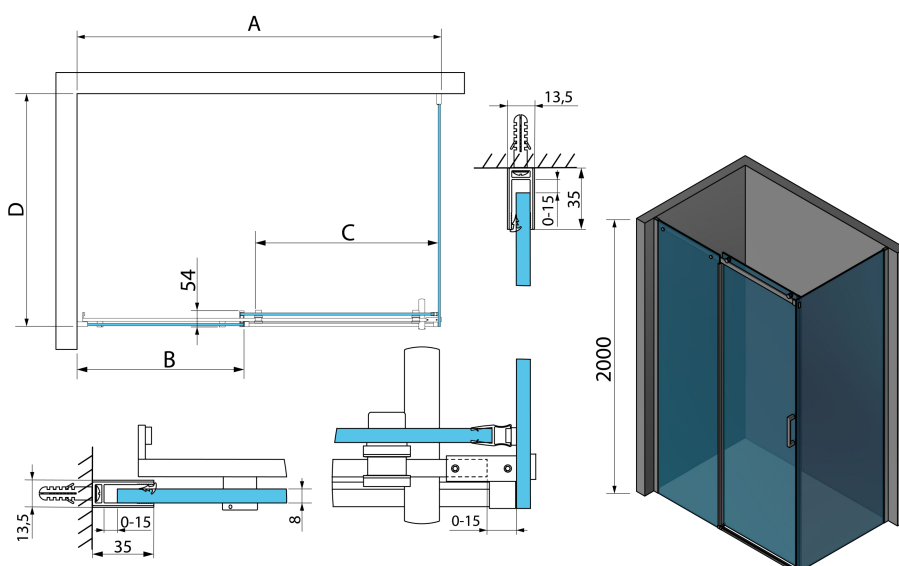

THRON SQUARE rectangular screen 1200x800mm, square rollers

Order code: TL1280-5002

Size

Width: 1200 mm
 Height: 2000 mm
 Depth: 800 mm

Properties

Warranty: 2 years

Technical sheet

MODEL	A	B	C	D
TL1070-500x	990-1020	458mm	396mm	680-695
TL1080-500x	990-1020	458mm	396mm	780-795
TL1090-500x	990-1020	458mm	396mm	880-895
TL1010-500x	990-1020	458mm	396mm	980-995
TL1170-500x	1090-1110	508mm	446mm	680-695
TL1180-500x	1090-1110	508mm	446mm	780-795
TL1190-500x	1090-1110	508mm	446mm	880-895
TL1110-500x	1090-1110	508mm	446mm	980-995
TL1270-500x	1190-1210	558mm	496mm	680-695
TL1280-500x	1190-1210	558mm	496mm	780-795
TL1290-500x	1190-1210	558mm	496mm	880-895
TL1210-500x	1190-1210	558mm	496mm	980-995
TL1370-500x	1290-1310	608mm	546mm	680-695
TL1380-500x	1290-1310	608mm	546mm	780-795

MODEL	A	B	C	D
TL1390-500x	1290-1310	608mm	546mm	880-895
TL1310-500x	1290-1310	608mm	546mm	980-995
TL1470-500x	1390-1410	658mm	596mm	680-695
TL1480-500x	1390-1410	658mm	596mm	780-795
TL1490-500x	1390-1410	658mm	596mm	880-895
TL1410-500x	1390-1410	658mm	596mm	980-995
TL1570-500x	1490-1510	708mm	646mm	680-695
TL1580-500x	1490-1510	708mm	646mm	780-795
TL1590-500x	1490-1510	708mm	646mm	880-895
TL1510-500x	1490-1510	708mm	646mm	980-995
TL1670-500x	1590-1610	808mm	646mm	680-695
TL1680-500x	1590-1610	808mm	646mm	780-795
TL1690-500x	1590-1610	808mm	646mm	880-895
TL1610-500x	1590-1610	808mm	646mm	980-995