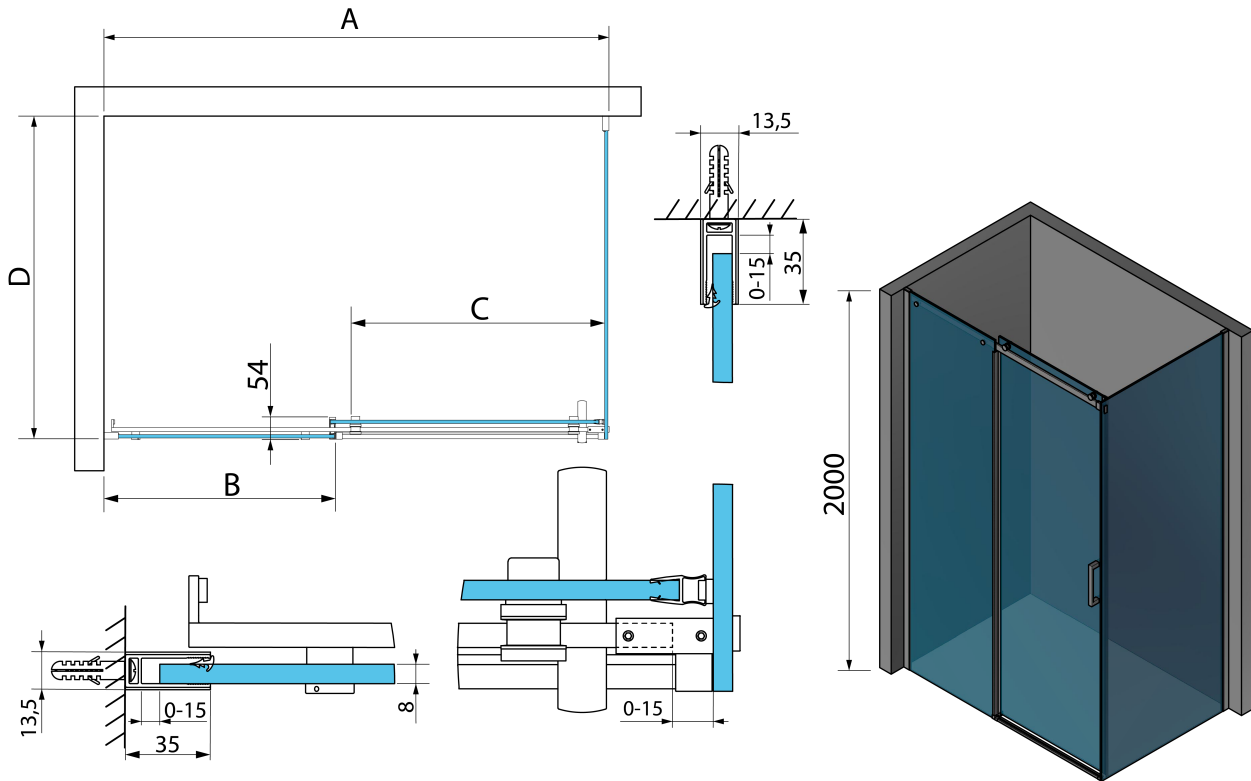

THRON SQUARE rectangular screen 1200x700mm, square rollers

Order code: TL1270-5002

Basic information

Brand: Polysan
Series: THRON

Size

Width: 1200 mm
Height: 2000 mm
Depth: 700 mm

Properties

Profile colour: Chrome - polished aluminum
Shape: Rectangular shower enclosures
Type of opening: Sliding door
Opening direction: Versatile
Opening width: 496 mm
Glass colour: TRANSPARENT glass
Glass finish: Antidrop
Glass thickness: 8 mm
Properties: Frameless design
Weight / Piece: 78.1 kg
Packaging: 3 Piece
Warranty: 2 years

**THRON SQUARE rectangular screen 1200x700mm,
square rollers**

Technical sheet

MODEL	A	B	C	D
TL1070-500x	990-1020	458mm	396mm	680-695
TL1080-500x	990-1020	458mm	396mm	780-795
TL1090-500x	990-1020	458mm	396mm	880-895
TL1010-500x	990-1020	458mm	396mm	980-995
TL1170-500x	1090-1110	508mm	446mm	680-695
TL1180-500x	1090-1110	508mm	446mm	780-795
TL1190-500x	1090-1110	508mm	446mm	880-895
TL1110-500x	1090-1110	508mm	446mm	980-995
TL1270-500x	1190-1210	558mm	496mm	680-695
TL1280-500x	1190-1210	558mm	496mm	780-795
TL1290-500x	1190-1210	558mm	496mm	880-895
TL1210-500x	1190-1210	558mm	496mm	980-995
TL1370-500x	1290-1310	608mm	546mm	680-695
TL1380-500x	1290-1310	608mm	546mm	780-795

MODEL	A	B	C	D
TL1390-500x	1290-1310	608mm	546mm	880-895
TL1310-500x	1290-1310	608mm	546mm	980-995
TL1470-500x	1390-1410	658mm	596mm	680-695
TL1480-500x	1390-1410	658mm	596mm	780-795
TL1490-500x	1390-1410	658mm	596mm	880-895
TL1410-500x	1390-1410	658mm	596mm	980-995
TL1570-500x	1490-1510	708mm	646mm	680-695
TL1580-500x	1490-1510	708mm	646mm	780-795
TL1590-500x	1490-1510	708mm	646mm	880-895
TL1510-500x	1490-1510	708mm	646mm	980-995
TL1670-500x	1590-1610	808mm	646mm	680-695
TL1680-500x	1590-1610	808mm	646mm	780-795
TL1690-500x	1590-1610	808mm	646mm	880-895
TL1610-500x	1590-1610	808mm	646mm	980-995