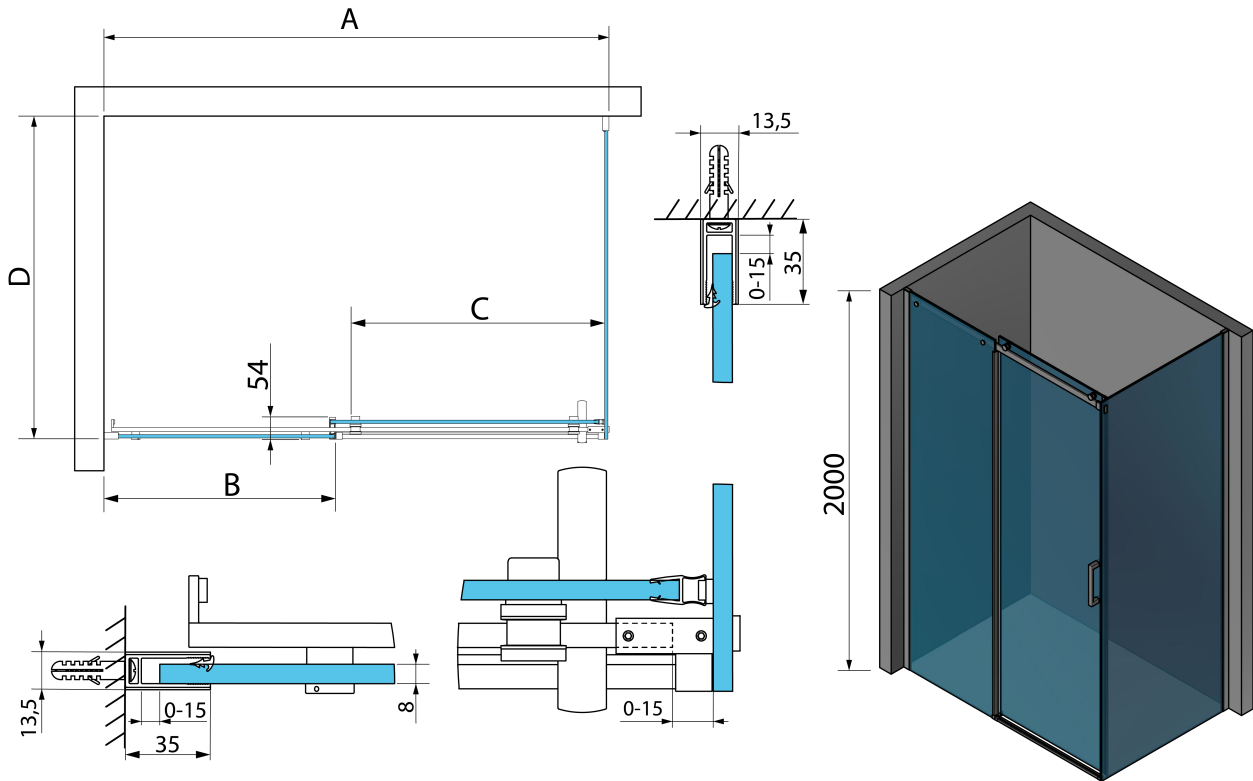

## Size

Width: 1100 mm  
Height: 2000 mm  
Depth: 900 mm

## Properties

Profile colour: Chrome - polished aluminum  
Shape: Rectangular shower enclosures  
Type of opening: Sliding door  
Opening direction: Versatile  
Opening width: 446 mm  
Glass colour: TRANSPARENT glass  
Glass finish: Antidrop  
Glass thickness: 8 mm  
Properties: Frameless design  
Weight / Piece: 82.1 kg  
Packaging: 3 Piece  
Warranty: 2 years

**THRON SQUARE rectangular screen 1100x900mm,  
square rollers**

**Technical sheet**

MODEL	A	B	C	D
TL1070-500x	990-1020	458mm	396mm	680-695
TL1080-500x	990-1020	458mm	396mm	780-795
TL1090-500x	990-1020	458mm	396mm	880-895
TL1010-500x	990-1020	458mm	396mm	980-995
TL1170-500x	1090-1110	508mm	446mm	680-695
TL1180-500x	1090-1110	508mm	446mm	780-795
TL1190-500x	1090-1110	508mm	446mm	880-895
TL1110-500x	1090-1110	508mm	446mm	980-995
TL1270-500x	1190-1210	558mm	496mm	680-695
TL1280-500x	1190-1210	558mm	496mm	780-795
TL1290-500x	1190-1210	558mm	496mm	880-895
TL1210-500x	1190-1210	558mm	496mm	980-995
TL1370-500x	1290-1310	608mm	546mm	680-695
TL1380-500x	1290-1310	608mm	546mm	780-795

MODEL	A	B	C	D
TL1390-500x	1290-1310	608mm	546mm	880-895
TL1310-500x	1290-1310	608mm	546mm	980-995
TL1470-500x	1390-1410	658mm	596mm	680-695
TL1480-500x	1390-1410	658mm	596mm	780-795
TL1490-500x	1390-1410	658mm	596mm	880-895
TL1410-500x	1390-1410	658mm	596mm	980-995
TL1570-500x	1490-1510	708mm	646mm	680-695
TL1580-500x	1490-1510	708mm	646mm	780-795
TL1590-500x	1490-1510	708mm	646mm	880-895
TL1510-500x	1490-1510	708mm	646mm	980-995
TL1670-500x	1590-1610	808mm	646mm	680-695
TL1680-500x	1590-1610	808mm	646mm	780-795
TL1690-500x	1590-1610	808mm	646mm	880-895
TL1610-500x	1590-1610	808mm	646mm	980-995