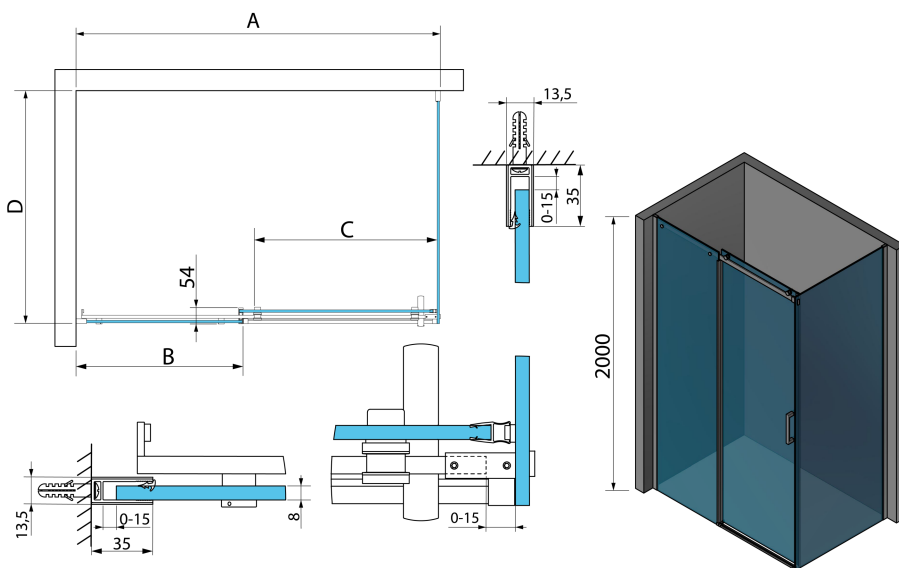

THRON SQUARE rectangular screen 1100x900mm, square rollers

Order code: TL1190-5002

Size

Width: 1100 mm
Height: 2000 mm
Depth: 900 mm

Properties

Warranty: 2 years

Technical sheet

MODEL	A	B	C	D
TL1070-500x	990-1020	458mm	396mm	680-695
TL1080-500x	990-1020	458mm	396mm	780-795
TL1090-500x	990-1020	458mm	396mm	880-895
TL1010-500x	990-1020	458mm	396mm	980-995
TL1170-500x	1090-1110	508mm	446mm	680-695
TL1180-500x	1090-1110	508mm	446mm	780-795
TL1190-500x	1090-1110	508mm	446mm	880-895
TL1110-500x	1090-1110	508mm	446mm	980-995
TL1270-500x	1190-1210	558mm	496mm	680-695
TL1280-500x	1190-1210	558mm	496mm	780-795
TL1290-500x	1190-1210	558mm	496mm	880-895
TL1210-500x	1190-1210	558mm	496mm	980-995
TL1370-500x	1290-1310	608mm	546mm	680-695
TL1380-500x	1290-1310	608mm	546mm	780-795

MODEL	A	B	C	D
TL1390-500x	1290-1310	608mm	546mm	880-895
TL1310-500x	1290-1310	608mm	546mm	980-995
TL1470-500x	1390-1410	658mm	596mm	680-695
TL1480-500x	1390-1410	658mm	596mm	780-795
TL1490-500x	1390-1410	658mm	596mm	880-895
TL1410-500x	1390-1410	658mm	596mm	980-995
TL1570-500x	1490-1510	708mm	646mm	680-695
TL1580-500x	1490-1510	708mm	646mm	780-795
TL1590-500x	1490-1510	708mm	646mm	880-895
TL1510-500x	1490-1510	708mm	646mm	980-995
TL1670-500x	1590-1610	808mm	646mm	680-695
TL1680-500x	1590-1610	808mm	646mm	780-795
TL1690-500x	1590-1610	808mm	646mm	880-895
TL1610-500x	1590-1610	808mm	646mm	980-995