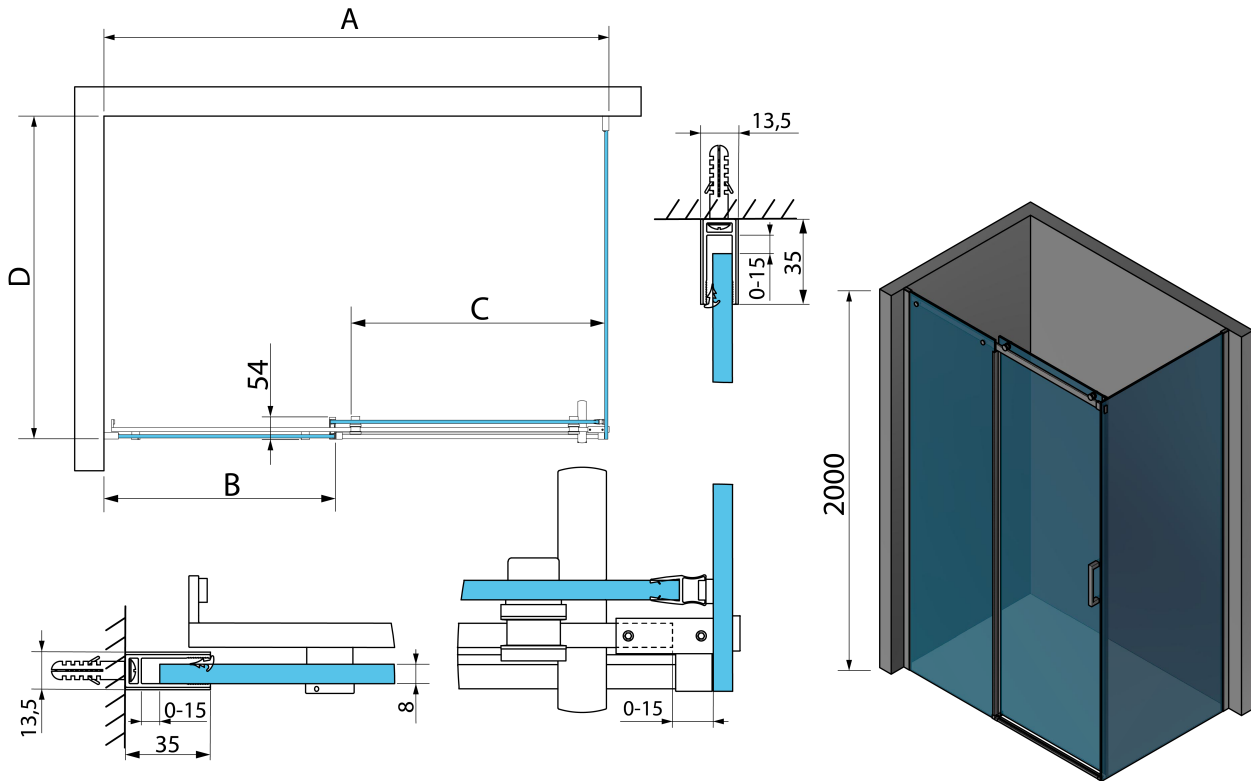

THRON SQUARE rectangular screen 1100x800mm, square rollers

Order code: TL1180-5002

Basic information

Brand: Polysan

Series: THRON

Size

Width: 1100 mm

Height: 2000 mm

Depth: 800 mm

Properties

Profile colour: Chrome - polished aluminum

Shape: Rectangular shower enclosures

Type of opening: Sliding door

Opening direction: Versatile

Opening width: 446 mm

Glass colour: TRANSPARENT glass

MODEL	A	B	C	D
TL1070-500x	990-1020	458mm	396mm	680-695
TL1080-500x	990-1020	458mm	396mm	780-795
TL1090-500x	990-1020	458mm	396mm	880-895
TL1010-500x	990-1020	458mm	396mm	980-995
TL1170-500x	1090-1110	508mm	446mm	680-695
TL1180-500x	1090-1110	508mm	446mm	780-795
TL1190-500x	1090-1110	508mm	446mm	880-895
TL1110-500x	1090-1110	508mm	446mm	980-995
TL1270-500x	1190-1210	558mm	496mm	680-695
TL1280-500x	1190-1210	558mm	496mm	780-795
TL1290-500x	1190-1210	558mm	496mm	880-895
TL1210-500x	1190-1210	558mm	496mm	980-995
TL1370-500x	1290-1310	608mm	546mm	680-695
TL1380-500x	1290-1310	608mm	546mm	780-795

MODEL	A	B	C	D
TL1390-500x	1290-1310	608mm	546mm	880-895
TL1310-500x	1290-1310	608mm	546mm	980-995
TL1470-500x	1390-1410	658mm	596mm	680-695
TL1480-500x	1390-1410	658mm	596mm	780-795
TL1490-500x	1390-1410	658mm	596mm	880-895
TL1410-500x	1390-1410	658mm	596mm	980-995
TL1570-500x	1490-1510	708mm	646mm	680-695
TL1580-500x	1490-1510	708mm	646mm	780-795
TL1590-500x	1490-1510	708mm	646mm	880-895
TL1510-500x	1490-1510	708mm	646mm	980-995
TL1670-500x	1590-1610	808mm	646mm	680-695
TL1680-500x	1590-1610	808mm	646mm	780-795
TL1690-500x	1590-1610	808mm	646mm	880-895
TL1610-500x	1590-1610	808mm	646mm	980-995