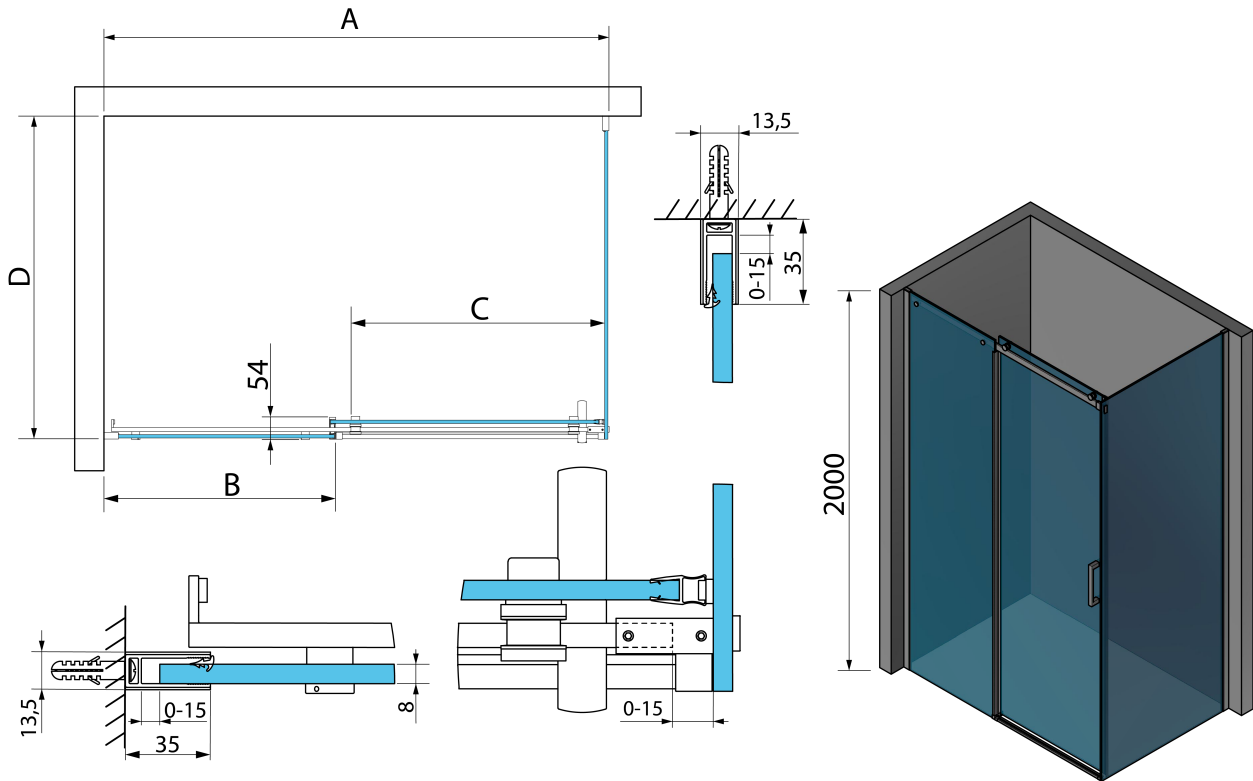

## Size

**Width:** 1100 mm  
**Height:** 2000 mm  
**Depth:** 700 mm

## Properties

**Profile colour:** Chrome - polished aluminum  
**Shape:** Rectangular shower enclosures  
**Type of opening:** Sliding door  
**Opening direction:** Versatile  
**Opening width:** 446 mm  
**Glass colour:** TRANSPARENT glass  
**Glass finish:** Antidrop  
**Glass thickness:** 8 mm  
**Properties:** Frameless design  
**Weight / Piece:** 74.1 kg  
**Packaging:** 3 Piece  
**Warranty:** 2 years

**THRON SQUARE rectangular screen 1100x700mm,  
square rollers**

**Technical sheet**

MODEL	A	B	C	D
TL1070-500x	990-1020	458mm	396mm	680-695
TL1080-500x	990-1020	458mm	396mm	780-795
TL1090-500x	990-1020	458mm	396mm	880-895
TL1010-500x	990-1020	458mm	396mm	980-995
TL1170-500x	1090-1110	508mm	446mm	680-695
TL1180-500x	1090-1110	508mm	446mm	780-795
TL1190-500x	1090-1110	508mm	446mm	880-895
TL1110-500x	1090-1110	508mm	446mm	980-995
TL1270-500x	1190-1210	558mm	496mm	680-695
TL1280-500x	1190-1210	558mm	496mm	780-795
TL1290-500x	1190-1210	558mm	496mm	880-895
TL1210-500x	1190-1210	558mm	496mm	980-995
TL1370-500x	1290-1310	608mm	546mm	680-695
TL1380-500x	1290-1310	608mm	546mm	780-795

MODEL	A	B	C	D
TL1390-500x	1290-1310	608mm	546mm	880-895
TL1310-500x	1290-1310	608mm	546mm	980-995
TL1470-500x	1390-1410	658mm	596mm	680-695
TL1480-500x	1390-1410	658mm	596mm	780-795
TL1490-500x	1390-1410	658mm	596mm	880-895
TL1410-500x	1390-1410	658mm	596mm	980-995
TL1570-500x	1490-1510	708mm	646mm	680-695
TL1580-500x	1490-1510	708mm	646mm	780-795
TL1590-500x	1490-1510	708mm	646mm	880-895
TL1510-500x	1490-1510	708mm	646mm	980-995
TL1670-500x	1590-1610	808mm	646mm	680-695
TL1680-500x	1590-1610	808mm	646mm	780-795
TL1690-500x	1590-1610	808mm	646mm	880-895
TL1610-500x	1590-1610	808mm	646mm	980-995