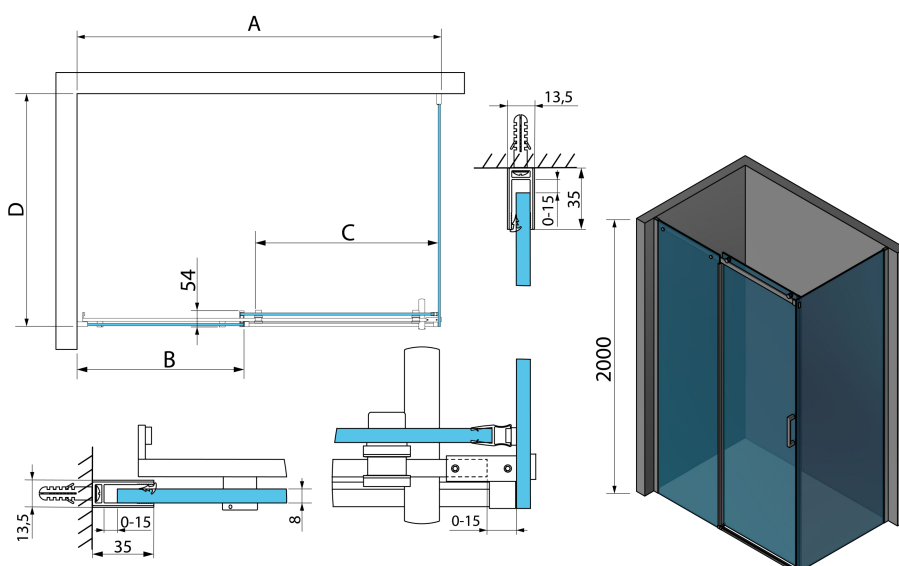

## THRON SQUARE rectangular screen 1100x700mm, square rollers

Order code: TL1170-5002

### Size

Width: 1100 mm  
Height: 2000 mm  
Depth: 700 mm

## Technical sheet

MODEL	A	B	C	D
TL1070-500x	990-1020	458mm	396mm	680-695
TL1080-500x	990-1020	458mm	396mm	780-795
TL1090-500x	990-1020	458mm	396mm	880-895
TL1010-500x	990-1020	458mm	396mm	980-995
TL1170-500x	1090-1110	508mm	446mm	680-695
TL1180-500x	1090-1110	508mm	446mm	780-795
TL1190-500x	1090-1110	508mm	446mm	880-895
TL1110-500x	1090-1110	508mm	446mm	980-995
TL1270-500x	1190-1210	558mm	496mm	680-695
TL1280-500x	1190-1210	558mm	496mm	780-795
TL1290-500x	1190-1210	558mm	496mm	880-895
TL1210-500x	1190-1210	558mm	496mm	980-995
TL1370-500x	1290-1310	608mm	546mm	680-695
TL1380-500x	1290-1310	608mm	546mm	780-795

MODEL	A	B	C	D
TL1390-500x	1290-1310	608mm	546mm	880-895
TL1310-500x	1290-1310	608mm	546mm	980-995
TL1470-500x	1390-1410	658mm	596mm	680-695
TL1480-500x	1390-1410	658mm	596mm	780-795
TL1490-500x	1390-1410	658mm	596mm	880-895
TL1410-500x	1390-1410	658mm	596mm	980-995
TL1570-500x	1490-1510	708mm	646mm	680-695
TL1580-500x	1490-1510	708mm	646mm	780-795
TL1590-500x	1490-1510	708mm	646mm	880-895
TL1510-500x	1490-1510	708mm	646mm	980-995
TL1670-500x	1590-1610	808mm	646mm	680-695
TL1680-500x	1590-1610	808mm	646mm	780-795
TL1690-500x	1590-1610	808mm	646mm	880-895
TL1610-500x	1590-1610	808mm	646mm	980-995