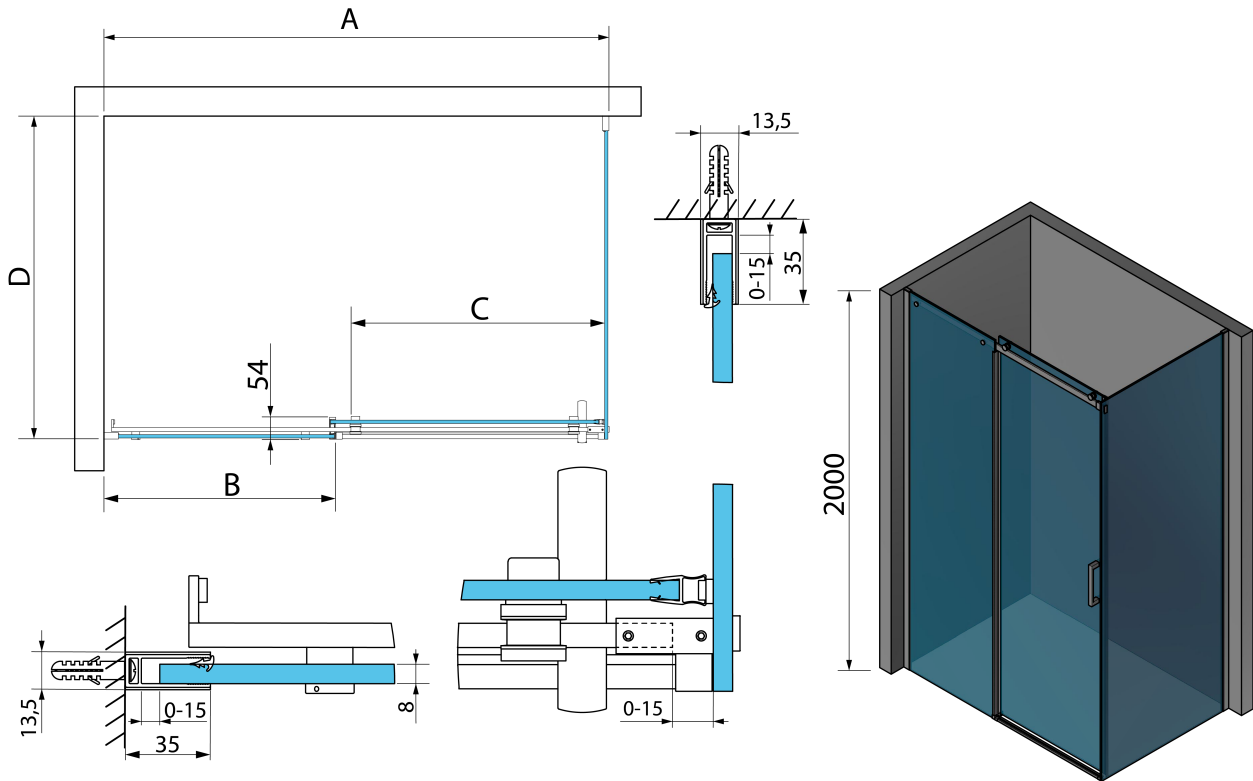

THRON SQUARE Square Shower Screen 1000x1000mm, Square Rollers

Order code: TL1010-5002

Basic information

Brand: Polysan
Series: THRON

Size

Width: 1000 mm
Height: 2000 mm
Depth: 1000 mm

Properties

Profile colour: Chrome - polished aluminum
Shape: Square shower enclosures
Type of opening: Sliding door
Opening direction: Versatile
Opening width: 396 mm
Glass colour: TRANSPARENT glass
Glass finish: Antidrop
Glass thickness: 8 mm
Properties: Frameless design
Weight / Piece: 82.1 kg
Packaging: 3 Piece
Warranty: 2 years

THRON SQUARE Square Shower Screen 1000x1000mm, Square Rollers

Technical sheet

MODEL	A	B	C	D
TL1070-500x	990-1020	458mm	396mm	680-695
TL1080-500x	990-1020	458mm	396mm	780-795
TL1090-500x	990-1020	458mm	396mm	880-895
TL1010-500x	990-1020	458mm	396mm	980-995
TL1170-500x	1090-1110	508mm	446mm	680-695
TL1180-500x	1090-1110	508mm	446mm	780-795
TL1190-500x	1090-1110	508mm	446mm	880-895
TL1110-500x	1090-1110	508mm	446mm	980-995
TL1270-500x	1190-1210	558mm	496mm	680-695
TL1280-500x	1190-1210	558mm	496mm	780-795
TL1290-500x	1190-1210	558mm	496mm	880-895
TL1210-500x	1190-1210	558mm	496mm	980-995
TL1370-500x	1290-1310	608mm	546mm	680-695
TL1380-500x	1290-1310	608mm	546mm	780-795

MODEL	A	B	C	D
TL1390-500x	1290-1310	608mm	546mm	880-895
TL1310-500x	1290-1310	608mm	546mm	980-995
TL1470-500x	1390-1410	658mm	596mm	680-695
TL1480-500x	1390-1410	658mm	596mm	780-795
TL1490-500x	1390-1410	658mm	596mm	880-895
TL1410-500x	1390-1410	658mm	596mm	980-995
TL1570-500x	1490-1510	708mm	646mm	680-695
TL1580-500x	1490-1510	708mm	646mm	780-795
TL1590-500x	1490-1510	708mm	646mm	880-895
TL1510-500x	1490-1510	708mm	646mm	980-995
TL1670-500x	1590-1610	808mm	646mm	680-695
TL1680-500x	1590-1610	808mm	646mm	780-795
TL1690-500x	1590-1610	808mm	646mm	880-895
TL1610-500x	1590-1610	808mm	646mm	980-995