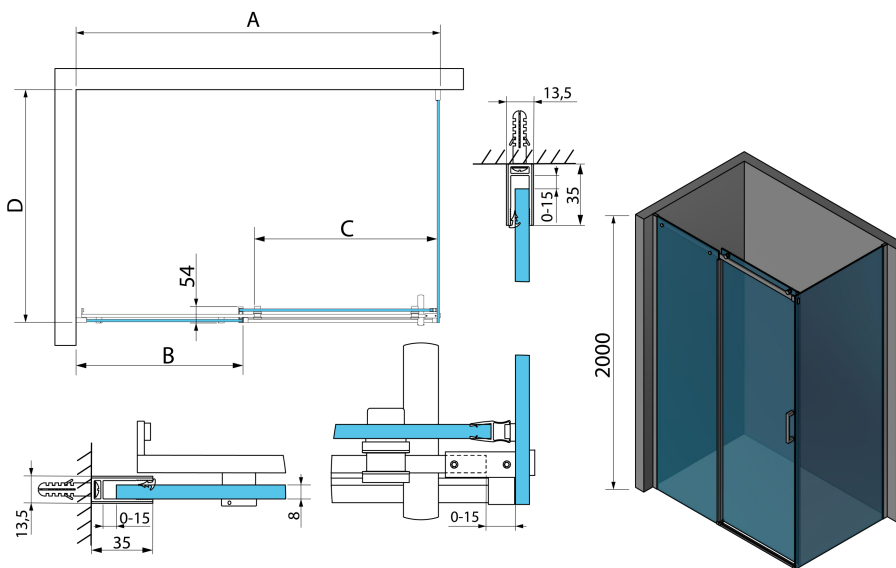

THRON SQUARE Square Shower Screen 1000x1000mm, Square Rollers

Order code: TL1010-5002

Size

Width: 1000 mm
 Height: 2000 mm
 Depth: 1000 mm

Properties

Warranty: 2 years

Technical sheet

MODEL	A	B	C	D
TL1070-500x	990-1020	458mm	396mm	680-695
TL1080-500x	990-1020	458mm	396mm	780-795
TL1090-500x	990-1020	458mm	396mm	880-895
TL1010-500x	990-1020	458mm	396mm	980-995
TL1170-500x	1090-1110	508mm	446mm	680-695
TL1180-500x	1090-1110	508mm	446mm	780-795
TL1190-500x	1090-1110	508mm	446mm	880-895
TL1110-500x	1090-1110	508mm	446mm	980-995
TL1270-500x	1190-1210	558mm	496mm	680-695
TL1280-500x	1190-1210	558mm	496mm	780-795
TL1290-500x	1190-1210	558mm	496mm	880-895
TL1210-500x	1190-1210	558mm	496mm	980-995
TL1370-500x	1290-1310	608mm	546mm	680-695
TL1380-500x	1290-1310	608mm	546mm	780-795

MODEL	A	B	C	D
TL1390-500x	1290-1310	608mm	546mm	880-895
TL1310-500x	1290-1310	608mm	546mm	980-995
TL1470-500x	1390-1410	658mm	596mm	680-695
TL1480-500x	1390-1410	658mm	596mm	780-795
TL1490-500x	1390-1410	658mm	596mm	880-895
TL1410-500x	1390-1410	658mm	596mm	980-995
TL1570-500x	1490-1510	708mm	646mm	680-695
TL1580-500x	1490-1510	708mm	646mm	780-795
TL1590-500x	1490-1510	708mm	646mm	880-895
TL1510-500x	1490-1510	708mm	646mm	980-995
TL1670-500x	1590-1610	808mm	646mm	680-695
TL1680-500x	1590-1610	808mm	646mm	780-795
TL1690-500x	1590-1610	808mm	646mm	880-895
TL1610-500x	1590-1610	808mm	646mm	980-995